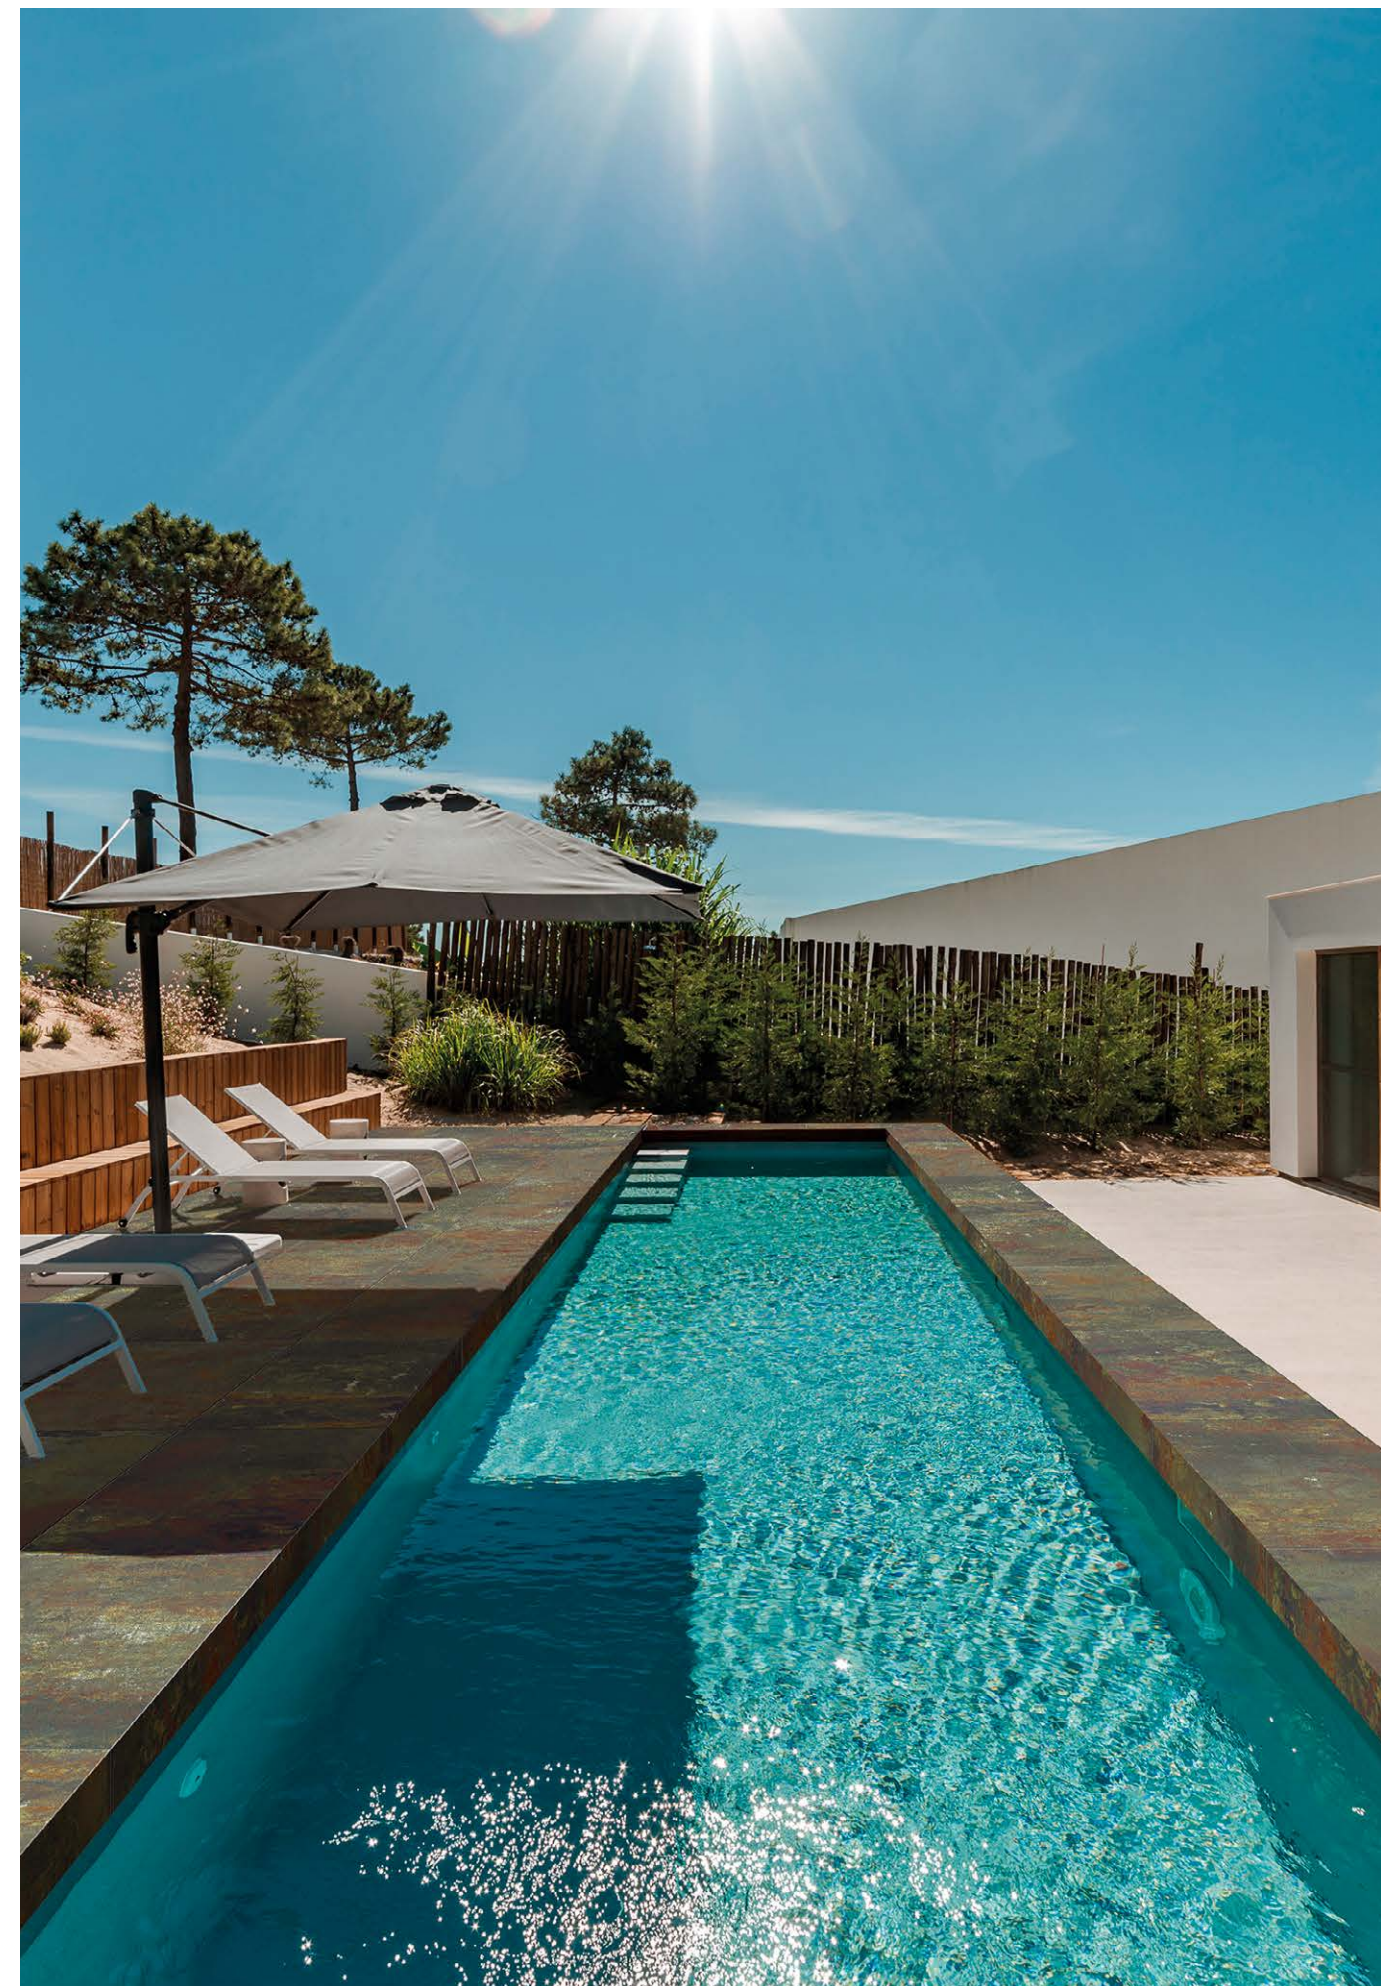

Floor: Harlem Green Outdoor 2CM 49,75x99,55 cm