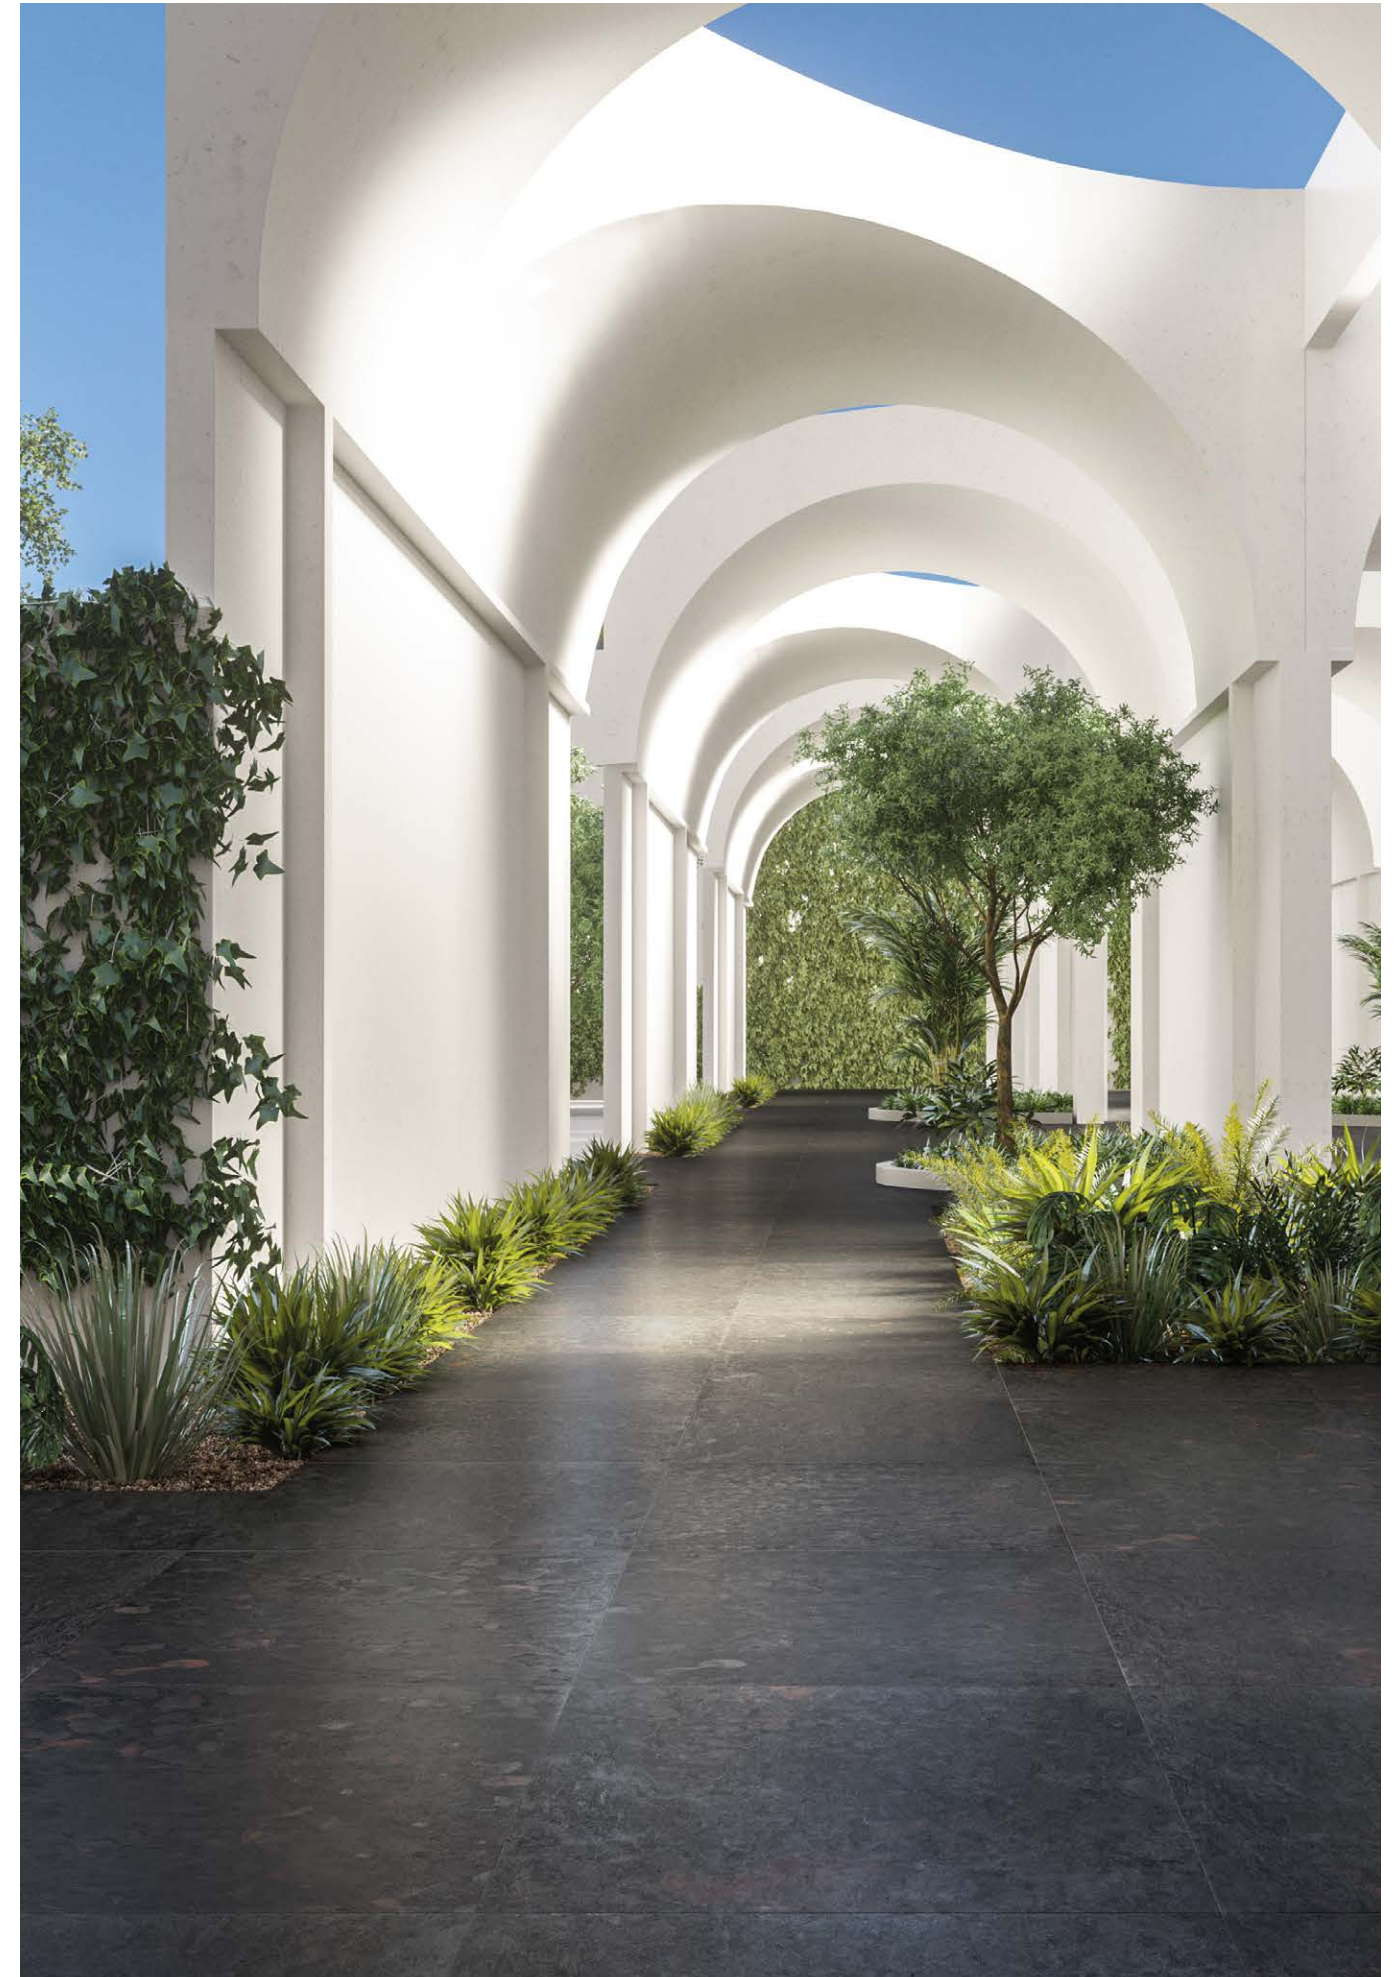

Floor: Slate Anthracite Natural 99,55x99,55 cm