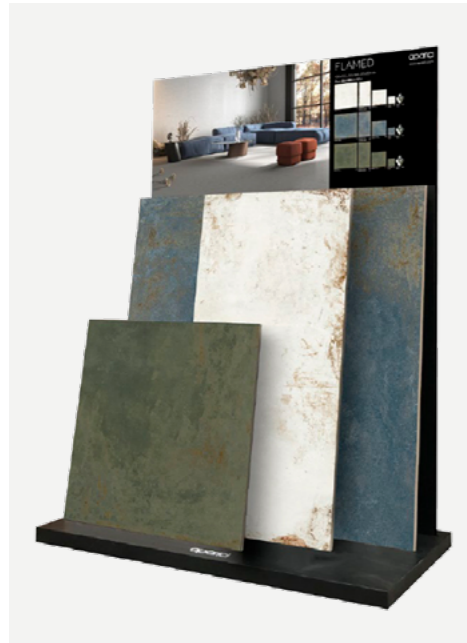

CRADLES | CUNAS

PORCELAIN CRADLES | CUNAS PORCELANICO

Information

article: Cuna Flamed Floor 3P + Pack (288)
price.precio: 146€ (cradle + tiles pack)
measurements.medidas: 105 x 143 x 50 cm
weight.peso: 73,65 kg (cradle + tiles)

Information

article: Cuna Ibiza 3P + Pack (388)
price.precio: 110€ (cradle + tiles pack)
measurements.medidas: 105 x 143 x 50 cm
weight.peso: 81,50 kg (cradle + tiles)

Information

article: Cuna Illusion 4P 7MM + Pack (363)
price.precio: 220€ (cradle + tiles pack)
measurements.medidas: 105 x 143 x 50 cm
weight.peso: 81,50 kg (cradle + tiles)

Information

article: Cuna Lava 3P + Pack (343)
price.precio: 146€ (cradle + tiles pack)
measurements.medidas: 105 x 143 x 50 cm
weight.peso: 73,65 kg (cradle + tiles)

Information

article: Cuna Metallic Floor 4P + Pack (311)
price.precio: 155€ (cradle + tiles pack)
measurements.medidas: 105 x 143 x 50 cm
weight.peso: 81,50 kg (cradle + tiles)

Information

article: Cuna Milano 5P + Pack (344)
price.precio: 160€ (cradle + tiles pack)
measurements.medidas: 105 x 143 x 50 cm
weight.peso: 81,50 kg (cradle + tiles)

Pack Pieces / Piezas

650

Flamed Sapphire Natural 99,55 x 99,55 cm
Flamed Ice Natural 49,75 x 99,55 cm
Flamed Green Natural 59,55 x 59,55 cm

Pack Pieces / Piezas

798

Ibiza Marble Natural 50x100 cm
Ibiza Wood Natural 50x100 cm
Majestic White Natural 60x60 cm

Pack Pieces / Piezas

787

Illusion Brass Lappato 100x100 cm
Illusion Brass Stamp Lappato 50x100 cm
Illusion White Lappato 50x100 cm
Illusion Turquoise Stamp Lappato 50x100 cm

Pack Pieces / Piezas

747

Lava Ivory Natural 100x100 cm
Lava Silver Natural 60x60 cm
Lava Blend Natural 50x100 cm

Pack Pieces / Piezas

564

Metallic Green Natural 100 x 100 cm
Metallic Brown Natural 50 x 100 cm
Metallic Grey Natural 60 x 60 cm
Metallic White Natural 60 x 60 cm

Pack Pieces / Piezas

752

Milano White Natural 50 x 100 cm
Milano Blue Frame Natural 50 x 100 cm
Milano Grey Natural 60 x 60 cm
Milano Ocre Frame Natural 50 x 100 cm
Milano Titanium Stamp 50 x 100 cm