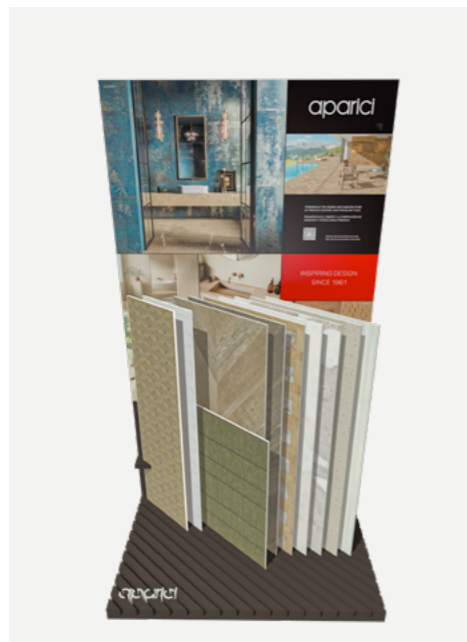

Pack Pieces / Piezas

PACK INFINITY CERSAIE 2025 (829)

1. Ibiza Marble Natural 50x100
2. Ibiza Wood Natural 50x100
3. Urano Blue Natural 50x100
4. Urano Copper Wad 30x100
5. Majestic Diagonal Natural 60x60
6. Supreme Noce Natural 50x100
7. Umbria White Rigato 50x100
8. Umbria Sand 30x100
9. Opal White Cora 30x100
10. Ona White Bow 30x100

CARTELA INFINITY CERSAIE 2025 (458)

Pack Pieces / Piezas

PACK INFINITY CEVISAMA 2025 (806)

1. Chevron Walnut Stamp 50x100
2. Chevron Oak Natural 50x100
3. Wands Green Natural 60x60
4. Wonder White Natural 50x100
5. Wonder Grey Natural 50x100
6. Zest Siena Vestige Natural 50x100
7. Stitch Ivory Natural 60x60
8. Rado White Ornato 30x100
9. Feel Brass Ornato 30x100
10. Book White Blind Natural 50x100

CARTELA INFINITY 2025 (446)

Pack Pieces / Piezas

PACK INFINITY GREENS & BLUES 10P (808)

1. Bohemian Blue Natural 50x100
2. Illusion Turquoise 50x100
3. Corten Sapphire Natural 50x100
4. Trendy Blue Natural 60x60
5. Evoke Blue Natural 60x120
6. Japan Turquesa Yohaku 45x120
7. Rug Green Natural 50x100
8. Carton Green Natural 60x60
9. Metallic Green Natural 50x100
10. Wands Green Natural 60x60

CARTELA INFINITY GREENS & BLUES 2025 (447)

Pack Pieces / Piezas

PACK INFINITY METALLIC + BOHEMIAN 10P (811)

1. Metallic White Natural 60x60
2. Metallic Brown Natural 60x60
3. Bohemian Blend Natural 60x60
4. Metallic Green Plate 30x100
5. Metallic White 30x100
6. Bohemian Sand 30x100
7. Ronda Ivory 30x100
8. Metallic Green Natural 50x100
9. Bohemian Sand Natural 50x100
10. Bohemian Blue Nat. 50x100

CARTELA INFINITY METALLIC+BOHEMIAN 2025 (450)

Pack Pieces / Piezas

PACK INFINITY HIDRAULICOS 10P (809)

1. Tango Pampa Natural 60x60
2. Tango Gaona Natural 60x60
3. Tango Crespo Natural 60x60
4. Bondi Mirror Natural 60x60
5. Bondi Puebla Natural 60x60
6. Altea Olivo Natural 6x60
7. Altea Corbeta Natural 60x60
8. Vienna Gloriette Natural 60x60
9. Danube Gustav Natural 60x60

CARTELA INFINITY HIDRAULICOS 2025(448)

Pack Pieces / Piezas

PACK INFINITY BARROS 10P (810)

1. Terre Rosso Natural 25x100
2. Cotto Sand Natural 60x60
3. Cotto Rosso Natural 60x60
4. Cotto Brown Natural 50x100
5. Fireclay Beige Stamp Natural 50x100
6. Terracota Teja Pre20 Nat 60x60
7. Mud Stamp Pre 20 Nat 60x60
8. Zest Siena Natural 50x100
9. Zest White Natural 60x60
10. Zest Vestige Stamp 50x100

CARTELA INFINITY BARROS 2025 (449)