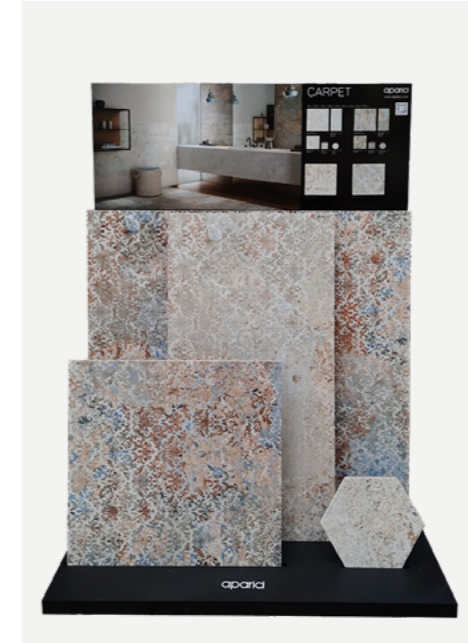

CRADLES | CUNAS

PORCELAIN CRADLES | CUNAS PORCELANICO

Information

article: Cuna Abstra 2.0 4P + Pack (372)
price.precio: 120€ (cradle + tiles pack)
measurements.medidas: 90 x 158 x 50 cm
weight.peso: 59,65 kg (cradle + tiles)

Information

article: Cuna Bavaria 3P + Pack (300)
price.precio: 120€ (cradle + tiles pack)
measurements.medidas: 100 x 142 x 50 cm
weight.peso: 59,65 kg (cradle + tiles)

Information

article: Cuna Bohemian Floor 3P (276)
price.precio: 150€ (cradle + tiles pack)
measurements.medidas: 105 x 143 x 50 cm
weight.peso: 73,65 kg (cradle + tiles)

Information

article: Cuna Book 4P + Pack (365)
price.precio: 150€ (cradle + tiles pack)
measurements.medidas: 105 x 143 x 50 cm
weight.peso: 73,65 kg (cradle + tiles)

Information

article: Cuna Carpet Floor 4P + Pack (312)
price.precio: 135€ (cradle + tiles pack)
measurements.medidas: 105 x 143 x 50 cm
weight.peso: 30 kg (cradle)

Information

article: Cuna Chevron 4P + Pack (366)
price.precio: 140€ (cradle + tiles pack)
measurements.medidas: 90 x 158 x 50 cm
weight.peso: 30 kg (cradle)

Pack Pieces / Piezas

798

Abstra Silver Blocks Shiny	50x100 cm
Abstra Ocre Blocks Shiny	50x100 cm
Abstra White Shiny	50x100 cm
Abstra Green Blocks Shiny	50x100 cm

Pack Pieces / Piezas

665

Bavaria Beige Natural	99,55 x 99,55 cm
Bavaria Ivory Natural	59,55 x 99,55 cm
Bavaria Beige Natural	59,55 x 59,55 cm

Pack Pieces / Piezas

557

Bohemian Blue Natural	99,55 x 99,55 cm
Bohemian Blend Natural	59,55 x 59,55 cm
Bohemian Sand Natural	49,75 x 99,55 cm

Pieces / Piezas

789

Book White	49,75 x 99,55 cm
Book White Blind	49,75 x 99,55 cm
Book Blush Blind	49,75 x 99,55 cm
Book Green Blind	49,75 x 99,55 cm

Pack Pieces / Piezas

471

Carpet Vestige Natural	100 x 100 cm
Carpet Sand Natural	50 x 100 cm
Carpet Vestige Natural	59,2 x 59,2 cm
Carpet Sand Hexagon Natural	29 x 30 cm

Pieces / Piezas

790

Chevron Oak Natural	50x100 cm
Chevron Oak Stamp Natural	50x100 cm
Chevron Walnut Natural	50x100 cm
Chevron Walnut Stamp Natural	50x100 cm