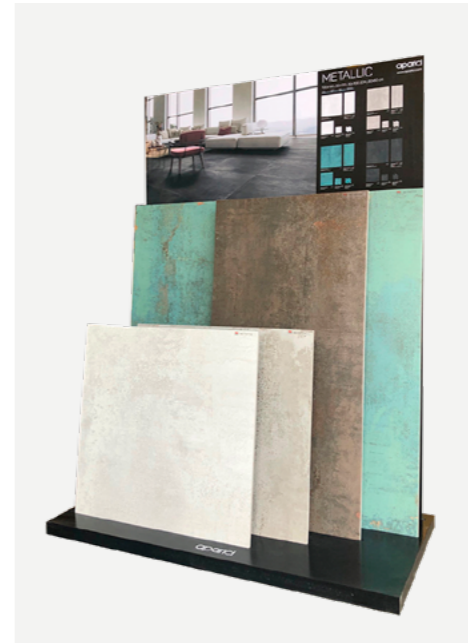

CRADLES | CUNAS

PORCELAIN CRADLES | CUNAS PORCELANICO

Information

article: Cuna Flamed Floor 3P + Pack (288)
price.precio: 146€ (cradle + tiles pack)
measurements.medidas: 105 x 143 x 50 cm
weight.peso: 73,65 kg (cradle + tiles)

Information

article: Cuna Ibiza 3P + Pack (388)
price.precio: 110€ (cradle + tiles pack)
measurements.medidas: 105 x 143 x 50 cm
weight.peso: 81,50 kg (cradle + tiles)

Information

article: Cuna Illusion 4P 7MM + Pack (363)
price.precio: 220€ (cradle + tiles pack)
measurements.medidas: 105 x 143 x 50 cm
weight.peso: 81,50 kg (cradle + tiles)

Information

article: Cuna Lava 3P + Pack (343)
price.precio: 146€ (cradle + tiles pack)
measurements.medidas: 105 x 143 x 50 cm
weight.peso: 73,65 kg (cradle + tiles)

Information

article: Cuna Metallic Floor 4P + Pack (311)
price.precio: 155€ (cradle + tiles pack)
measurements.medidas: 105 x 143 x 50 cm
weight.peso: 81,50 kg (cradle + tiles)

Information

article: Cuna Milano 5P + Pack (344)
price.precio: 160€ (cradle + tiles pack)
measurements.medidas: 105 x 143 x 50 cm
weight.peso: 81,50 kg (cradle + tiles)

Pack Pieces / Piezas

650

Flamed Sapphire Natural 99,55 x 99,55 cm
Flamed Ice Natural 49,75 x 99,55 cm
Flamed Green Natural 59,55 x 59,55 cm

Pack Pieces / Piezas

798

Ibiza Marble Natural 50x100 cm
Ibiza Wood Natural 50x100 cm
Majestic White Natural 60x60 cm

Pack Pieces / Piezas

787

Illusion Brass Lappato 100x100 cm
Illusion Brass Stamp Lappato 50x100 cm
Illusion White Lappato 50x100 cm
Illusion Turquoise Stamp Lappato 50x100 cm

Pack Pieces / Piezas

747

Lava Ivory Natural 100x100 cm
Lava Silver Natural 60x60 cm
Lava Blend Natural 50x100 cm

Pack Pieces / Piezas

564

Metallic Green Natural 100 x 100 cm
Metallic Brown Natural 50 x 100 cm
Metallic Grey Natural 60 x 60 cm
Metallic White Natural 60 x 60 cm

Pack Pieces / Piezas

752

Milano White Natural 50 x 100 cm
Milano Blue Frame Natural 50 x 100 cm
Milano Grey Natural 60 x 60 cm
Milano Ocre Frame Natural 50 x 100 cm
Milano Titanium Stamp 50 x 100 cm