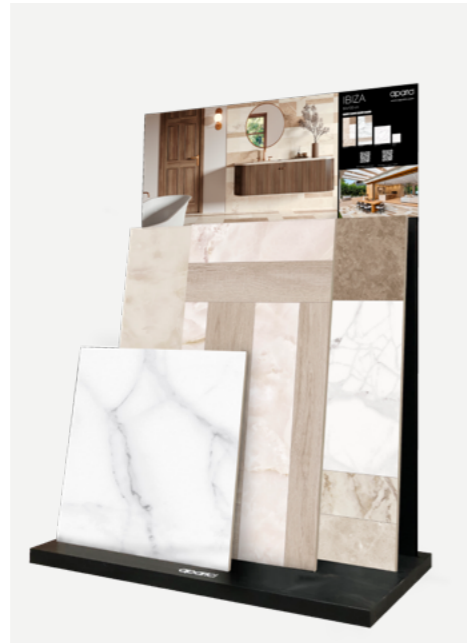

CRADLES | CUNAS

PORCELAIN CRADLES | CUNAS PORCELANICO

Information

article: Cuna Flamed Floor 3P + Pack (288)
price.precio: 146€ (cradle + tiles pack)
measurements.medidas: 105 x 143 x 50 cm
weight.peso: 73,65 kg (cradle + tiles)

Information

article: Cuna Ibiza 3P + Pack (388)
price.precio: 110€ (cradle + tiles pack)
measurements.medidas: 105 x 143 x 50 cm
weight.peso: 81,50 kg (cradle + tiles)

Information

article: Cuna Illusion 4P 7MM + Pack (363)
price.precio: 220€ (cradle + tiles pack)
measurements.medidas: 105 x 143 x 50 cm
weight.peso: 81,50 kg (cradle + tiles)

Information

article: Cuna Lava 3P + Pack (343)
price.precio: 146€ (cradle + tiles pack)
measurements.medidas: 105 x 143 x 50 cm
weight.peso: 73,65 kg (cradle + tiles)

Information

article: Cuna Metallic Floor 4P + Pack (311)
price.precio: 155€ (cradle + tiles pack)
measurements.medidas: 105 x 143 x 50 cm
weight.peso: 81,50 kg (cradle + tiles)

Information

article: Cuna Milano 5P + Pack (344)
price.precio: 160€ (cradle + tiles pack)
measurements.medidas: 105 x 143 x 50 cm
weight.peso: 81,50 kg (cradle + tiles)

Pack Pieces / Piezas

650

Flamed Sapphire Natural 99,55 x 99,55 cm
Flamed Ice Natural 49,75 x 99,55 cm
Flamed Green Natural 59,55 x 59,55 cm

Pack Pieces / Piezas

798

Ibiza Marble Natural 50x100 cm
Ibiza Wood Natural 50x100 cm
Majestic White Natural 60x60 cm

Pack Pieces / Piezas

787

Illusion Brass Lappato 100x100 cm
Illusion Brass Stamp Lappato 50x100 cm
Illusion White Lappato 50x100 cm
Illusion Turquoise Stamp Lappato 50x100 cm

Pack Pieces / Piezas

747

Lava Ivory Natural 100x100 cm
Lava Silver Natural 60x60 cm
Lava Blend Natural 50x100 cm

Pack Pieces / Piezas

564

Metallic Green Natural 100 x 100 cm
Metallic Brown Natural 50 x 100 cm
Metallic Grey Natural 60 x 60 cm
Metallic White Natural 60 x 60 cm

Pack Pieces / Piezas

752

Milano White Natural 50 x 100 cm
Milano Blue Frame Natural 50 x 100 cm
Milano Grey Natural 60 x 60 cm
Milano Ocre Frame Natural 50 x 100 cm
Milano Titanium Stamp 50 x 100 cm