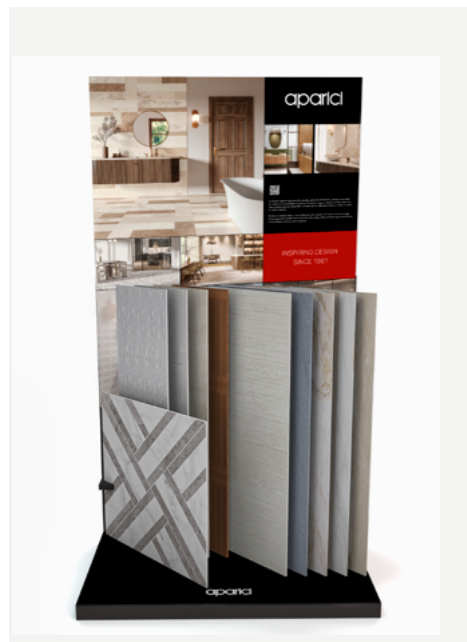

Pack Pieces / Piezas

PACK INFINITY CERSAIE 2025 (829)

1. Ibiza Marble Natural 50x100
2. Ibiza Wood Natural 50x100
3. Urano Blue Natural 50x100
4. Urano Copper Wad 30x100
5. Majestic Diagonal Natural 60x60
6. Supreme Noce Natural 50x100
7. Umbria White Rigato 50x100
8. Umbria Sand 30x100
9. Opal White Cora 30x100
10. Ona White Bow 30x100

CARTELA INFINITY CERSAIE 2025 (458)

Pack Pieces / Piezas

PACK INFINITY CEVISAMA 2025 (806)

1. Chevron Walnut Stamp 50x100
2. Chevron Oak Natural 50x100
3. Wands Green Natural 60x60
4. Wonder White Natural 50x100
5. Wonder Grey Natural 50x100
6. Zest Siena Vestige Natural 50x100
7. Stitch Ivory Natural 60x60
8. Rado White Ornato 30x100
9. Feel Brass Ornato 30x100
10. Book White Blind Natural 50x100

CARTELA INFINITY 2025 (446)

Pack Pieces / Piezas

PACK INFINITY GREENS & BLUES 10P (808)

1. Bohemian Blue Natural 50x100
2. Illusion Turquoise 50x100
3. Corten Sapphire Natural 50x100
4. Trendy Blue Natural 60x60
5. Evoke Blue Natural 60x120
6. Japan Turquesa Yohaku 45x120
7. Rug Green Natural 50x100
8. Carton Green Natural 60x60
9. Metallic Green Natural 50x100
10. Wands Green Natural 60x60

CARTELA INFINITY GREENS & BLUES 2025 (447)

Pack Pieces / Piezas

PACK INFINITY METALLIC + BOHEMIAN 10P (811)

1. Metallic White Natural 60x60
2. Metallic Brown Natural 60x60
3. Bohemian Blend Natural 60x60
4. Metallic Green Plate 30x100
5. Metallic White 30x100
6. Bohemian Sand 30x100
7. Ronda Ivory 30x100
8. Metallic Green Natural 50x100
9. Bohemian Sand Natural 50x100
10. Bohemian Blue Nat. 50x100

CARTELA INFINITY METALLIC+BOHEMIAN 2025 (450)

Pack Pieces / Piezas

PACK INFINITY HIDRAULICOS 10P (809)

1. Tango Pampa Natural 60x60
2. Tango Gaona Natural 60x60
3. Tango Crespo Natural 60x60
4. Bondi Mirror Natural 60x60
5. Bondi Puebla Natural 60x60
6. Altea Olivo Natural 6x60
7. Altea Corbeta Natural 60x60
8. Vienna Gloriette Natural 60x60
9. Danube Gustav Natural 60x60

CARTELA INFINITY HIDRAULICOS 2025(448)

Pack Pieces / Piezas

PACK INFINITY BARROS 10P (810)

1. Terre Rosso Natural 25x100
2. Cotto Sand Natural 60x60
3. Cotto Rosso Natural 60x60
4. Cotto Brown Natural 50x100
5. Fireclay Beige Stamp Natural 50x100
6. Terracota Teja Pre20 Nat 60x60
7. Mud Stamp Pre 20 Nat 60x60
8. Zest Siena Natural 50x100
9. Zest White Natural 60x60
10. Zest Vestige Stamp 50x100

CARTELA INFINITY BARROS 2025 (449)