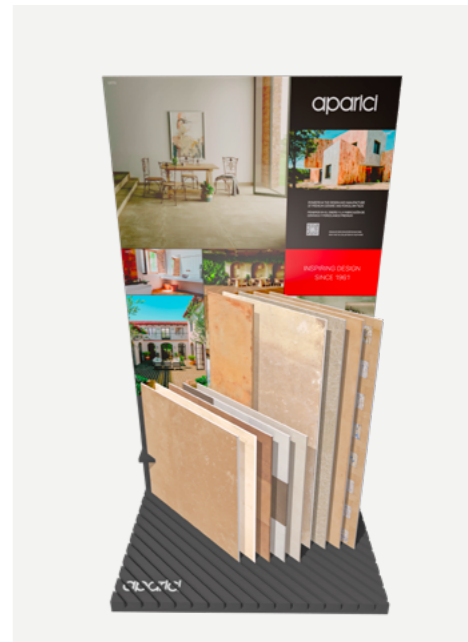

Pack Pieces / Piezas

PACK INFINITY CERSAIE 2025 (829)

1. Ibiza Marble Natural 50x100
2. Ibiza Wood Natural 50x100
3. Urano Blue Natural 50x100
4. Urano Copper Wad 30x100
5. Majestic Diagonal Natural 60x60
6. Supreme Noce Natural 50x100
7. Umbria White Rigato 50x100
8. Umbria Sand 30x100
9. Opal White Cora 30x100
10. Ona White Bow 30x100

CARTELA INFINITY CERSAIE 2025 (458)

Pack Pieces / Piezas

PACK INFINITY CEVISAMA 2025 (806)

1. Chevron Walnut Stamp 50x100
2. Chevron Oak Natural 50x100
3. Wands Green Natural 60x60
4. Wonder White Natural 50x100
5. Wonder Grey Natural 50x100
6. Zest Siena Vestige Natural 50x100
7. Stitch Ivory Natural 60x60
8. Rado White Ornato 30x100
9. Feel Brass Ornato 30x100
10. Book White Blind Natural 50x100

CARTELA INFINITY 2025 (446)

Pack Pieces / Piezas

PACK INFINITY GREENS & BLUES 10P (808)

1. Bohemian Blue Natural 50x100
2. Illusion Turquoise 50x100
3. Corten Sapphire Natural 50x100
4. Trendy Blue Natural 60x60
5. Evoke Blue Natural 60x120
6. Japan Turquesa Yohaku 45x120
7. Rug Green Natural 50x100
8. Carton Green Natural 60x60
9. Metallic Green Natural 50x100
10. Wands Green Natural 60x60

CARTELA INFINITY GREENS & BLUES 2025 (447)

Pack Pieces / Piezas

PACK INFINITY METALLIC + BOHEMIAN 10P (811)

1. Metallic White Natural 60x60
2. Metallic Brown Natural 60x60
3. Bohemian Blend Natural 60x60
4. Metallic Green Plate 30x100
5. Metallic White 30x100
6. Bohemian Sand 30x100
7. Ronda Ivory 30x100
8. Metallic Green Natural 50x100
9. Bohemian Sand Natural 50x100
10. Bohemian Blue Nat. 50x100

CARTELA INFINITY METALLIC+BOHEMIAN 2025 (450)

Pack Pieces / Piezas

PACK INFINITY HIDRAULICOS 10P (809)

1. Tango Pampa Natural 60x60
2. Tango Gaona Natural 60x60
3. Tango Crespo Natural 60x60
4. Bondi Mirror Natural 60x60
5. Bondi Puebla Natural 60x60
6. Altea Olivo Natural 6x60
7. Altea Corbeta Natural 60x60
8. Vienna Gloriette Natural 60x60
9. Danube Gustav Natural 60x60

CARTELA INFINITY HIDRAULICOS 2025(448)

Pack Pieces / Piezas

PACK INFINITY BARROS 10P (810)

1. Terre Rosso Natural 25x100
2. Cotto Sand Natural 60x60
3. Cotto Rosso Natural 60x60
4. Cotto Brown Natural 50x100
5. Fireclay Beige Stamp Natural 50x100
6. Terracota Teja Pre20 Nat 60x60
7. Mud Stamp Pre 20 Nat 60x60
8. Zest Siena Natural 50x100
9. Zest White Natural 60x60
10. Zest Vestige Stamp 50x100

CARTELA INFINITY BARROS 2025 (449)