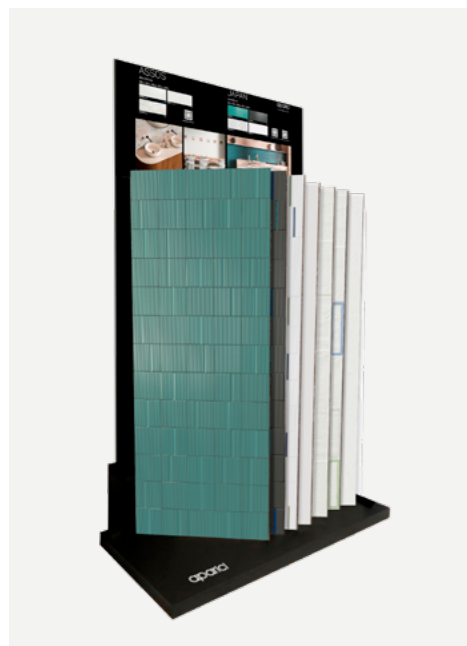

WALL CRADLES | CUNAS REVESTIMIENTO

Information

article: Cuna Assos & Japan 7P + Pack (358)
price.precio: 251€ (cradle + tiles)
measurements.medidas: 90 x 159 x 40 cm
weight.peso: 74,11kg (cradle + tiles)

Information

article: Cuna Ciment Wall 7P + Pack (371)
price.precio: 150€ (cradle + tiles)
measurements.medidas: 90 x 159 x 40 cm
weight.peso: 74,11kg (cradle + tiles)

Information

article: Cuna Mixta Corten + Flamed Wall 9P + Pack (293)
price.precio: 248 € (cradle + tiles)
measurements.medidas: 90 x 159 x 40 cm
weight.peso: 91,25 kg (cradle + tiles)

Information

article: Cuna Corten Wall 7P + Pack (284)
price.precio: 210 € (cradle + tiles)
measurements.medidas: 90 x 159 x 40 cm
weight.peso: 74,11 kg (cradle + tiles)

Information

article: Cuna Cracked Wall 7P + Pack (286)
price.precio: 210 € (cradle + tiles)
measurements.medidas: 90 x 159 x 40 cm
weight.peso: 74,11 kg (cradle + tiles)

Information

article: Cuna Evoke Wall 4P + Pack (307)
price.precio: 165€ (cradle + tiles pack)
measurements.medidas: 90 x 159 x 50 cm
weight.peso: 62,18 kg (cradle + tiles)

Pack Pieces / Piezas

779
Japan Turquesa Yohaku 44,63 x 119,3 cm
Japan Silver Yohaku 44,63 x 119,3 cm
Japan Yohaku Ornament 44,63 x 119,3 cm
Montblanc White 44,63 x 119,3 cm
Assos Cream Bricks 44,63 x 119,3 cm
Assos Bricks Ornament 44,63 x 119,3 cm
Spring Cream 44,63 x 119,3 cm

Pieces / Piezas

795
Ciment Ivory 29,75x99,55 cm
Ciment Ivory Touch 29,75x99,55 cm
Ciment Grey 29,75x99,55 cm
Ciment Grey Touch 29,75x99,55 cm
Ciment Ash 29,75x99,55 cm
Ciment Colors Ornato 29,75x99,55 cm
Ciment Grey Ornato 29,75x99,55 cm

Pack Pieces / Piezas

658
Corten Oxidum 44,63 x 119,3 cm
Corten Oxidum Swell 44,63 x 119,3 cm
Corten Sapphire Swell 44,63 x 119,3 cm
Corten Ice 44,63 x 119,3 cm
Corten News Ornament 44,63 x 119,3 cm
Flamed Ice 44,63 x 119,3 cm
Flamed Green Vega 44,63 x 119,3 cm
Flamed Sapphire Vega 44,63 x 119,3 cm
Flamed Ornament 44,63 x 119,3 cm

Pack Pieces / Piezas

645
Corten Ice 44,63 x 119,3 cm
Corten Ice Swell 44,63 x 119,3 cm
Corten Oxidum 44,63 x 119,3 cm
Corten Oxidum Swell 44,63 x 119,3 cm
Corten Sapphire 44,63 x 119,3 cm
Corten Sapphire Swell 44,63 x 119,3 cm
Corten News Ornament 44,63 x 119,3 cm

Pack Pieces / Piezas

656
Cracked White 44,63 x 119,3 cm
Cracked White Origami 44,63 x 119,3 cm
Cracked Grey 44,63 x 119,3 cm
Cracked Grey Origami 44,63 x 119,3 cm
Cracked Graphite 44,63 x 119,3 cm
Cracked Graphite Origami 44,63 x 119,3 cm
Cracked Ornament 44,63 x 119,3 cm

Pack Pieces / Piezas

669
Evoke White 44,63 x 119,3 cm
Evoke Ornament 44,63 x 119,3 cm
Evoke Blue 44,63 x 119,3 cm
Evoke Green 44,63 x 119,3 cm