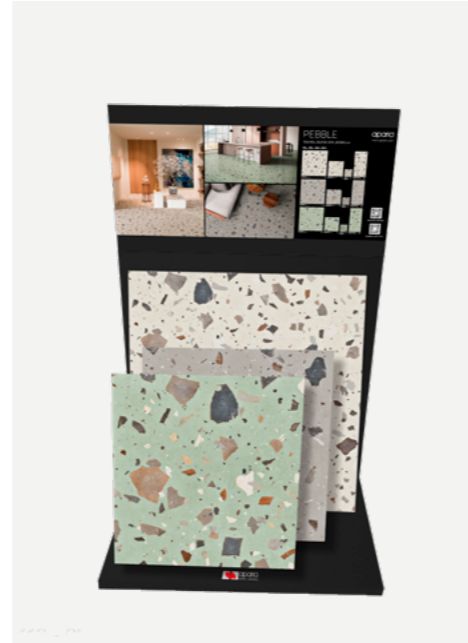

CRADLES | CUNAS

PORCELAIN CRADLES | CUNAS PORCELANICO

Information

article: Cuna Moon Floor 3P + Pack (333)
price.precio: 146€ (cradle + tiles pack)
measurements.medidas: 105 x 143 x 50 cm
weight.peso: 73,65 kg (cradle + tiles)

Information

article: Cuna Paradox 4P + Pack (353)
price.precio: 165€ (cradle + tiles pack)
measurements.medidas: 90 x 158 x 50 cm
weight.peso: 73,65 kg (cradle + tiles)

Information

article: Cuna Pebble 3P + Pack (354)
price.precio: 145€ (cradle + tiles pack)
measurements.medidas: 105 x 143 x 50 cm
weight.peso: 73,65 kg (cradle + tiles)

Information

article: Cuna Rug 4P + Pack (364)
price.precio: 150€ (cradle + tiles pack)
measurements.medidas: 105 x 143 x 50 cm
weight.peso: 73,65 kg (cradle + tiles)

Information

article: Cuna Sonora Floor 3P + Pack (269)
price.precio: 138€ (cradle + tiles pack)
measurements.medidas: 105 x 143 x 50 cm
weight.peso: 73,65 kg (cradle + tiles)

Information

article: Cuna Spatolato Floor 3P + Pack (332)
price.precio: 146€ (cradle + tiles pack)
measurements.medidas: 105 x 143 x 50 cm
weight.peso: 73,65 kg (cradle + tiles)

Pack Pieces / Piezas

722

Moon sand Natural 50 x 100 cm
Moon grey Natural 100 x 100 cm
Moon ash Natural 60 x 60 cm

Pack Pieces / Piezas

781

Paradox White Natural 50x100 cm
Paradox White Form Natural 50x100 cm
Paradox Grey Form Natural 50x100 cm
Paradox Blue Form Natural 50x100 cm

Pack Pieces / Piezas

768

Pebble Ivory Natural 100x100 cm
Pebble Grey Natural 60x60 cm
Pebble Green Natural 60x60 cm

Pack Pieces / Piezas

755

Rug Gree Natural 50 x 100 cm
Ciment Ivory Natural 50 x 100 cm
Rug Grey Natural 50 x 100 cm
Rug Blue Natural 60 x 60 cm

Pack Pieces / Piezas

639

Sonora Blend Natural 99,55 x 99,55 cm
Sonora White Natural 49,75 x 99,55 cm
Sonora Grey Natural 59,55 x 59,55 cm

Pack Pieces / Piezas

718

Spatolato ivory natural 100 x 100 cm
Spatolato grey natural 50 x 100 cm
Spatolato cream natural 60 x 60cm