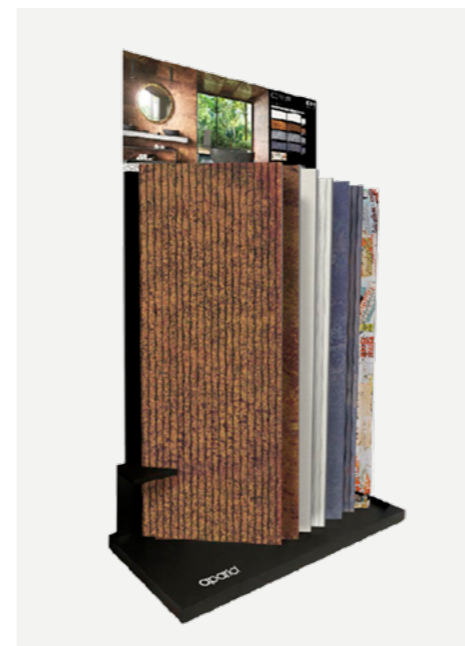

WALL CRADLES | CUNAS REVESTIMIENTO

Information

article: Cuna Assos & Japan 7P + Pack (358)
price.precio: 251€ (cradle + tiles)
measurements.medidas: 90 x 159 x 40 cm
weight.peso: 74,11kg (cradle + tiles)

Information

article: Cuna Ciment Wall 7P + Pack (371)
price.precio: 150€ (cradle + tiles)
measurements.medidas: 90 x 159 x 40 cm
weight.peso: 74,11kg (cradle + tiles)

Information

article: Cuna Mixta Corten + Flamed Wall 9P + Pack (293)
price.precio: 248 € (cradle + tiles)
measurements.medidas: 90 x 159 x 40 cm
weight.peso: 91,25 kg (cradle + tiles)

Information

article: Cuna Corten Wall 7P + Pack (284)
price.precio: 210 € (cradle + tiles)
measurements.medidas: 90 x 159 x 40 cm
weight.peso: 74,11 kg (cradle + tiles)

Information

article: Cuna Cracked Wall 7P + Pack (286)
price.precio: 210 € (cradle + tiles)
measurements.medidas: 90 x 159 x 40 cm
weight.peso: 74,11 kg (cradle + tiles)

Information

article: Cuna Evoke Wall 4P + Pack (307)
price.precio: 165€ (cradle + tiles pack)
measurements.medidas: 90 x 159 x 50 cm
weight.peso: 62,18 kg (cradle + tiles)

Pack Pieces / Piezas

779
Japan Turquesa Yohaku 44,63 x 119,3 cm
Japan Silver Yohaku 44,63 x 119,3 cm
Japan Yohaku Ornament 44,63 x 119,3 cm
Montblanc White 44,63 x 119,3 cm
Assos Cream Bricks 44,63 x 119,3 cm
Assos Bricks Ornament 44,63 x 119,3 cm
Spring Cream 44,63 x 119,3 cm

Pieces / Piezas

795
Ciment Ivory 29,75x99,55 cm
Ciment Ivory Touch 29,75x99,55 cm
Ciment Grey 29,75x99,55 cm
Ciment Grey Touch 29,75x99,55 cm
Ciment Ash 29,75x99,55 cm
Ciment Colors Ornato 29,75x99,55 cm
Ciment Grey Ornato 29,75x99,55 cm

Pack Pieces / Piezas

658
Corten Oxidum 44,63 x 119,3 cm
Corten Oxidum Swell 44,63 x 119,3 cm
Corten Sapphire Swell 44,63 x 119,3 cm
Corten Ice 44,63 x 119,3 cm
Corten News Ornament 44,63 x 119,3 cm
Flamed Ice 44,63 x 119,3 cm
Flamed Green Vega 44,63 x 119,3 cm
Flamed Sapphire Vega 44,63 x 119,3 cm
Flamed Ornament 44,63 x 119,3 cm

Pack Pieces / Piezas

645
Corten Ice 44,63 x 119,3 cm
Corten Ice Swell 44,63 x 119,3 cm
Corten Oxidum 44,63 x 119,3 cm
Corten Oxidum Swell 44,63 x 119,3 cm
Corten Sapphire 44,63 x 119,3 cm
Corten Sapphire Swell 44,63 x 119,3 cm
Corten News Ornament 44,63 x 119,3 cm

Pack Pieces / Piezas

656
Cracked White 44,63 x 119,3 cm
Cracked White Origami 44,63 x 119,3 cm
Cracked Grey 44,63 x 119,3 cm
Cracked Grey Origami 44,63 x 119,3 cm
Cracked Graphite 44,63 x 119,3 cm
Cracked Graphite Origami 44,63 x 119,3 cm
Cracked Ornament 44,63 x 119,3 cm

Pack Pieces / Piezas

669
Evoke White 44,63 x 119,3 cm
Evoke Ornament 44,63 x 119,3 cm
Evoke Blue 44,63 x 119,3 cm
Evoke Green 44,63 x 119,3 cm