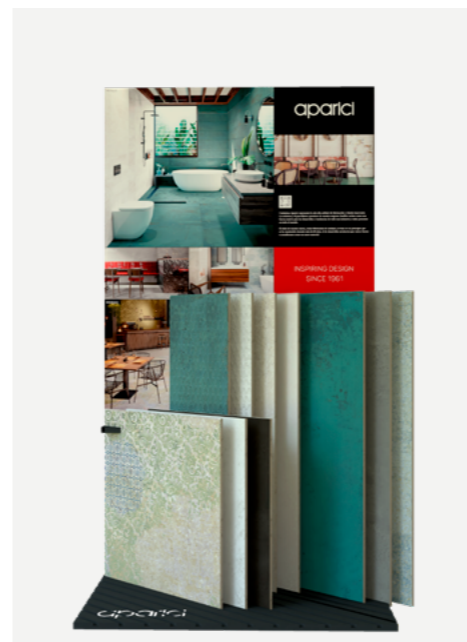

Pack Pieces / Piezas

PACK INFINITY CERSAIE 2025 (829)

1. Ibiza Marble Natural 50x100
2. Ibiza Wood Natural 50x100
3. Urano Blue Natural 50x100
4. Urano Copper Wad 30x100
5. Majestic Diagonal Natural 60x60
6. Supreme Noce Natural 50x100
7. Umbria White Rigato 50x100
8. Umbria Sand 30x100
9. Opal White Cora 30x100
10. Ona White Bow 30x100

CARTELA INFINITY CERSAIE 2025 (458)

Pack Pieces / Piezas

PACK INFINITY CEVISAMA 2025 (806)

1. Chevron Walnut Stamp 50x100
2. Chevron Oak Natural 50x100
3. Wands Green Natural 60x60
4. Wonder White Natural 50x100
5. Wonder Grey Natural 50x100
6. Zest Siena Vestige Natural 50x100
7. Stitch Ivory Natural 60x60
8. Rado White Ornato 30x100
9. Feel Brass Ornato 30x100
10. Book White Blind Natural 50x100

CARTELA INFINITY 2025 (446)

Pack Pieces / Piezas

PACK INFINITY GREENS & BLUES 10P (808)

1. Bohemian Blue Natural 50x100
2. Illusion Turquoise 50x100
3. Corten Sapphire Natural 50x100
4. Trendy Blue Natural 60x60
5. Evoke Blue Natural 60x120
6. Japan Turquesa Yohaku 45x120
7. Rug Green Natural 50x100
8. Carton Green Natural 60x60
9. Metallic Green Natural 50x100
10. Wands Green Natural 60x60

CARTELA INFINITY GREENS & BLUES 2025 (447)

Pack Pieces / Piezas

PACK INFINITY METALLIC + BOHEMIAN 10P (811)

1. Metallic White Natural 60x60
2. Metallic Brown Natural 60x60
3. Bohemian Blend Natural 60x60
4. Metallic Green Plate 30x100
5. Metallic White 30x100
6. Bohemian Sand 30x100
7. Ronda Ivory 30x100
8. Metallic Green Natural 50x100
9. Bohemian Sand Natural 50x100
10. Bohemian Blue Nat. 50x100

CARTELA INFINITY METALLIC+BOHEMIAN 2025 (450)

Pack Pieces / Piezas

PACK INFINITY HIDRAULICOS 10P (809)

1. Tango Pampa Natural 60x60
2. Tango Gaona Natural 60x60
3. Tango Crespo Natural 60x60
4. Bondi Mirror Natural 60x60
5. Bondi Puebla Natural 60x60
6. Altea Olivo Natural 6x60
7. Altea Corbeta Natural 60x60
8. Vienna Gloriette Natural 60x60
9. Danube Gustav Natural 60x60

CARTELA INFINITY HIDRAULICOS 2025(448)

Pack Pieces / Piezas

PACK INFINITY BARROS 10P (810)

1. Terre Rosso Natural 25x100
2. Cotto Sand Natural 60x60
3. Cotto Rosso Natural 60x60
4. Cotto Brown Natural 50x100
5. Fireclay Beige Stamp Natural 50x100
6. Terracota Teja Pre20 Nat 60x60
7. Mud Stamp Pre 20 Nat 60x60
8. Zest Siena Natural 50x100
9. Zest White Natural 60x60
10. Zest Vestige Stamp 50x100

CARTELA INFINITY BARROS 2025 (449)