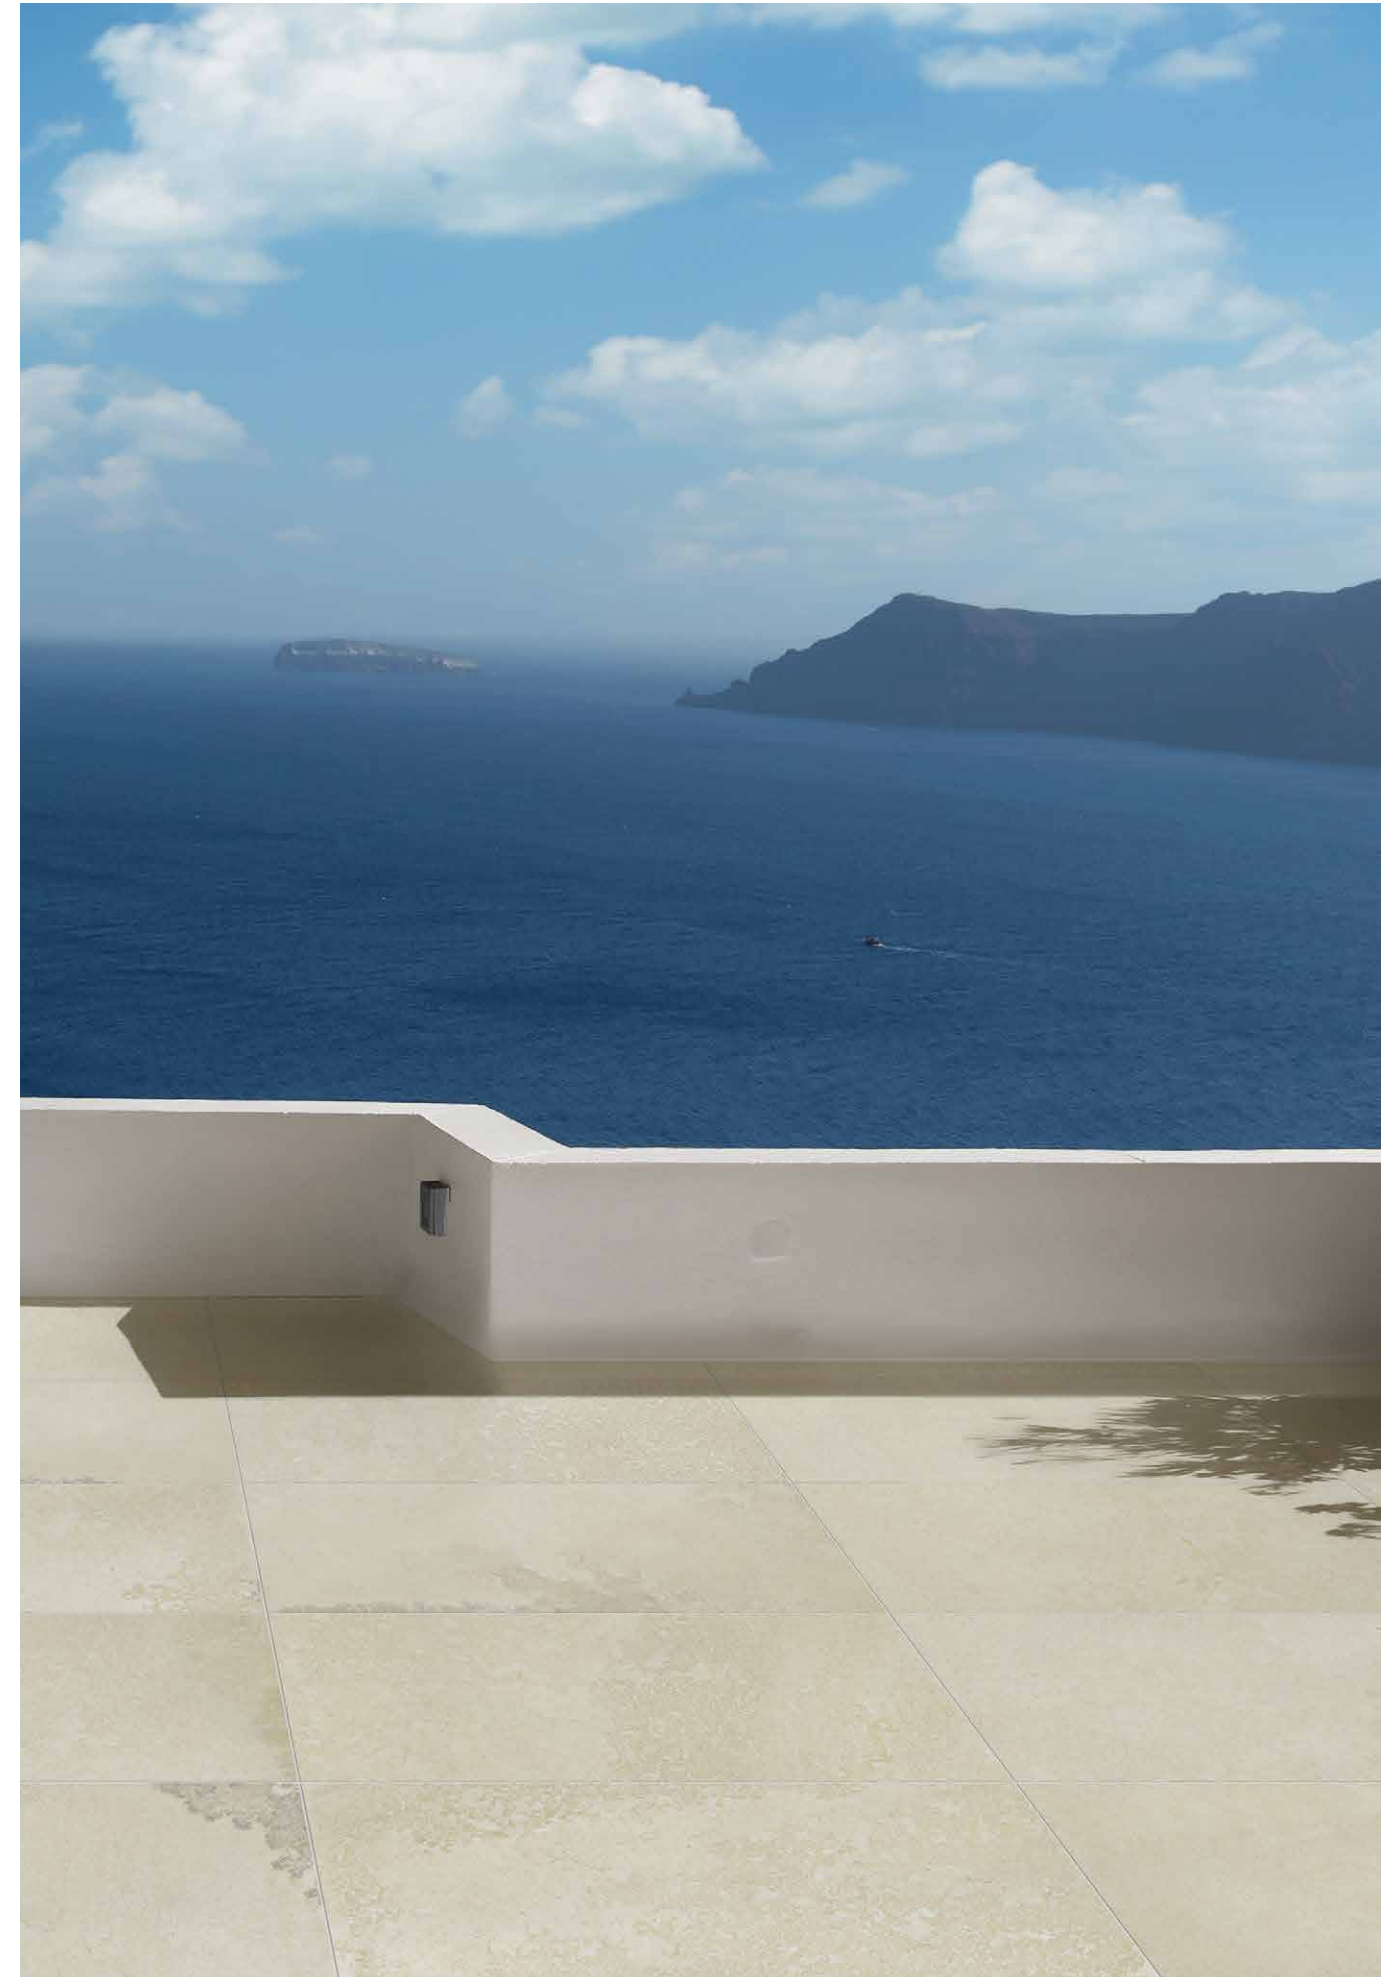

Floor: Bavaria Ivory Outdoor 2CM 49,75x99,55 cm