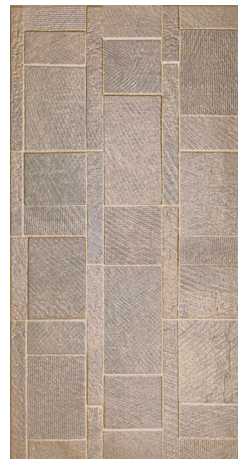

Main features | Características principales

Porcelain	Rectified	Thickness 10 mm	19% Recycled	ChromPlus	3d InkTech
Porcelánico	Rectificado	Espesor 10 mm	19% Reciclado	ChromPlus	3d InkTech

Ease Grey Natural
49,75x99,55 cm - 19.59"x39.19"
G-3180

Ease Grey Natural Mosaico 5x5
29,75x29,75 cm - 11.71"x11.71"
G-3558

Ease Grey Bliss Natural
49,75x99,55 cm - 19.59"x39.19"
G-3194

Ease White Natural
49,75x99,55 cm - 19.59"x39.19"
G-3180

Ease White Natural Mosaico 5x5
29,75x29,75 cm - 11.71"x11.71"
G-3558

Ease White Bliss Natural
49,75x99,55 cm - 19.59"x39.19"
G-3194

Ease Copper Bliss
49,75x99,55 cm - 19.59"x39.19"
G-3230

Ease Grey Bliss Natural 49,75x99,55 cm | Ease Grey Natural 49,75x99,55 cm

Technical specifications | Especificaciones técnicas