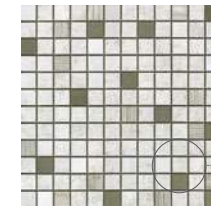

Gravite Grey Mosaico Decor
29,75x29,75 cm - 11,71"x11,71"

G-3828