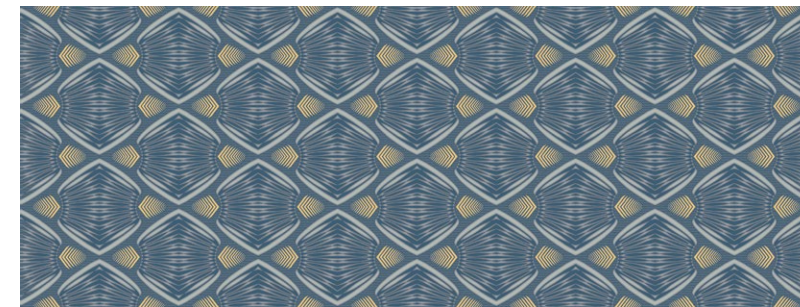

Spring Boards Ornament
44,63x119,3 cm - 17,57"x46,97"

G-3298

G-2115

SPRING CORNER IS AVAILABLE IN CREAM, CORAL, GREEN AND BLUE .
SPRING CORNER ESTÁ DISPONIBLE EN CREAM, CORAL, GREEN Y BLUE