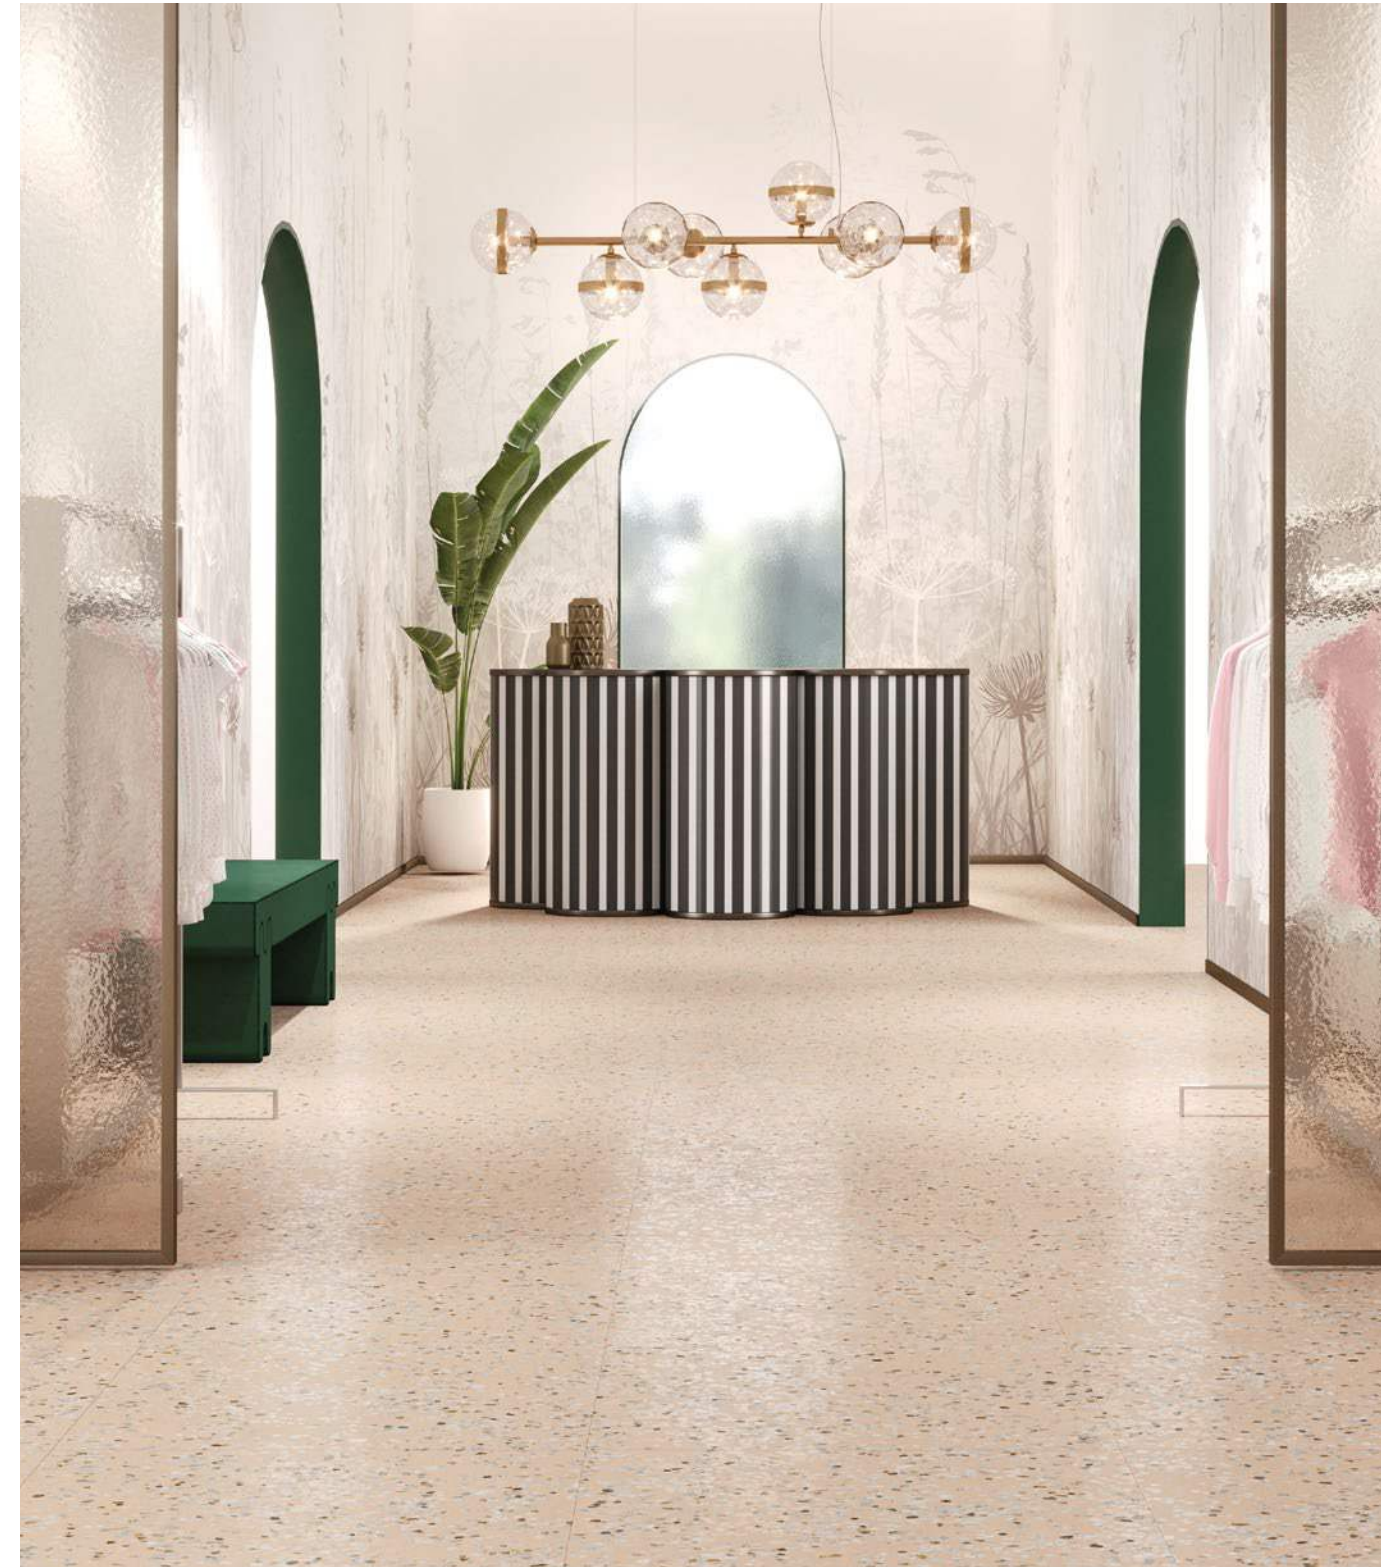

3558

Trendy Blue Natural  
59,55x59,55 cm - 23,45"x23,45"

G-3178

Trendy Blue Nat.  
Mosaico 5x5  
29,75x29,75 cm  
11,71"x11,71"

3558

Wall: Trendy Green 59,55x59,55\_Floor: Trendy Pink Natural 59,55x59,55 cm