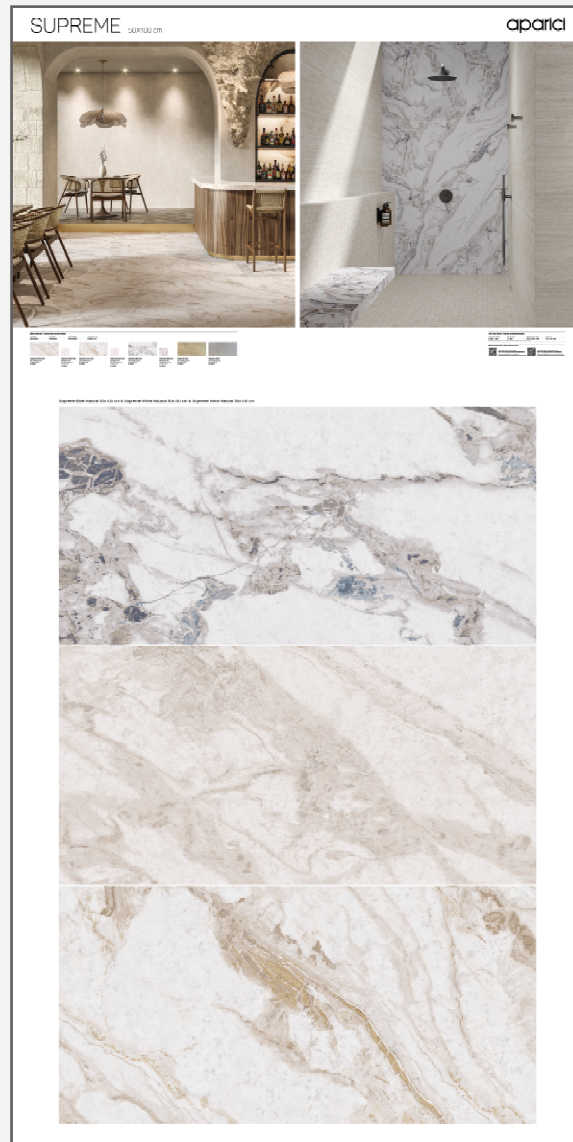

NEO:
2000x1000 mm

25055

NEO XL:
1200x2400 mm

INFORMATION

Supreme Noce Natural - 50x100 cm
Supreme White Natural - TACO - 25X50 cm
Supreme Blue Natural - TACO - 25X50 cm

INFORMATION

Supreme Noce NaturalL - 50x100 cm
Supreme White Natural - 50x100 cm
Supreme Blue Natural - 50x100 cm