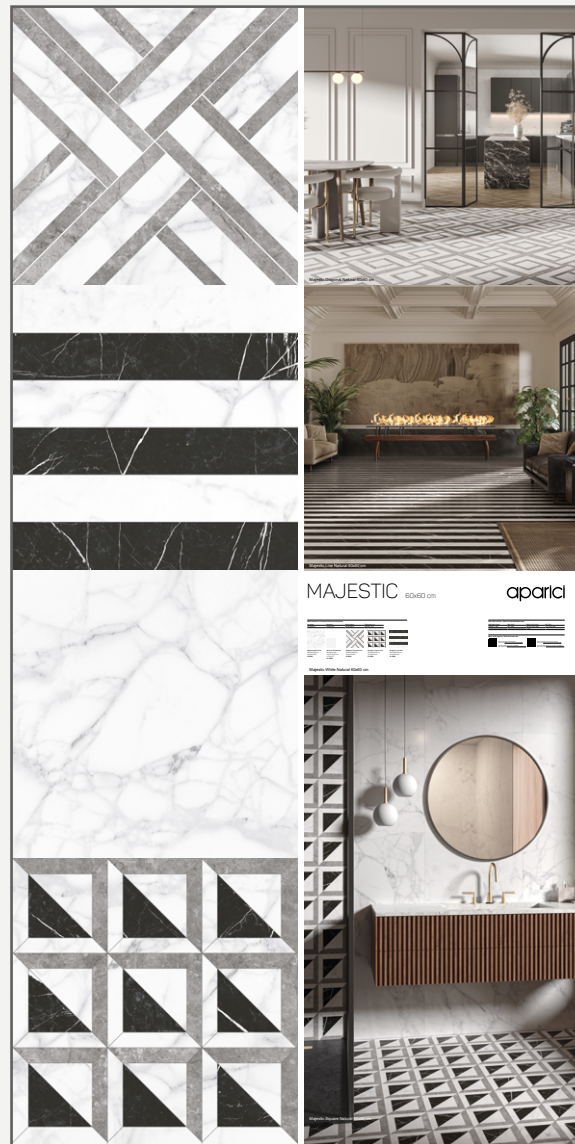

NEO:
2000x1000 mm

25060

NEO XL:
1200x2400 mm

INFORMATION

Majestic Line Natural - TACO - 30x60 cm
 Majestic Square Natural - 60x60 cm
 Majestic Diagonal Natural - 60x60 cm
 Majestic White Natural - TACO - 30x60 cm

INFORMATION

Majestic Line Natural - 60x60 cm
 Majestic Square Natural - 60x60 cm
 Majestic Diagonal Natural - 60x60 cm
 Majestic White Natural - 60x60 cm

IMAGE GALLERY FOR SOCIAL MEDIA

GALERÍA DE IMÁGENES PARA REDES SOCIALES