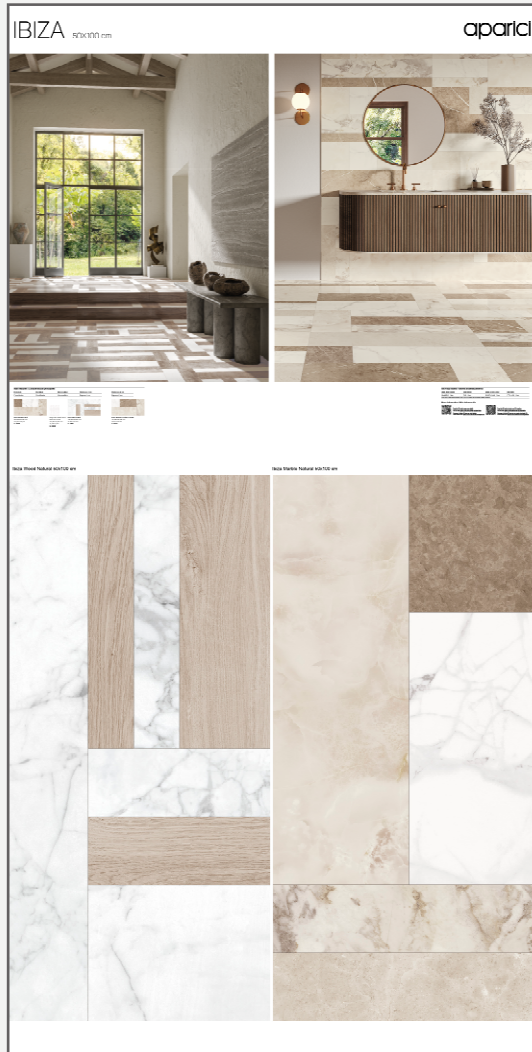

PANELS | PANELES

25062

GRANADA:
1920x1005 mm

25063

NEO:
2000x1000 mm

25064

NEO XL:
1200x2400 mm

INFORMATION

- Ibiza Marble Natural 50x100 cm
- Ibiza Wood Natural 50x100 cm