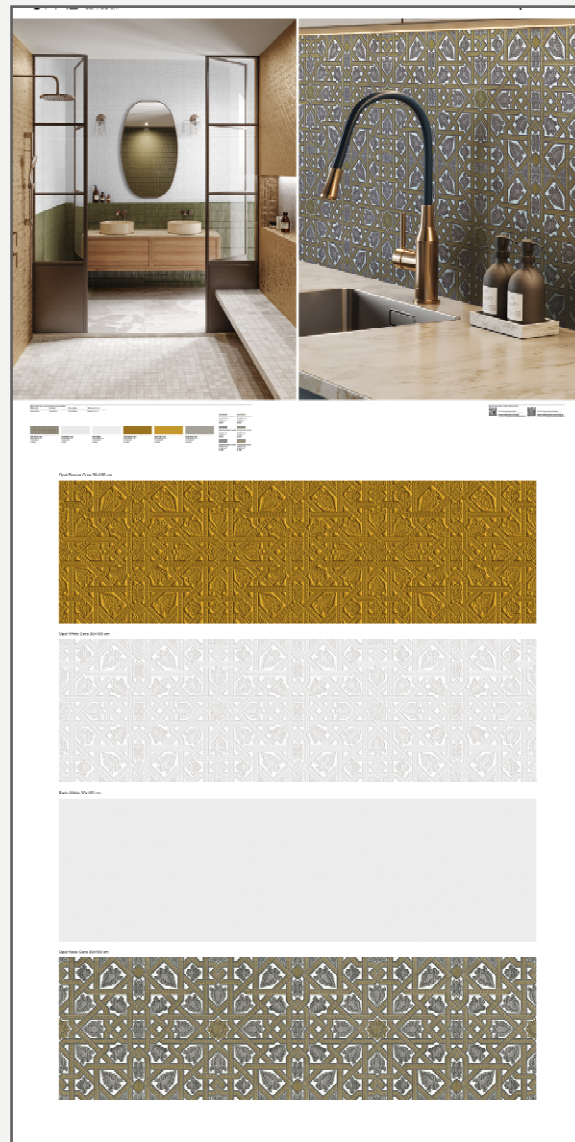

INFORMATION

Opal White Cora - 30x100cm
Opal Noce Cora - 30x100cm
Opal Golden Cora - 30x100cm
Rado White - 30x100cm