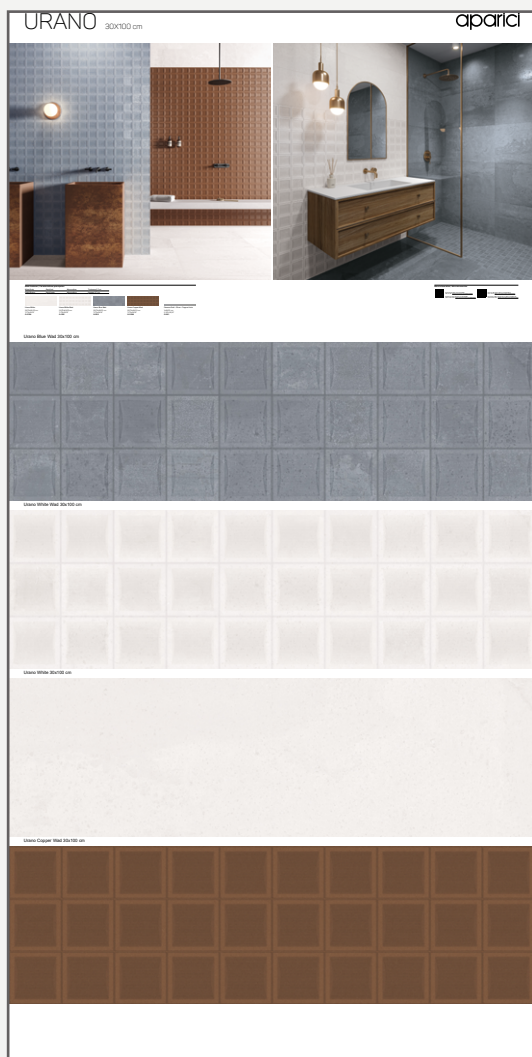

PANELS | PANELES

25077

GRANADA:
1920x1005 mm

25078

NEO:
2000x1000 mm

25079

NEO XL:
1200x2400 mm

INFORMATION