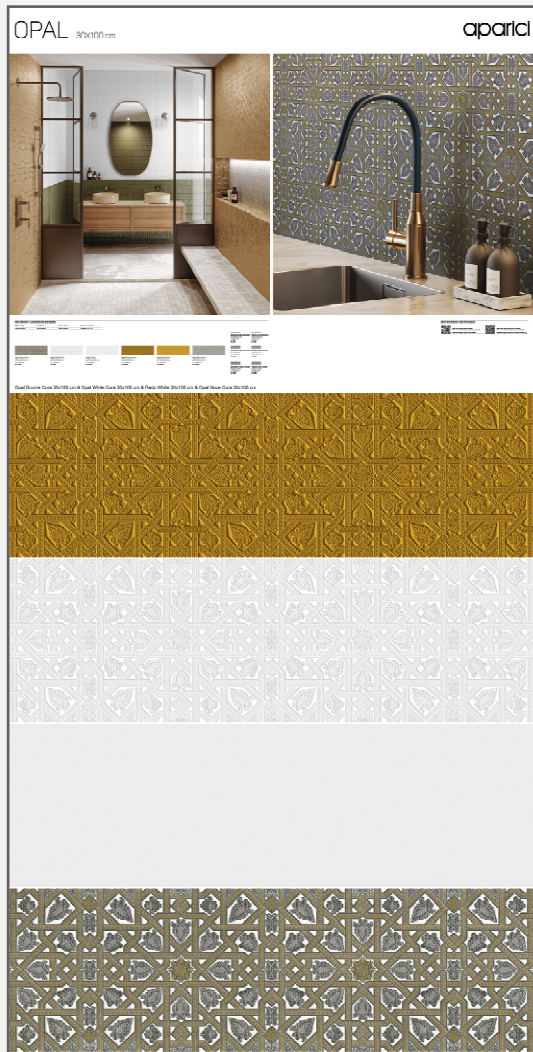

PANELS | PANELES

25074

GRANADA:
1920x1005 mm

25075

NEO:
2000x1000 mm

25076

NEO XL:
1200x2400 mm

INFORMATION

Opal White Cora - 30x100cm
Opal Noce Cora - 30x100cm
Opal Golden Cora - 30x100cm
Rado White - 30x100cm