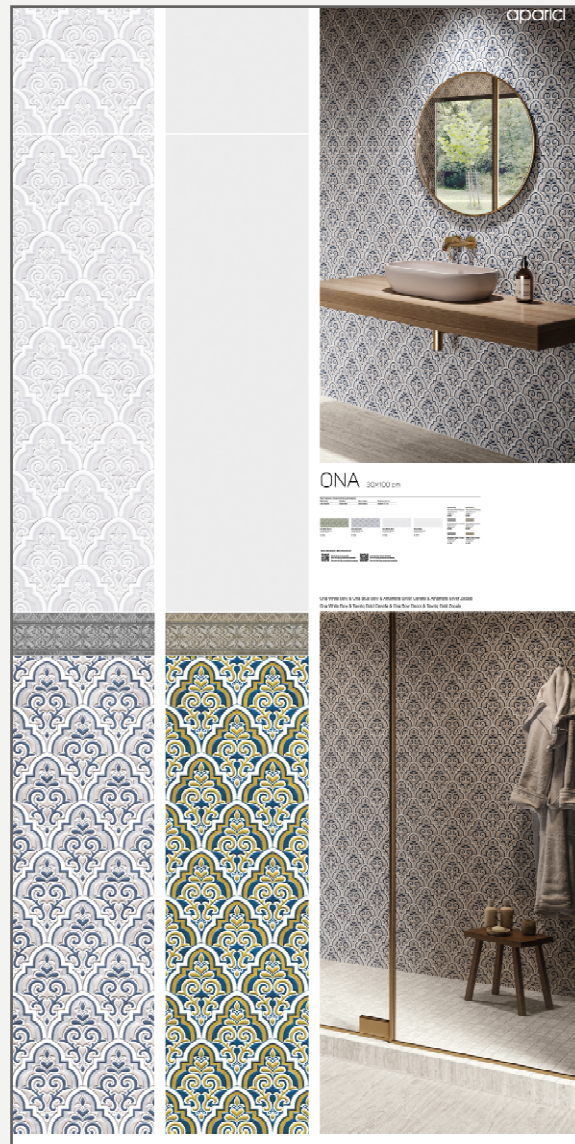

Ona White Bow - 30x100cm
Ona Blue Bow - 30x100cm
Ona Mix Bow - 30x100cm
Rado White - 7,5x15cm - TACO

INFORMATION

Ona White Bow - 30x100cm
Ona Blue Bow - 30x100cm
Ona Mix Bow - 30x100cm
Rado White - 30X100cm

Ona White Bow - 30x100cm
Ona Blue Bow - 30x100cm
Ona Mix Bow - 30x100cm
Rado White - 30x100cm

INFORMATION

Ona White Bow - 30x100cm
Ona Blue Bow - 30x100cm
Ona Mix Bow - 30x100cm
Rado White - 30x100cm

IMAGE GALLERY FOR SOCIAL MEDIA