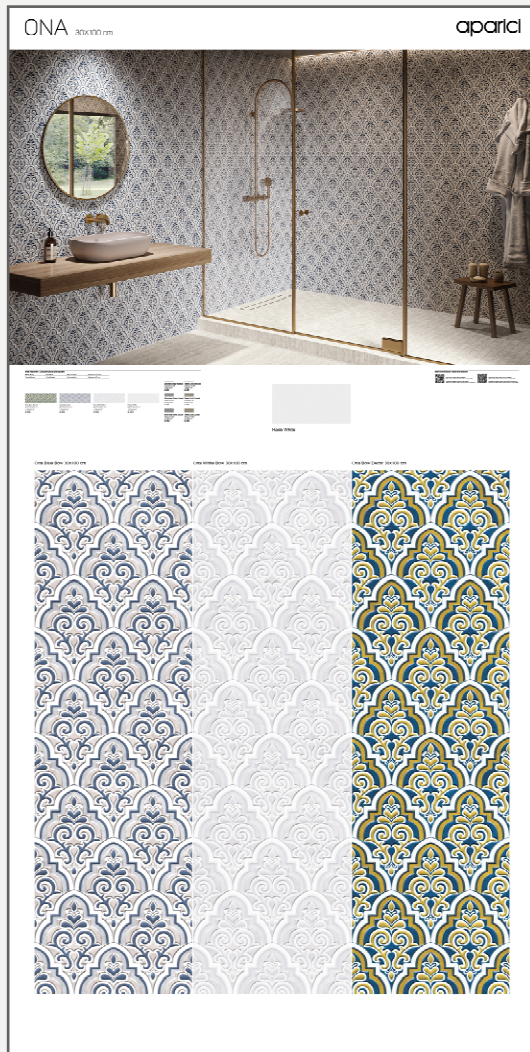

PANELS | PANELES

25071

GRANADA:
1920x1005 mm

25072

NEO:
2000x1000 mm

25073

NEO XL:
1200x2400 mm

INFORMATION

Ona White Bow - 30x100cm
Ona Blue Bow - 30x100cm
Ona Mix Bow - 30x100cm
Rado White - 7,5x15cm - TACO