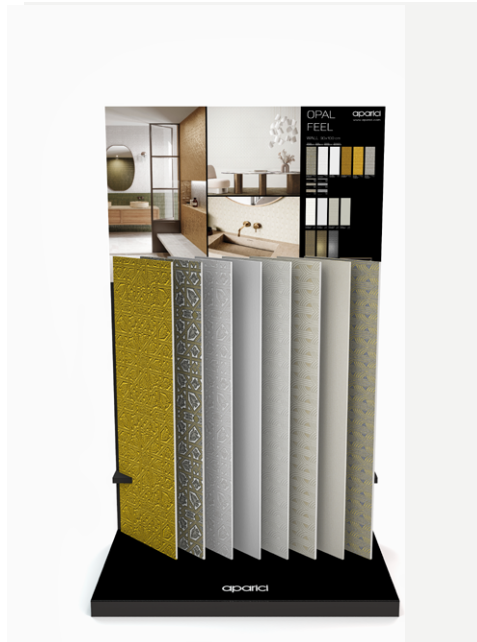

CRADLES | CUNAS

Information

---

article: Cuna Opal - Feel Wall 8P + PACK (393)
measurements.medidas: 95 x 159 x 40 cm

Pieces / Piezas

Opal White Cora	30x100
Opal Noce Cora	30x100
Opal Golden Cora	30x100
Rado White	30x100
Feel White	30x100
Feel Ivory	30x100
Feel Ivory Ornato	30x100
Feel Brass Ornato	30x100