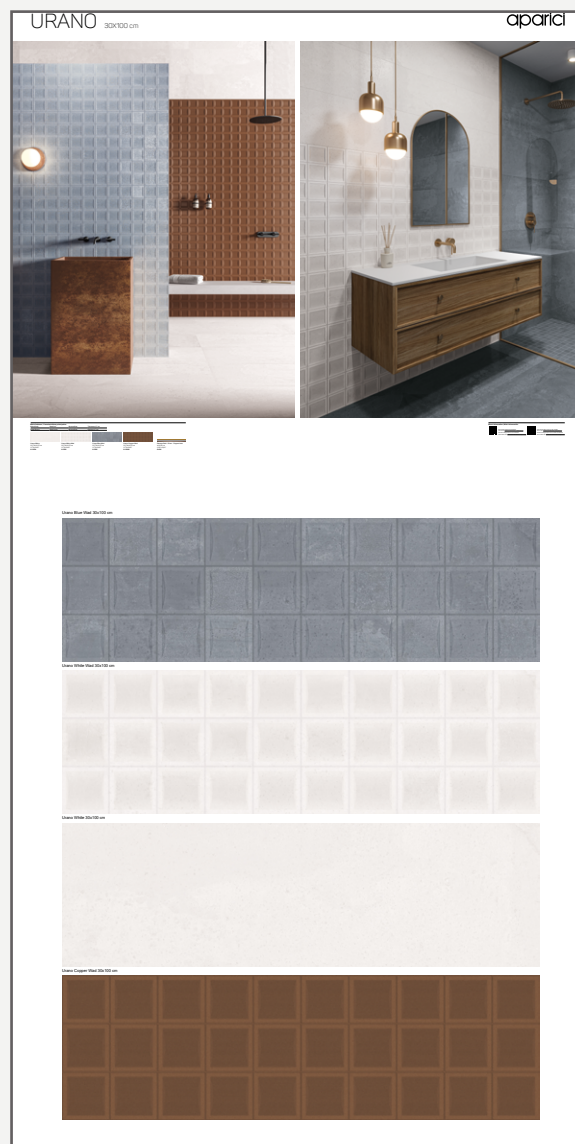

INFORMATION

Urano Blue Wad - 30x100cm
Urano White Wad - 30x100cm
Urano White - 30x100cm
Urano Copper Wad - 30x100cm