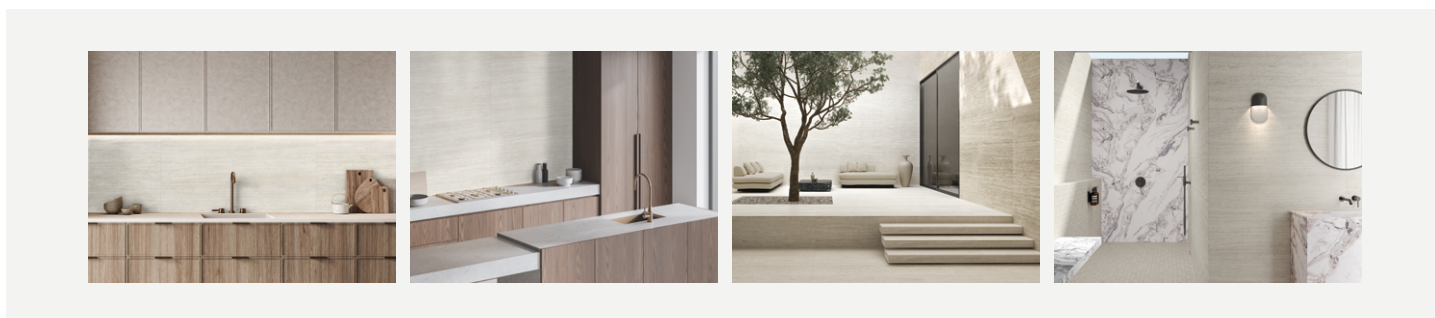

IMAGE GALLERY FOR SOCIAL MEDIA

GALERÍA DE IMÁGENES PARA REDES SOCIALES

Estas imágenes se pueden descargar en alta resolución en la zona de descargas en la web de cada colección.
These images can be downloaded in high res in the download area from the website of each individual collection.