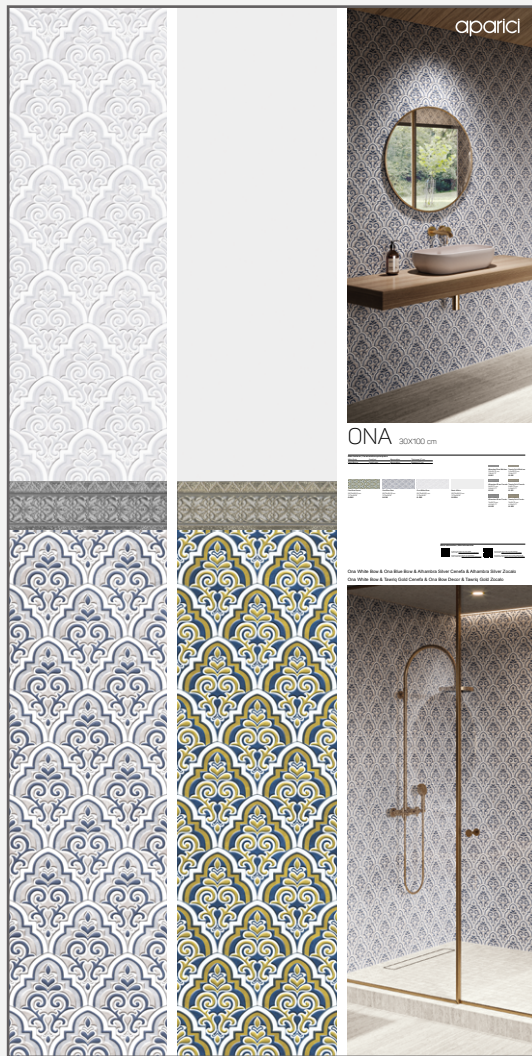

PANELS | PANELES

25089

GRANADA:
1920x1005 mm

25090

NEO:
2000x1000 mm

25091

NEO XL:
1200x2400 mm

INFORMATION

Ona White Bow - 30x100cm
Ona Blue Bow - 30x100cm
Ona Mix Bow - 30x100cm
Rado White - 30x100cm