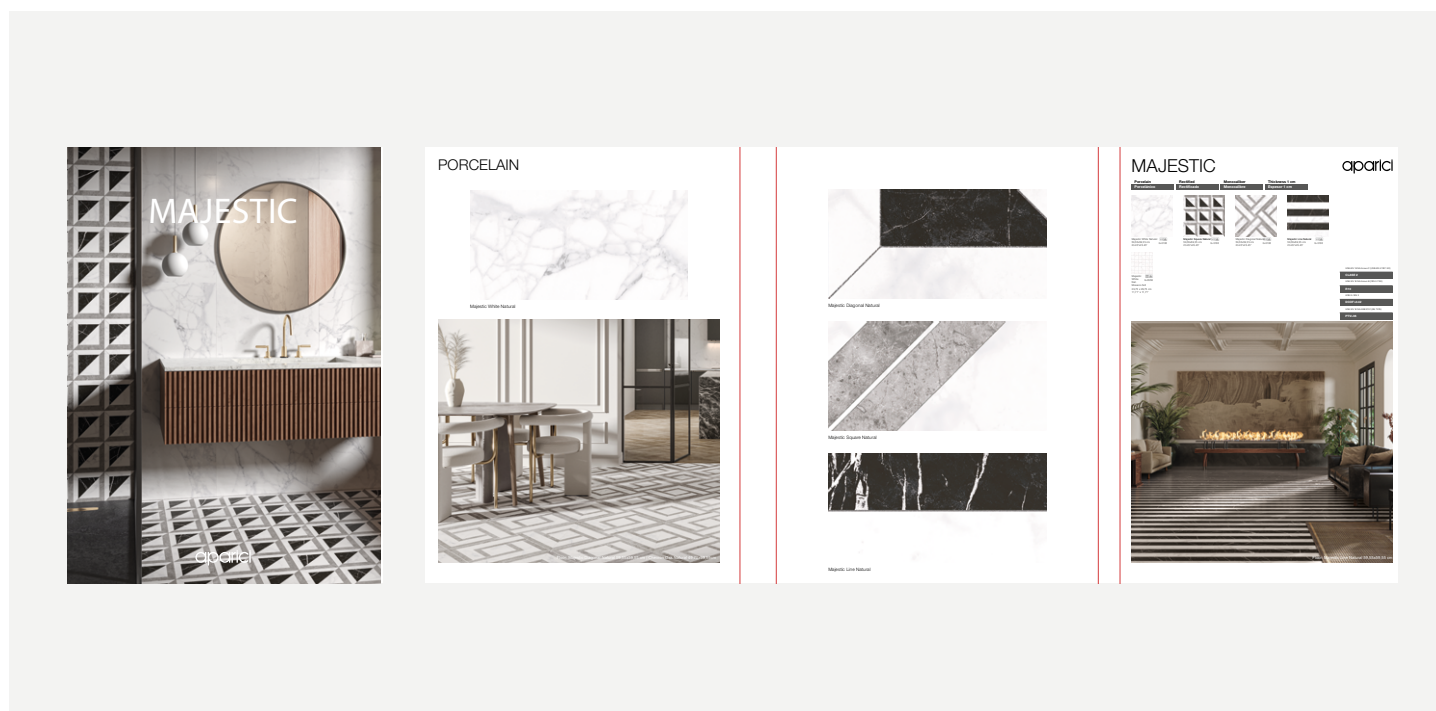

FOLDERS & LEAFLETS | CARPETAS & FOLLETOS

Information

---

article: Folleto Majestic (only pdf)

Information

---

article: Carpeta Majestic (570)

measurements.medidas: 30 x 22,5 x 2,5 cm

weight.peso: 1,31 kg aprox.