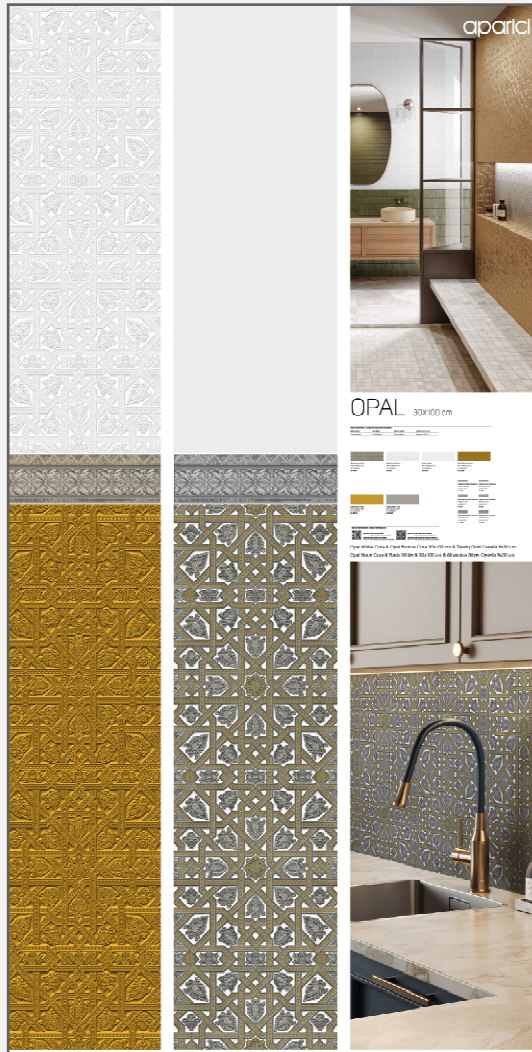

PANELS | PANELES

25086

GRANADA:
1920x1005 mm

25087

NEO:
2000x1000 mm

25088

NEO XL:
1200x2400 mm

INFORMATION

Opal White Cora - 30x100cm
Opal Noce Cora - 30x100cm
Opal Golden Cora - 30x100cm
Rado White - 30x100cm