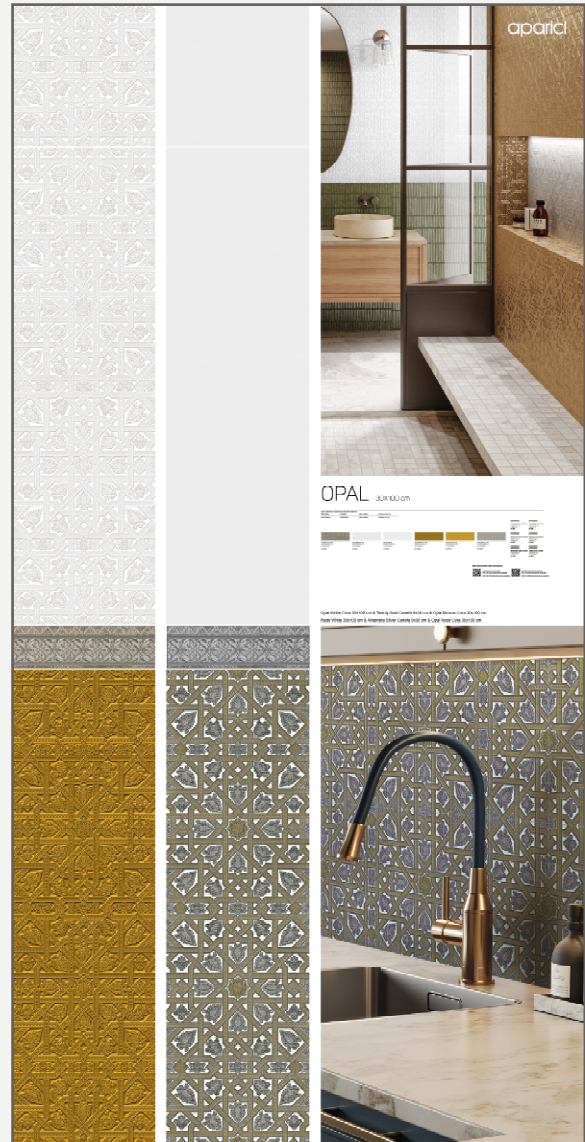

INFORMATION

Opal White Cora - 30x100cm
Opal Noce Cora - 30x100cm
Opal Golden Cora - 30x100cm
Rado White - 30x100cm