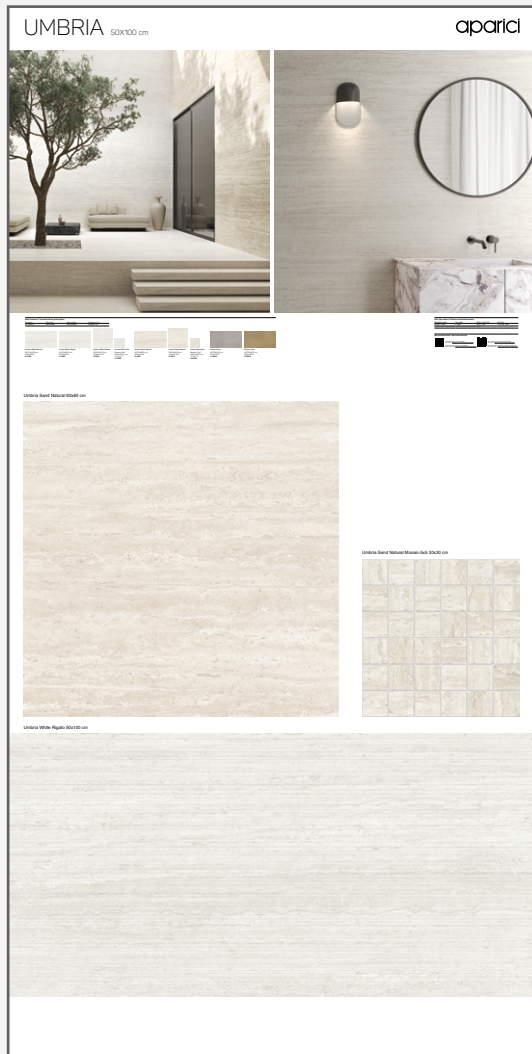

NEO XL:
1200x2400 mm

INFORMATION

Umbria White Natural - 60x60cm
Umbria White Natural Mosaico 5x5 - 30x30cm
Umbria Sand Natural - 50x100cm

INFORMATION

Umbria Sand Natural - 60x60cm
Umbria Sand Natural Mosaico 5x5 - 30x30cm
Umbria White Natural - 50x100cm
Umbria White Rigato Natural - 50x100cm