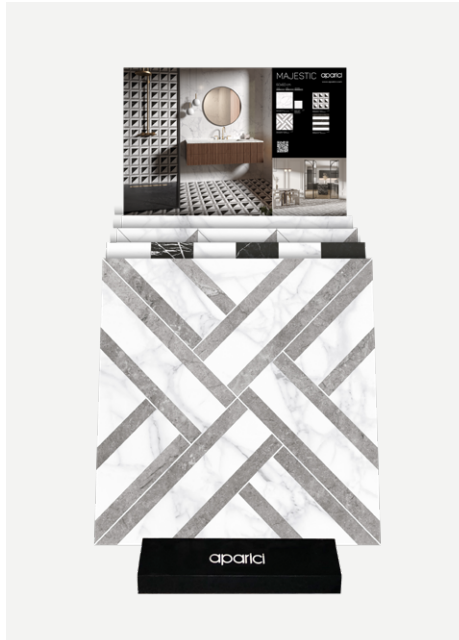

The Ibiza collection by Aparici reinvents the concept of modularity with a 50x100 cm porcelain tile capable of recreating the visual richness of a multi-format floor in a single piece. Its design blends noble materials such as a mixture of marbles or marbles with wood, achieving a dynamic, versatile and elegant decorative effect.

article: Folleto Majestic (only pdf)

Information

article: Carpeta Majestic (570)

measurements.medidas: 30 x 22,5 x 2,5 cm

weight.peso: 1,31 kg aprox.

CRADLES | CUNAS

Information

article: Cuna Majestic 4P + Pack (390)