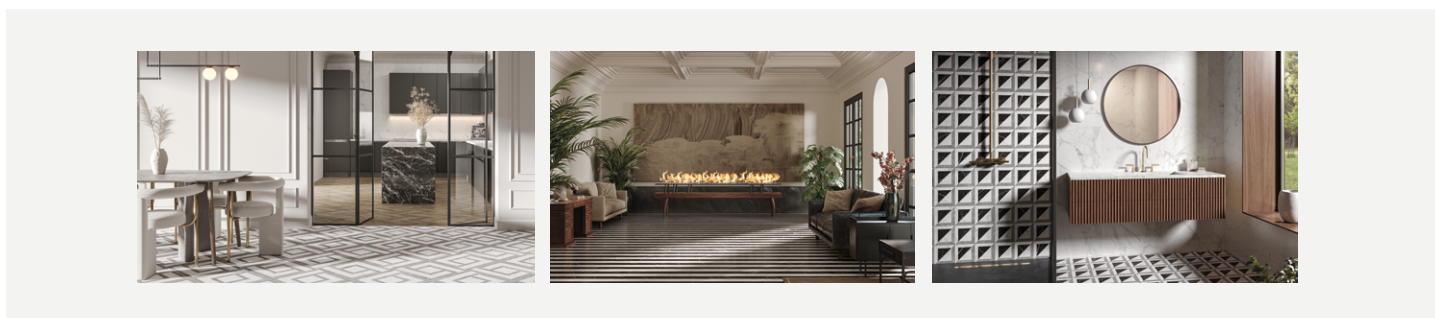

IMAGE GALLERY FOR SOCIAL MEDIA

GALERÍA DE IMÁGENES PARA REDES SOCIALES

Estas imágenes se pueden descargar en alta resolución en la zona de descargas en la web de cada colección.
These images can be downloaded in high res in the download area from the website of each individual collection.

DESCARGAS DE LA COLECCIÓN

FOLLETO Y EMBALAJE
888.97KB

MERCHANDISING
↓ 1878.83KB

AMBIENTES
↓ 45225.11KB

DESPIECE
↓ 28393.12KB

INSPIRATIONAL TEXT OF COLLECTION

TEXTO DE INSPIRACIÓN DE COLECCIÓN

Texto inspiracional de la colección para su uso en redes sociales.
Inspirational text of the collection for its use on social media.

La colección Majestic de Aparici va más allá de la simple imitación del mármol. Es una serie de porcelánico que eleva la belleza de la piedra natural a una forma de expresión artística, ofreciendo diseños pensados para crear composiciones únicas y visualmente impactantes. Cada pieza, con un grosor de 1 cm, es rectificada y monocalibre, lo que permite una instalación precisa y continua, transformando suelos y paredes en auténticos lienzos de diseño. El formato de 60x60 cm (medidas reales 59,55 x 59,55 cm) maximiza el impacto visual de cada patrón.

The Majestic collection by Aparici goes beyond simply imitating marble. It is a series of porcelain tiles that elevates the beauty of natural stone to a form of artistic expression, offering designs created to produce unique and visually striking compositions. Each piece, with a thickness of 1 cm, is rectified and single-calibre, allowing for precise and continuous installation, transforming floors and walls into authentic design canvases. The 60x60 cm format (actual measurements 59.55 x 59.55 cm) maximises the visual impact of each pattern.