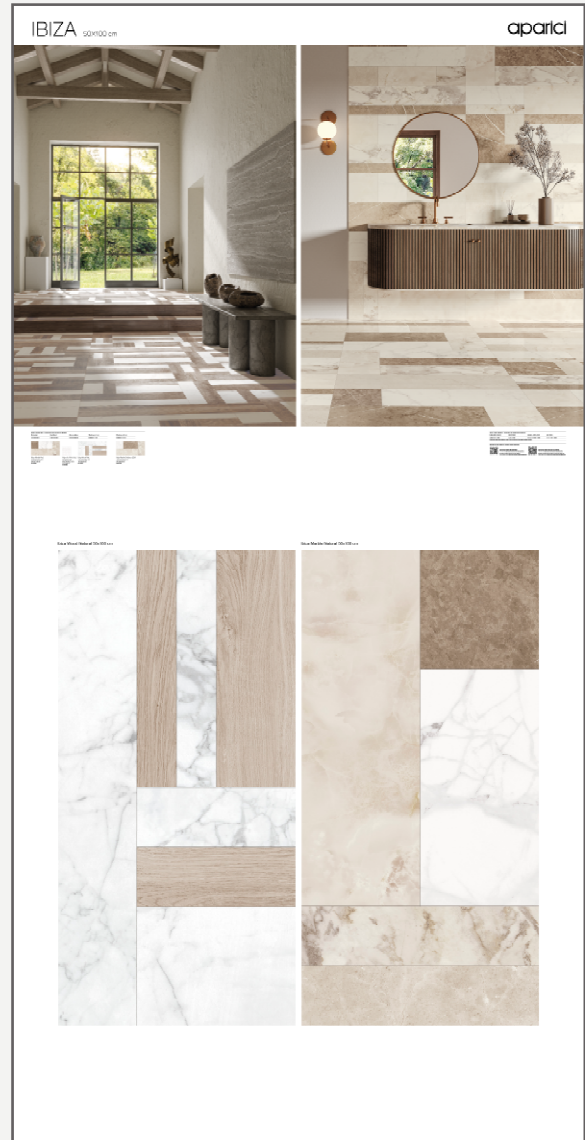

GRANADA:
1920x1005 mm

25063

NEO:
2000x1000 mm

25064

NEO XL:
1200x2400 mm

INFORMATION

- Ibiza Marble Natural 50x100 cm
- Ibiza Wood Natural 50x100 cm

INFORMATION