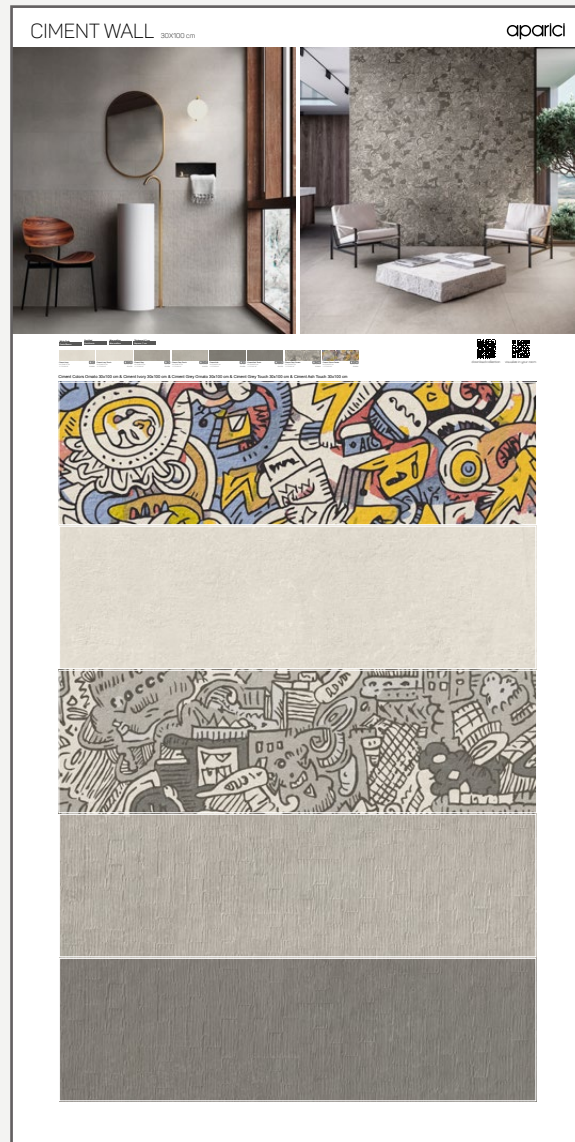

INFORMATION

Ciment Ivory - 30x100 cm
Ciment Grey Touch - 30x100 cm
Ciment Ash Touch - 30x100 cm
Ciment Grey Ornato - 30x100 cm
Ciment Colors Ornato - 30x100 cm