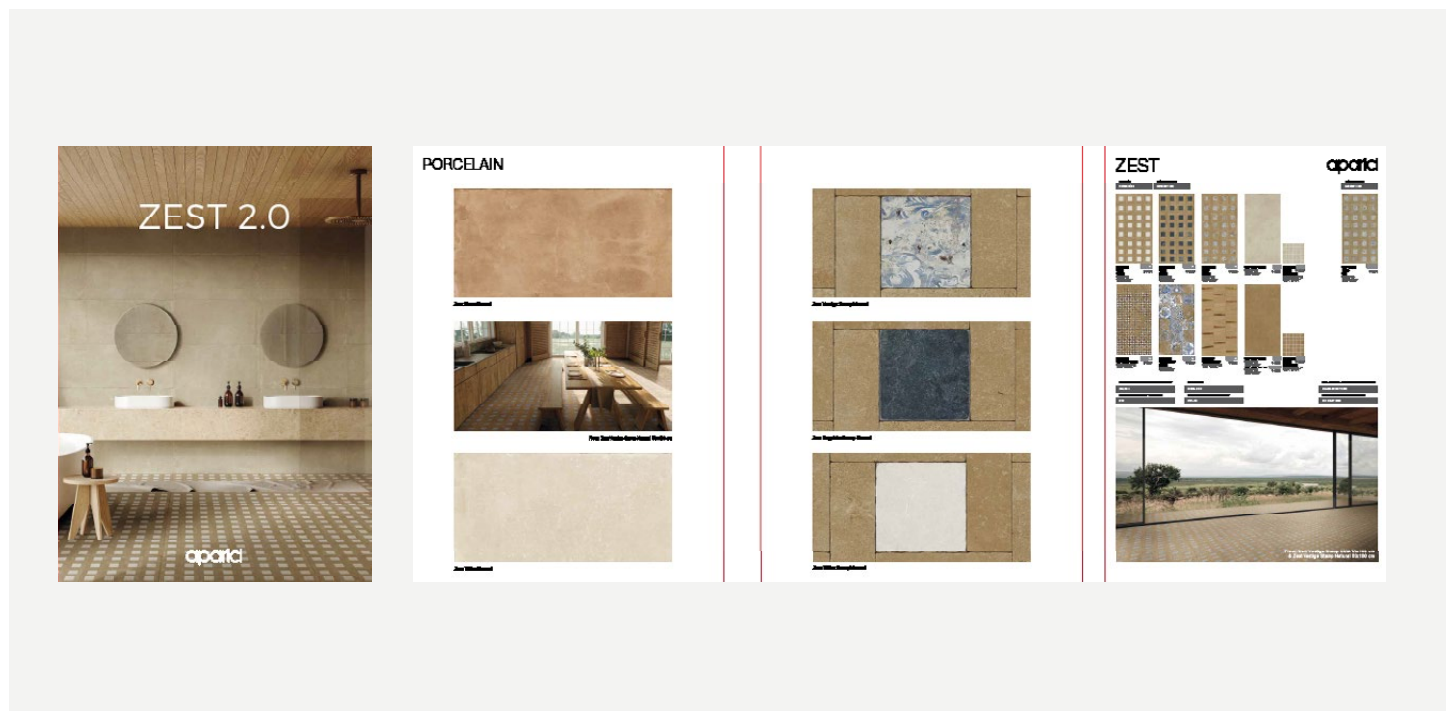

aparici

ZEST COLLECTION

MERCHANDISING

FOLDERS & LEAFLETS - FOLLETOS & CARPETAS | CRADLES - CUNAS | PANELES - PANELS
IMAGES & TEXTS - IMÁGENES & TEXTOS

FOLDERS & LEAFLETS | CARPETAS & FOLLETOS

Information

article: Carpeta Zest (536)
measurements.medidas: 30 x 22,5 x 2,5 cm
weight.peso: 1,31 kg aprox.