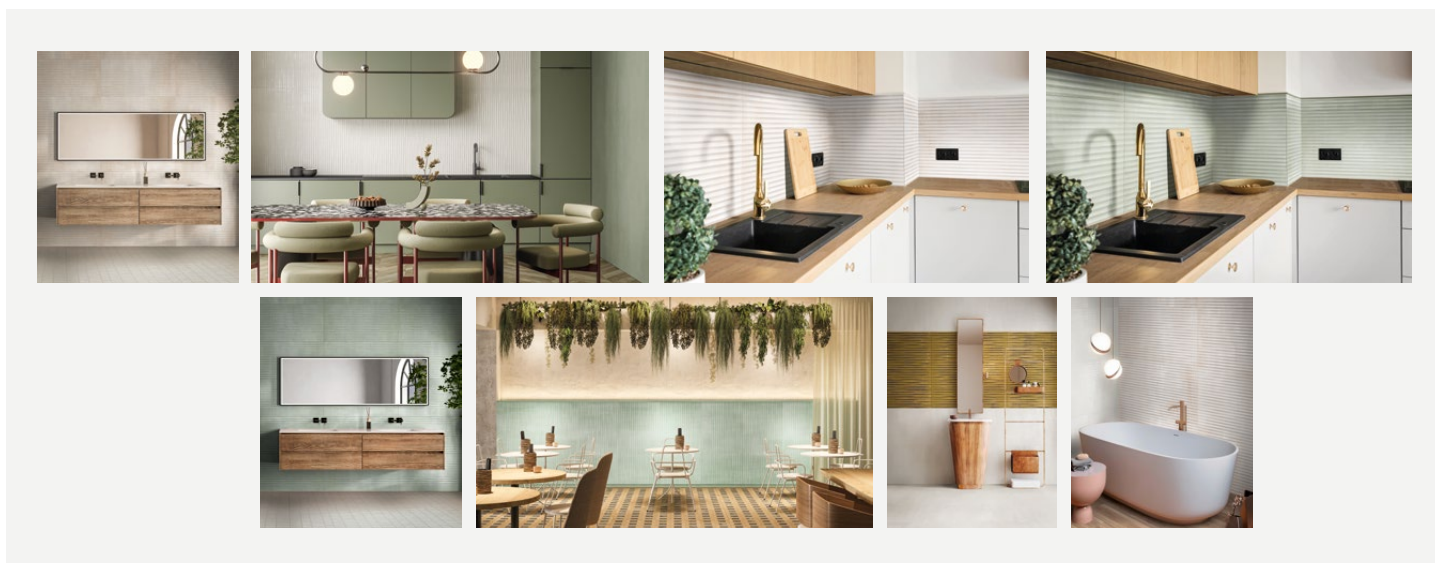

GALLERY IMAGES FOR SOCIAL MEDIA

GALERÍA DE IMÁGENES PARA REDES SOCIALES

Estas imágenes se pueden descargar en alta resolución en la zona de descargas en la web de cada colección.
These images can be downloaded in high res in the download area from the website of each individual collection.

DESCARGAS DE LA COLECCIÓN

FOLLETO Y EMBALAJE
888.97KB

MERCHANDISING
1878.83KB

AMBIENTES
45225.11KB

DESPIECE
28393.12KB

INSPIRATIONAL TEXT OF COLLECTION

TEXTO DE INSPIRACIÓN DE COLECCIÓN

Texto inspiracional de la colección para su uso en redes sociales.
Inspirational text of the collection for its use on social media.

Los acabados acanalados de la colección Book evocan la sofisticación de la arquitectura clásica griega y romana, reinterpretados en un lenguaje contemporáneo. La textura inspirada en tejidos genera superficies cálidas y envolventes, creando una sensación de orden y armonía. Con una paleta cromática equilibrada que incluye Green, Blush y White, esta colección de porcelánico en formato 49,75x99,55 cm ofrece opciones con relieve Blind y versiones exclusivas con acabados en PVD Gold y Silver, permitiendo una integración versátil en proyectos de interiorismo sofisticados.

The ribbed finishes of the Book collection evoke the sophistication of classical Greek and Roman architecture, reinterpreted in a contemporary language. The fabric-inspired texture generates warm, enveloping surfaces, creating a sense of order and harmony. With a balanced chromatic palette that includes Green, Blush and White, this porcelain tile collection in 49,75x99,55 cm format offers options with Blind relief and exclusive versions with PVD Gold and Silver finishes, allowing versatile integration in sophisticated interior design projects.