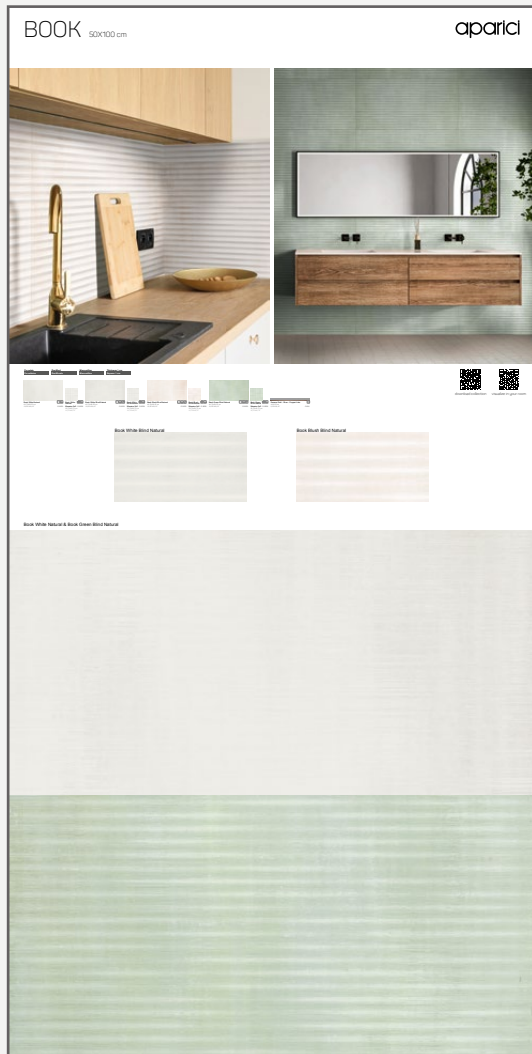

25009

NEO XL:
1200x2400 mm

INFORMATION

Book Green Blind Natural - 50x100 cm
Book White Natural - TACO - 50x100 cm
Book Blush Blind Natural - TACO - 12,5x25 cm
Book White Blind Natural - TACO - 12,5x25 cm