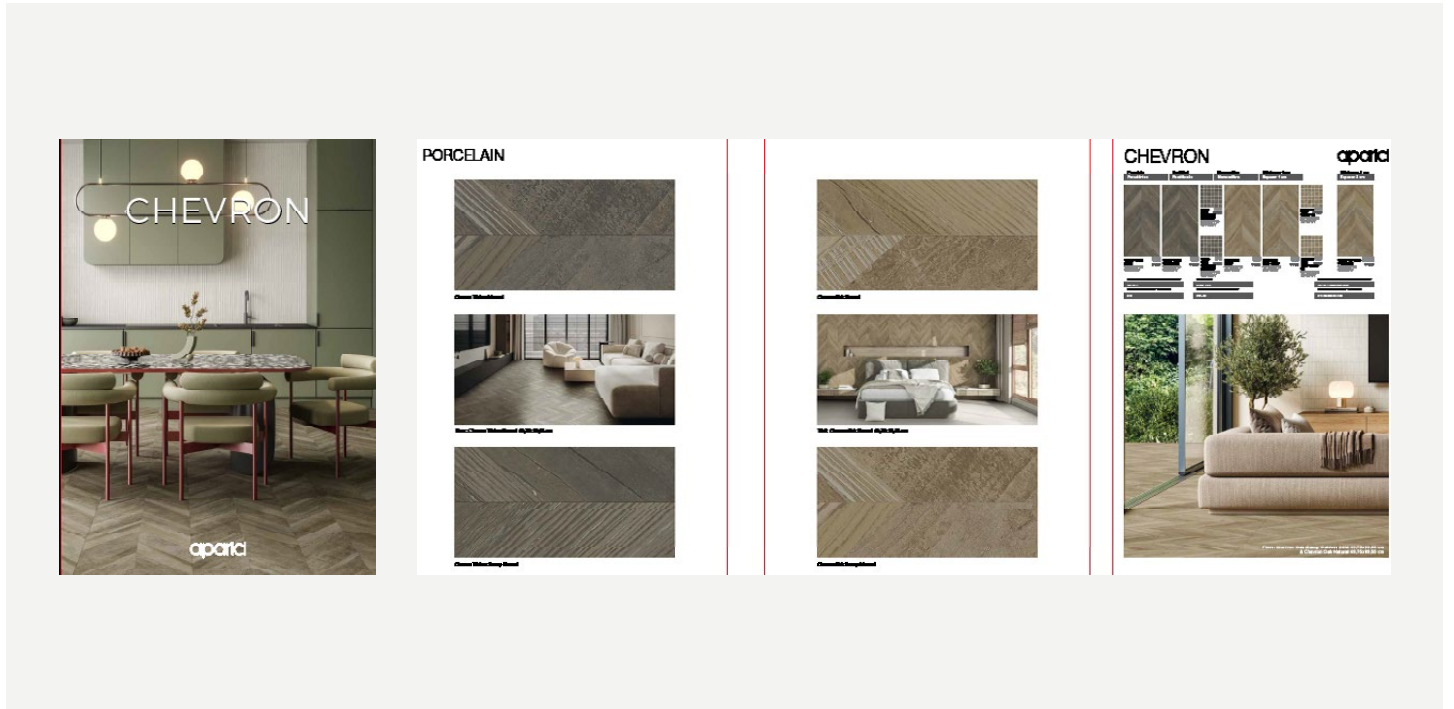

The ribbed finishes of the Book collection evoke the sophistication of classical Greek and Roman architecture, reinterpreted in a contemporary language. The fabric-inspired texture generates warm, enveloping surfaces, creating a sense of order and harmony. With a balanced chromatic palette that includes Green, Blush and White, this porcelain tile collection in 49,75x99,55 cm format offers options with Blind relief and exclusive versions with PVD Gold and Silver finishes, allowing versatile integration in sophisticated interior design projects.

aparici

CHEVRON COLLECTION

MERCHANDISING

FOLDERS & LEAFLETS - FOLLETOS & CARPETAS | CRADLES - CUNAS | PANELES - PANELS
IMAGES & TEXTS - IMÁGENES & TEXTOS

FOLDERS & LEAFLETS | CARPETAS & FOLLETOS

Information