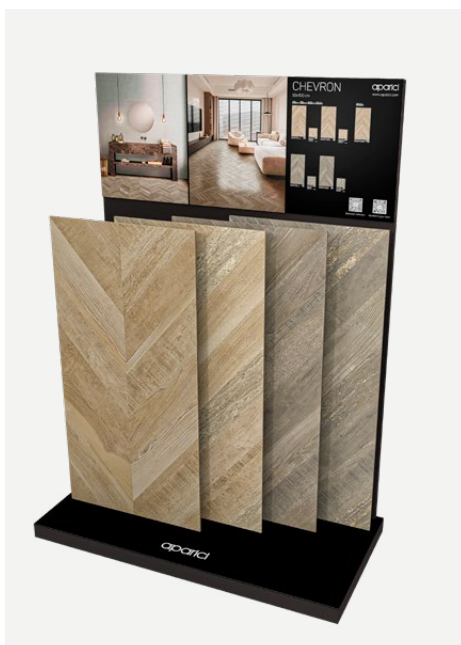

CRADLES | CUNAS

Information

---

article: Cuna Chevron 4P + PCS (366)

measurements.medidas: 105 x 143 x 50 cm

Pieces / Piezas

Chevron Oak Natural	50x100
Chevron Oak Stamp Natural	50x100
Chevron Walnut Natural	50x100
Chevron Walnut Stamp Natural	50x100