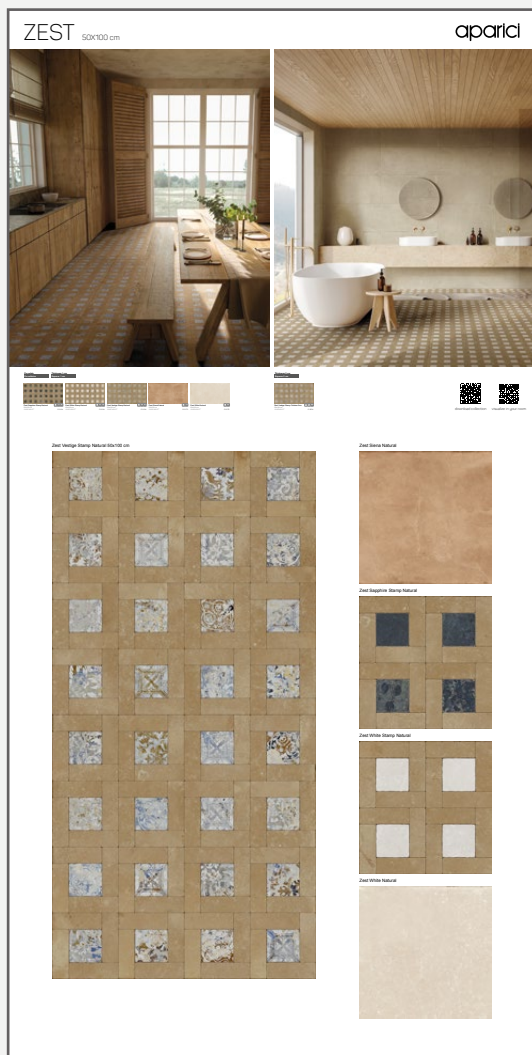

PANELS | PANELES

25035

GRANADA:
1920x1005 mm

25034

NEO:
2000x1000 mm

25036

NEO XL:
1200x2400 mm

INFORMATION

Zest Vestige Stamp Natural - 50x100 cm
Zest Sapphire Stamp Natural - TACO - 25x25 cm
Zest White Stamp Natural - TACO - 25x25 cm
Zest White Natural - TACO - 25x25 cm
Zest Siena Natural - TACO - 25x25 cm