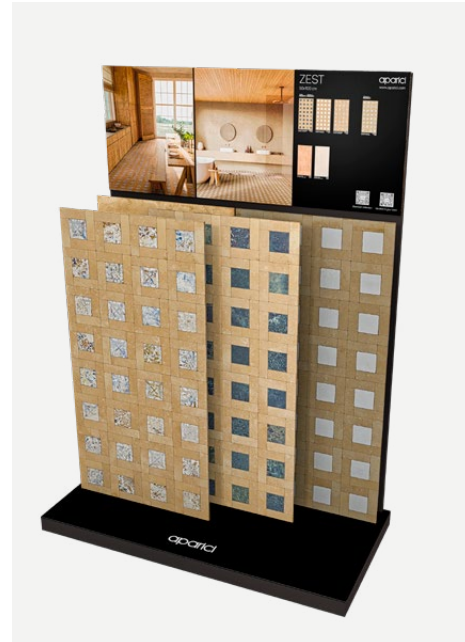

Information

---

article: Cuna Zest 2.0 4P + PCS (369)
measurements.medidas: 105 x 143 x 50 cm

Pieces / Piezas

Zest Sapphire Stamp	50x100
Zest Vestige Stamp	50x100
Zest White Stamp	50x100
Zest Siena Natural	50x100