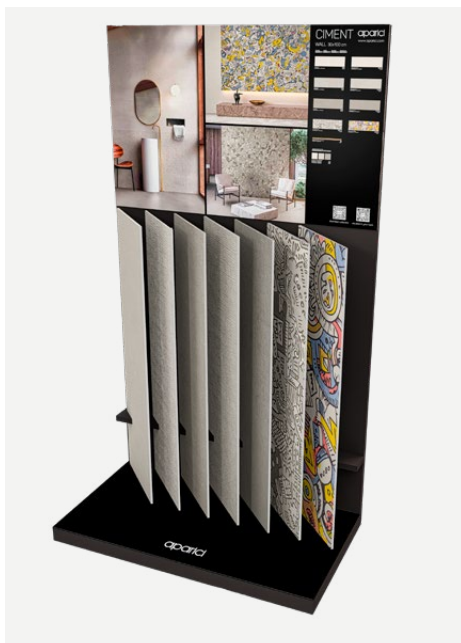

CRADLES | CUNAS

Information

---

article: Cuna Ciment Wall 7P + PCS (371)

measurements.medidas: 90 x 158 x 40 cm

Pieces / Piezas

Ciment Ivory	30x100
Ciment Ivory Touch	30x100
Ciment Grey	30x100
Ciment Grey Touch	30x100
Ciment Ash	30x100
Ciment Colors Ornato	30x100
Ciment Grey Ornato	30x100