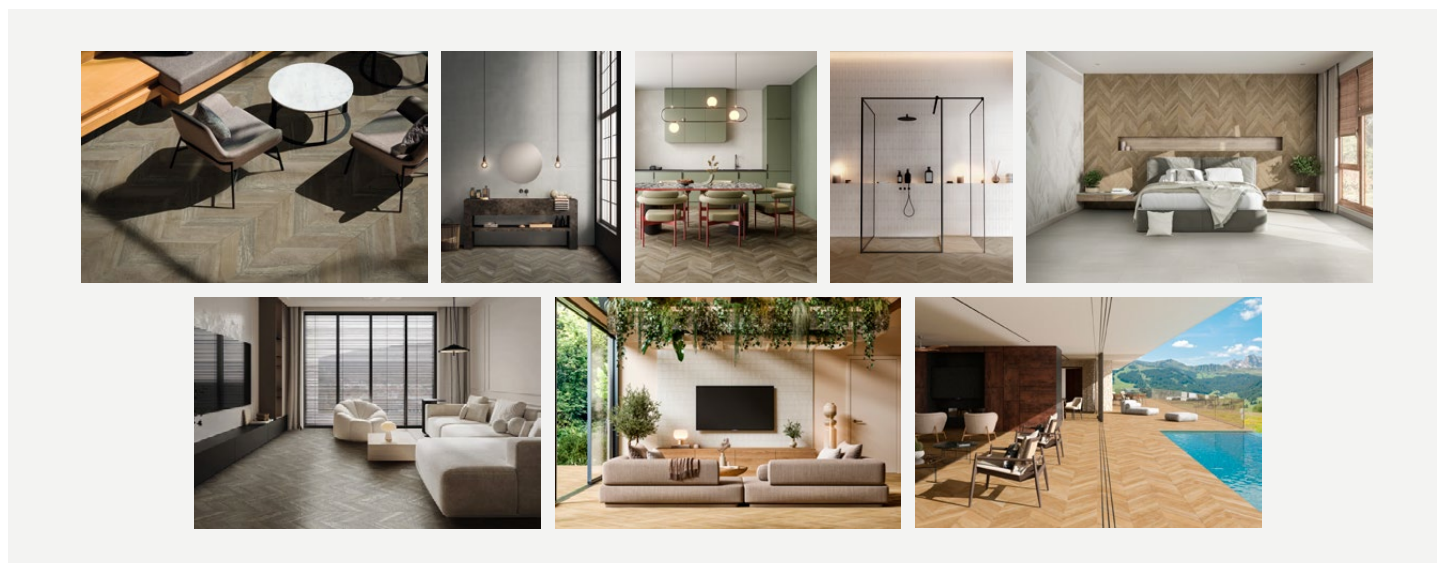

GALLERY IMAGES FOR SOCIAL MEDIA

GALERÍA DE IMÁGENES PARA REDES SOCIALES

Estas imágenes se pueden descargar en alta resolución en la zona de descargas en la web de cada colección.
These images can be downloaded in high res in the download area from the website of each individual collection.