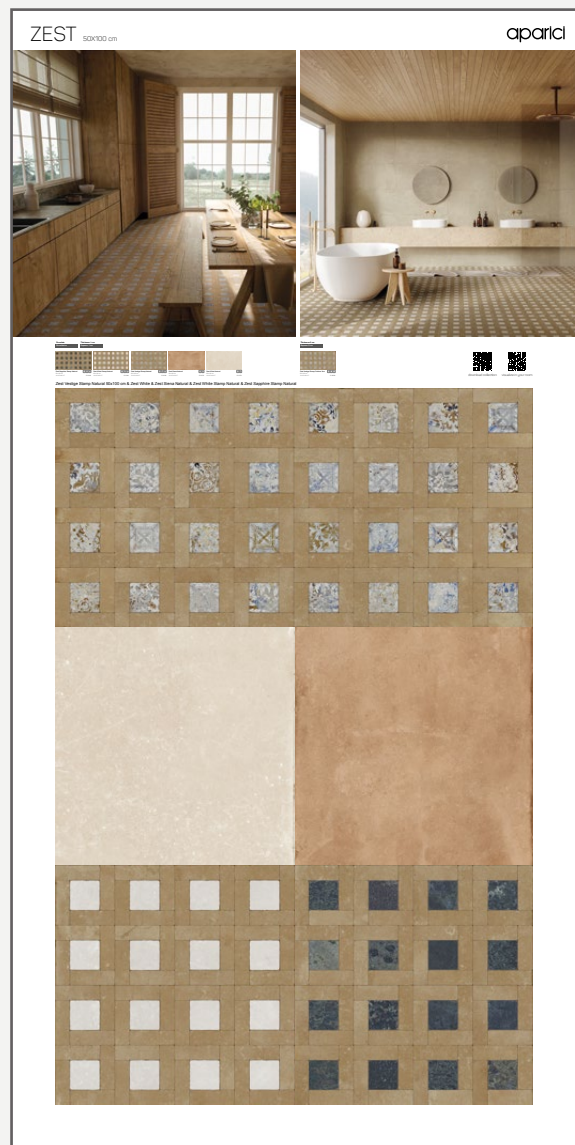

25034

NEO:
2000x1000 mm

25036

NEO XL:
1200x2400 mm

INFORMATION

Zest Vestige Stamp Natural - 50x100 cm
 Zest Sapphire Stamp Natural - TACO - 25x25 cm
 Zest White Stamp Natural - TACO - 25x25 cm
 Zest White Natural - TACO - 25x25 cm
 Zest Siena Natural - TACO - 25x25 cm

INFORMATION

Zest Vestige Stamp Natural - 50x100 cm
 Zest Sapphire Stamp Natural - TACO - 50x50 cm
 Zest White Stamp Natural - TACO - 50x50 cm
 Zest White Natural - TACO - 50x50 cm
 Zest Siena Natural - TACO - 50x50 cm