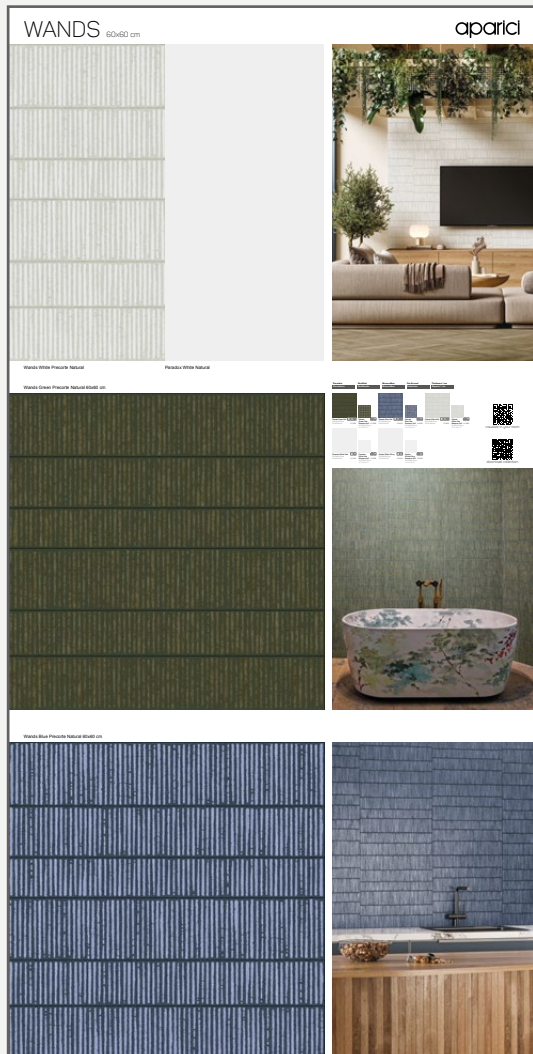

Pieces / Piezas

Wands White Natural	60x60
Wands Blue Natural	60x60
Wands Green Natural	60x60
Paradox White Natural	60x60
Abstra White Brillo	60x60

PACKS

PACK WANDS 60X60 4PCS (792)

WANDS WHITE NATURAL
WANDS BLUE NATURAL
WANDS GREEN NATURAL
PARADOX WHITE NATURAL

PANELS | PANELES

25029

GRANADA:
1920x1005 mm

25028

NEO:
2000x1000 mm

25030

NEO XL:
1200x2400 mm

INFORMATION

Wands Green Precorte Natural - 60x60 cm
Wands Blue Precorte Natural - 60x60 cm
Wands White Precorte Natural - TACO - 30x60 cm
Paradox White Natural - TACO - 30x60 cm

INFORMATION

Wands Green Precorte Natural - 60x60 cm
Wands Blue Precorte Natural - 60x60 cm
Wands White Precorte Natural - 60x60 cm
Paradox White Natural - TACO - 30x60 cm