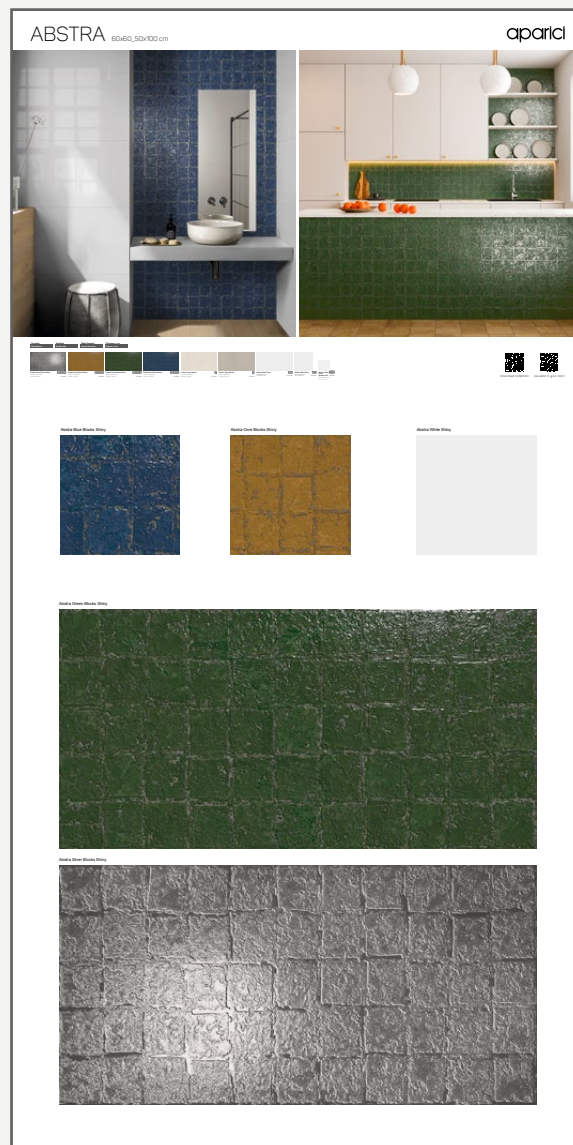

INFORMATION

Abstra Green Blocks Shiny - 50x100 cm
Abstra Blue Blocks Shiny - TACO - 25x25 cm
Abstra Silver Blocks Shiny - TACO - 25x25 cm
Abstra Ocre Blocks Shiny - TACO - 25x25 cm
Abstra White Shiny - TACO - 25x25 cm