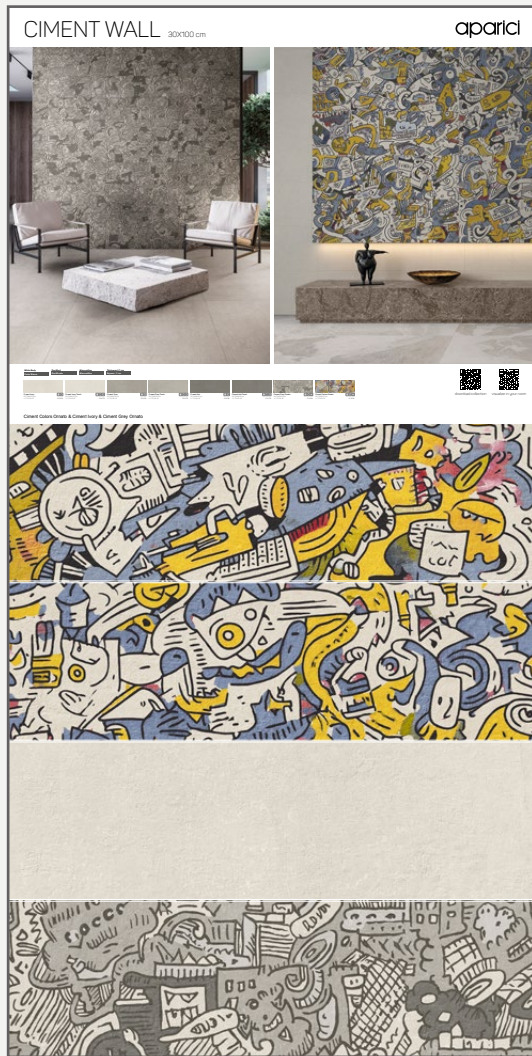

PANELS | PANELES

25016

GRANADA:
1920x1005 mm

25014

NEO:
2000x1000 mm

25018

NEO XL:
1200x2400 mm

INFORMATION

Ciment Colors Ornato - 30x100 cm - 2 Uds.
Ciment Ivory - 30x100 cm
Ciment Grey Ornato - 30x100 cm