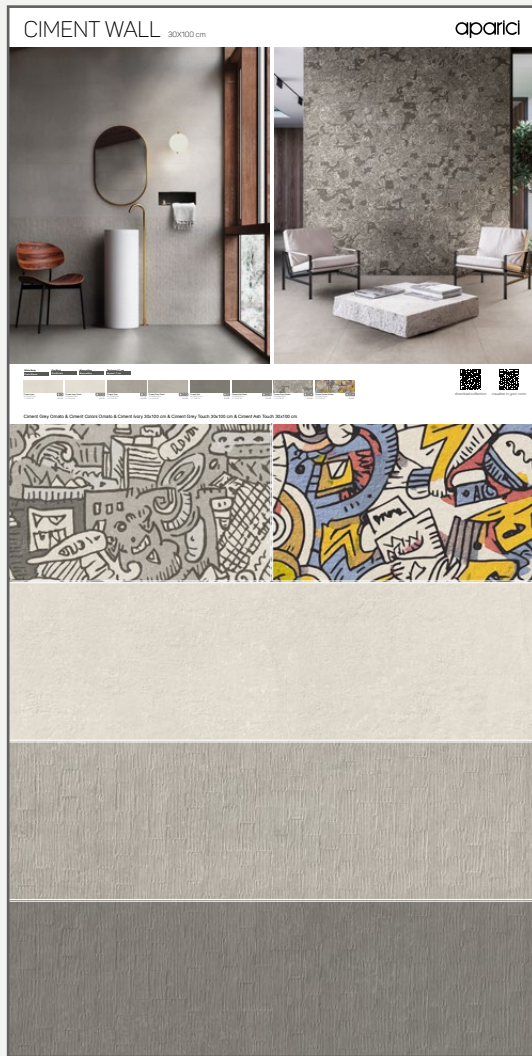

PANELS | PANELES

25015

GRANADA:
1920x1005 mm

25013

NEO:
2000x1000 mm

25017

NEO XL:
1200x2400 mm

INFORMATION

Ciment Ivory - 30x100 cm
Ciment Grey Touch - 30x100 cm
Ciment Ash Touch - 30x100 cm
Ciment Grey Ornato - TACO - 30x50 cm
Ciment Colors Ornato - TACO - 30x50 cm