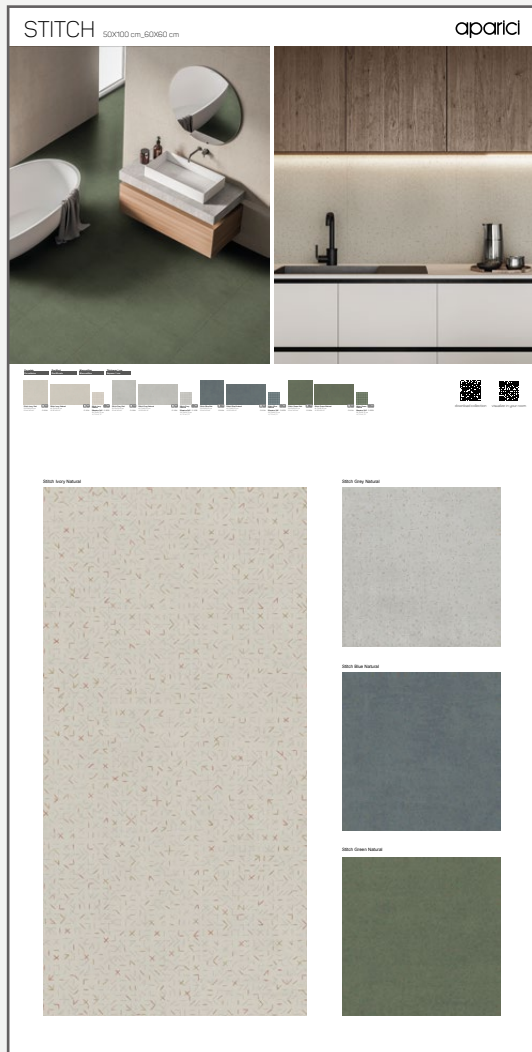

PANELS | PANELES

25026

GRANADA:
1920x1005 mm

25025

NEO:
2000x1000 mm

25027

NEO XL:
1200x2400 mm

INFORMATION

Stitch Ivory Natural - 50x100 cm
Stitch Grey Natural - TACO - 30x30 cm
Stitch Blue Natural - TACO - 30x30 cm
Stitch Green Natural - TACO - 30x30 cm