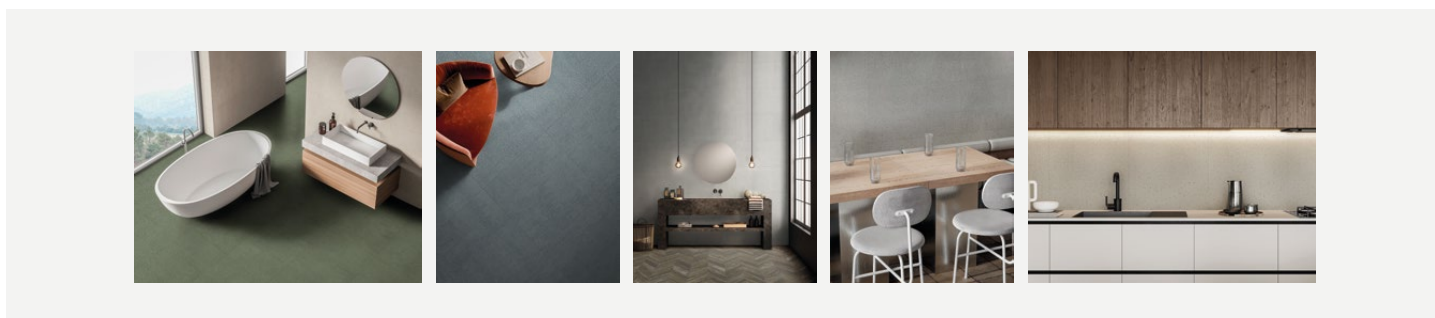

GALLERY IMAGES FOR SOCIAL MEDIA

GALERÍA DE IMÁGENES PARA REDES SOCIALES

Estas imágenes se pueden descargar en alta resolución en la zona de descargas en la web de cada colección.
These images can be downloaded in high res in the download area from the website of each individual collection.