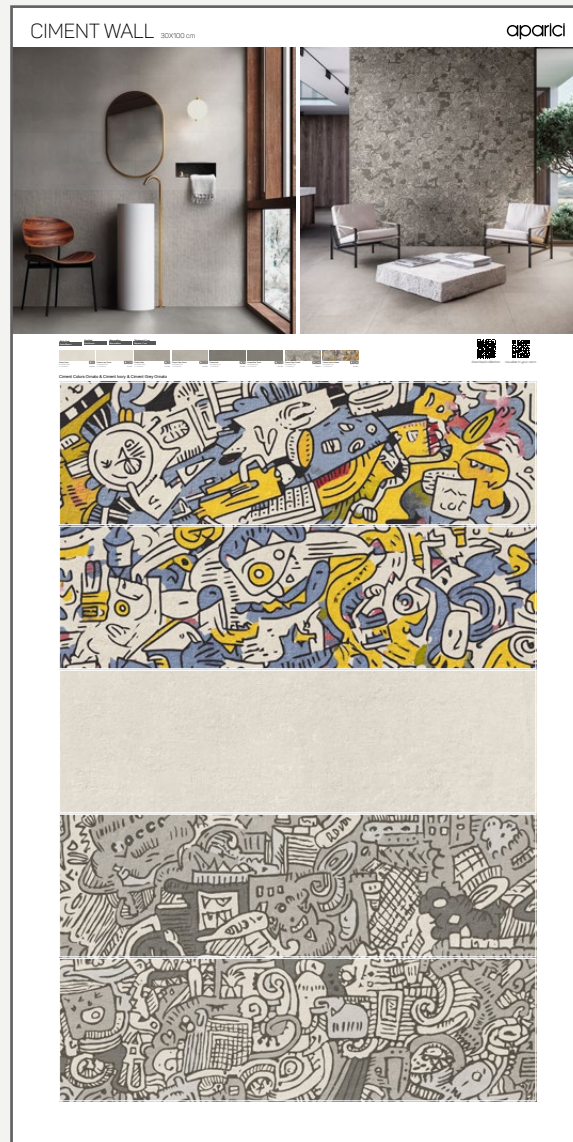

INFORMATION

Ciment Colors Ornato - 30x100 cm - 2 Uds.
Ciment Grey Ornato - 30x100 cm - 2 Uds.
Ciment Ivory - 30x100 cm