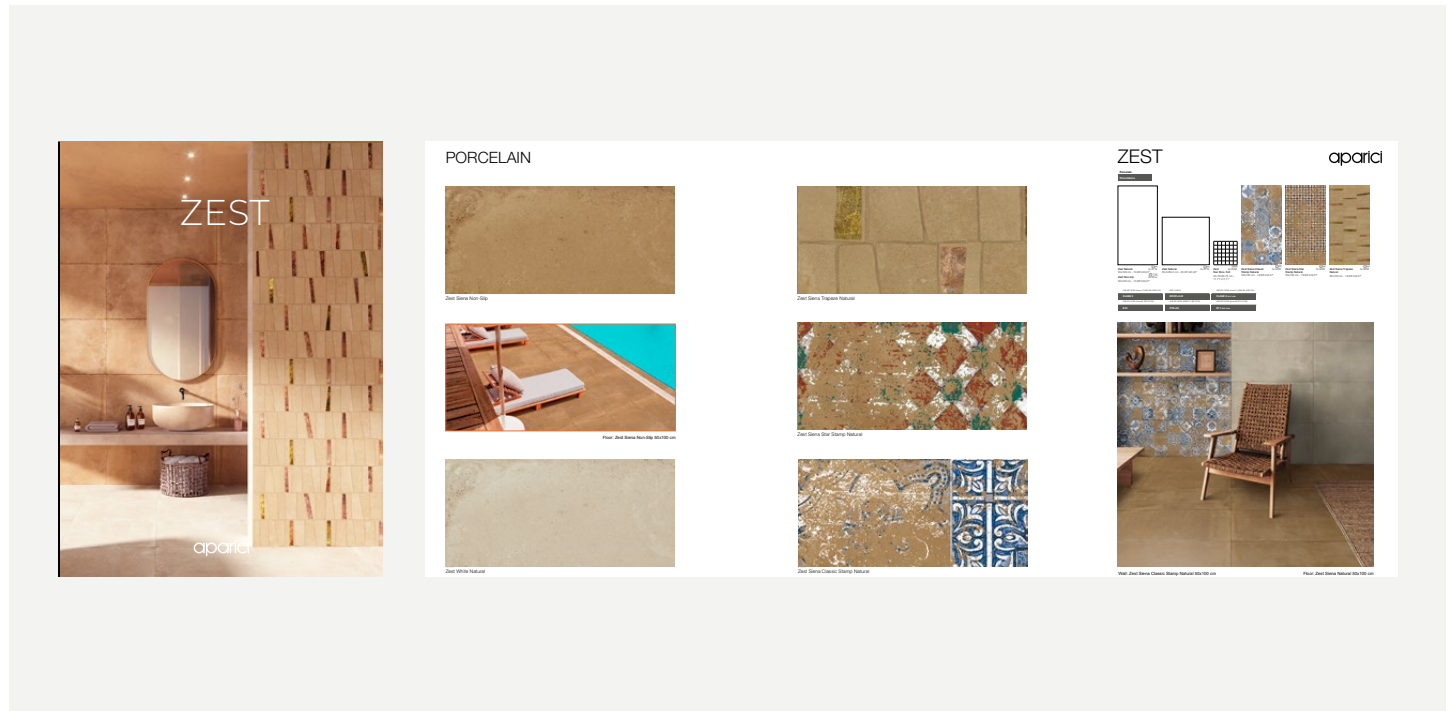

Wonder is a collection that celebrates the beauty of composite stonewith an innovative porcelain finish in 49.75x99.55 cm format. Available inWhite, Grey and Rosso, its matt surface with subtle shimmeringhighlights provides unparalleled refinement. With an R10 anti-slipclassification, Wonder is an elegant and functional choice for indoor andoutdoor flooring and cladding.

aparici

ZEST COLLECTION

MERCHANDISING

FOLDERS & LEAFLETS - FOLLETOS & CARPETAS | CRADLES - CUNAS | PANELES - PANELS
IMAGES & TEXTS - IMÁGENES & TEXTOS

FOLDERS & LEAFLETS | CARPETAS & FOLLETOS

Information

article: Carpeta Zest (536)
measurements.medidas: 30 x 22,5 x 2,5 cm
weight.peso: 1,31 kg aprox.