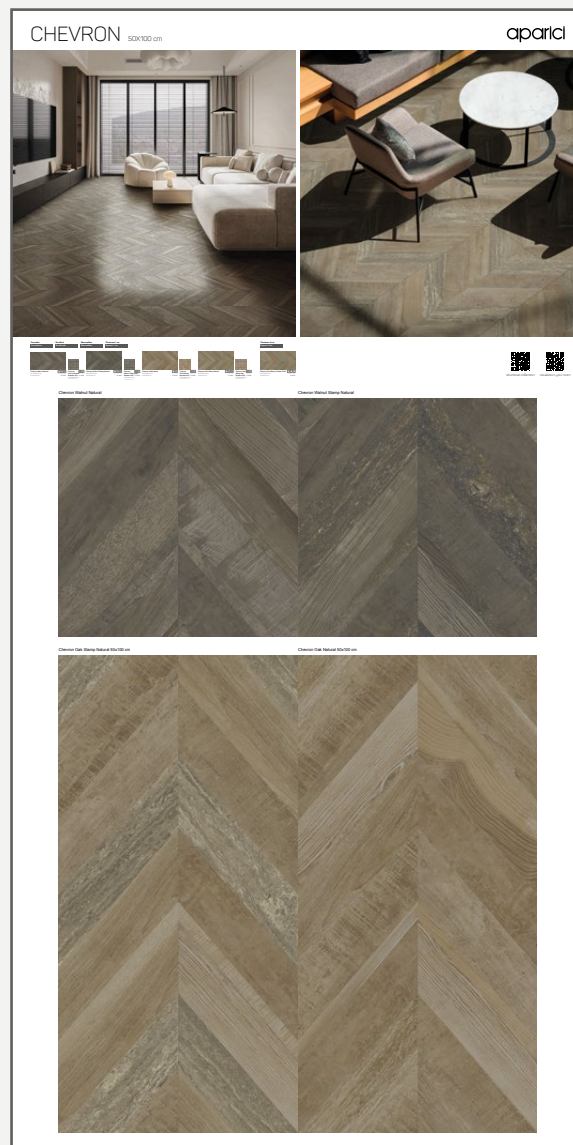

INFORMATION

Chevron Oak Stamp Natural - 50x100 cm
Chevron Oak Natural - 50x100 cm
Chevron Walnut Stamp Natural - TACO - 50x50 cm
Chevron Walnut Natural - TACO - 50x50 cm