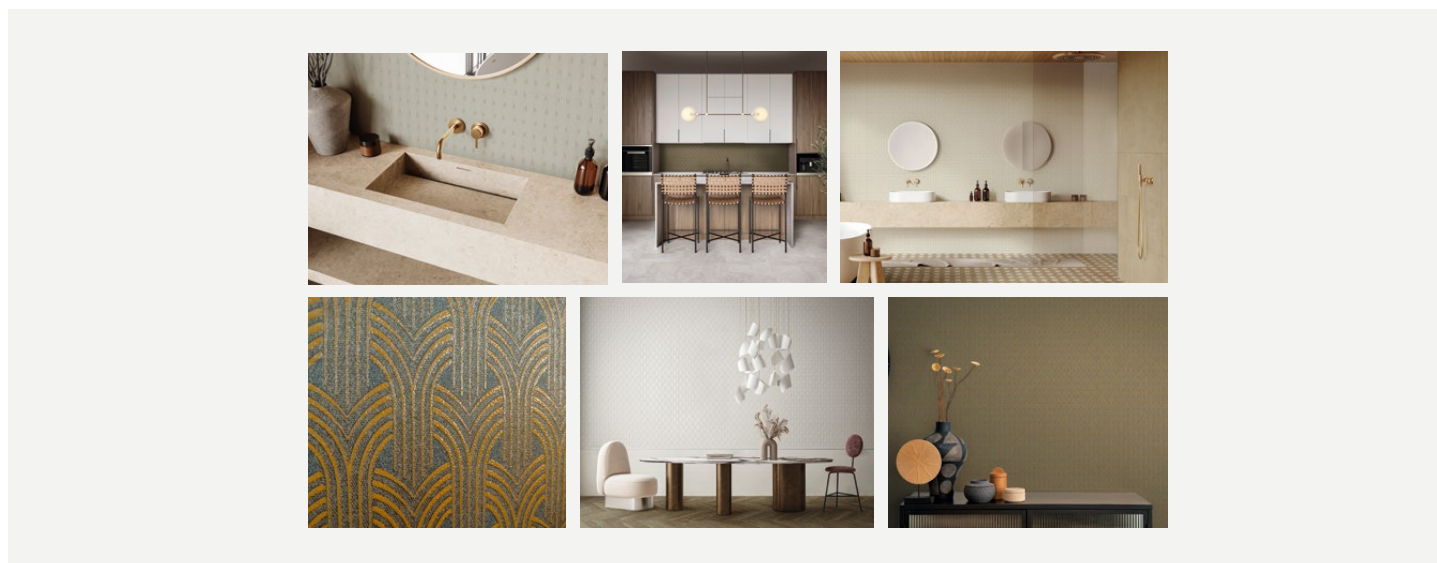

GALLERY IMAGES FOR SOCIAL MEDIA

GALERÍA DE IMÁGENES PARA REDES SOCIALES

Estas imágenes se pueden descargar en alta resolución en la zona de descargas en la web de cada colección.
These images can be downloaded in high res in the download area from the website of each individual collection.