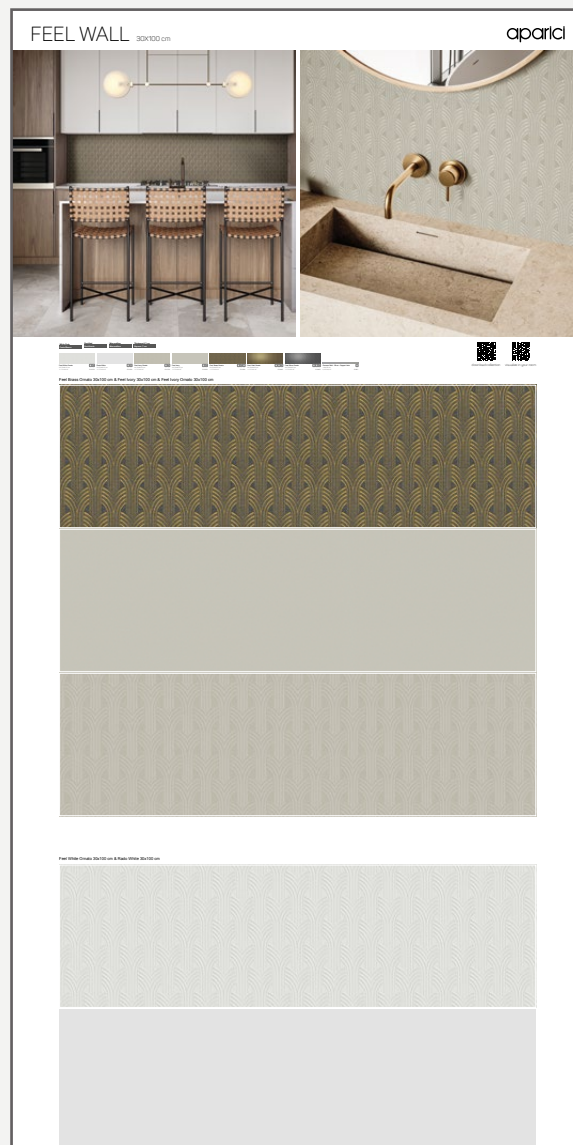

NEO:
2000x1000 mm

25021

NEO XL:
1200x2400 mm

INFORMATION

Feel Brass Ornato - 30x100 cm
Feel Ivory Ornato - 30x100 cm
Feel Ivory - 30x100 cm
Feel White - 30x100 cm

INFORMATION

Feel Brass Ornato - 30x100 cm
Feel Ivory Ornato - 30x100 cm
Feel White Ornato - 30x100 cm
Feel Ivory - 30x100 cm
Rado White - 30x100 cm