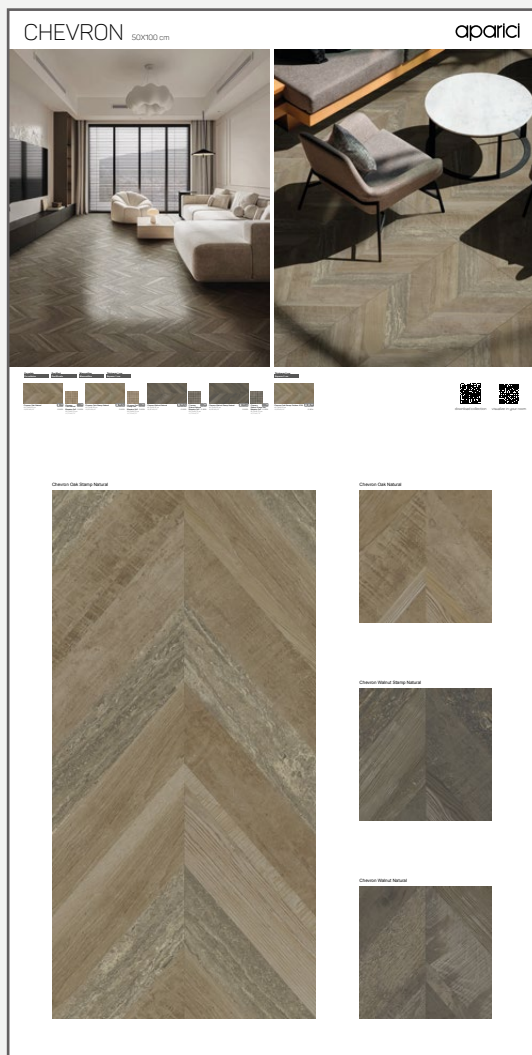

- CHEVRON OAK NATURAL
- CHEVRON OAK STAMP NATURAL
- CHEVRON WALNUT NATURAL
- CHEVRON WALNUT STAMP NATURAL

PANELS | PANELES

25011

GRANADA:
1920x1005 mm

25010

NEO:
2000x1000 mm

25012

NEO XL:
1200x2400 mm