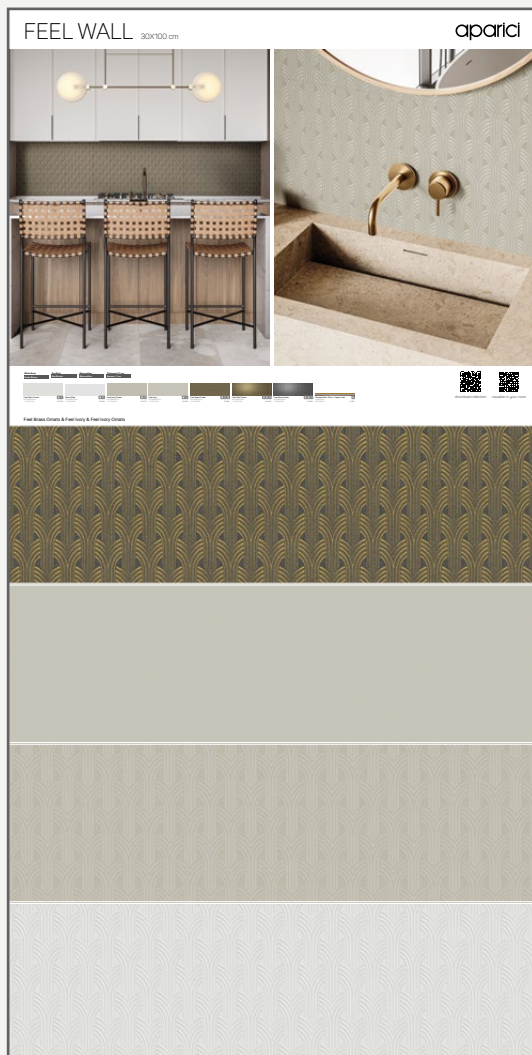

PANELS | PANELES

25020

GRANADA:
1920x1005 mm

25019

NEO:
2000x1000 mm

25021

NEO XL:
1200x2400 mm

INFORMATION

Feel Brass Ornato - 30x100 cm
Feel Ivory Ornato - 30x100 cm
Feel Ivory - 30x100 cm
Feel White - 30x100 cm