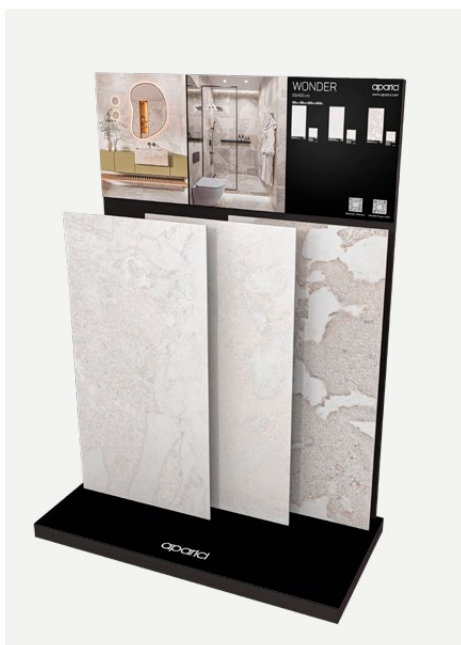

article: Carpeta Wonder (559)

measurements.medidas: 30 x 22,5 x 2,5 cm

weight.peso: 1,31 kg aprox.

Information

article: Folleto Wonder (only pdf)

CRADLES | CUNAS

Information

article: Cuna Wonder 3P + PCS (368)