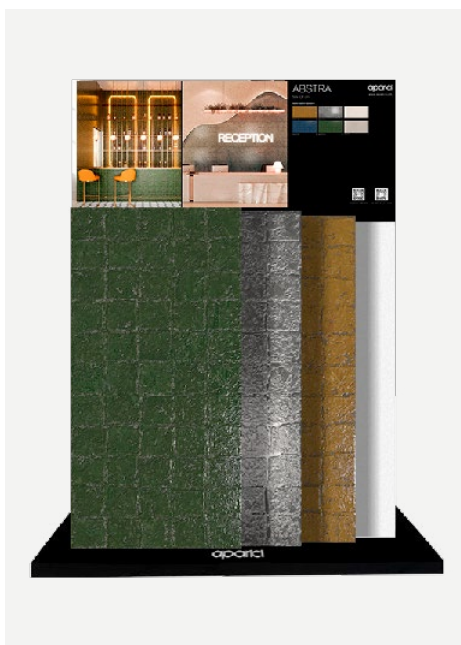

Information

---

article: Cuna Abstra 2.0 4P + PCS (372)
measurements.medidas: 105 x 143 x 50 cm

Pieces / Piezas

Abstra Ocre	50x100
Abstra Silver	50x100
Abstra White Shiny	50x100
Abstra Green	50x100