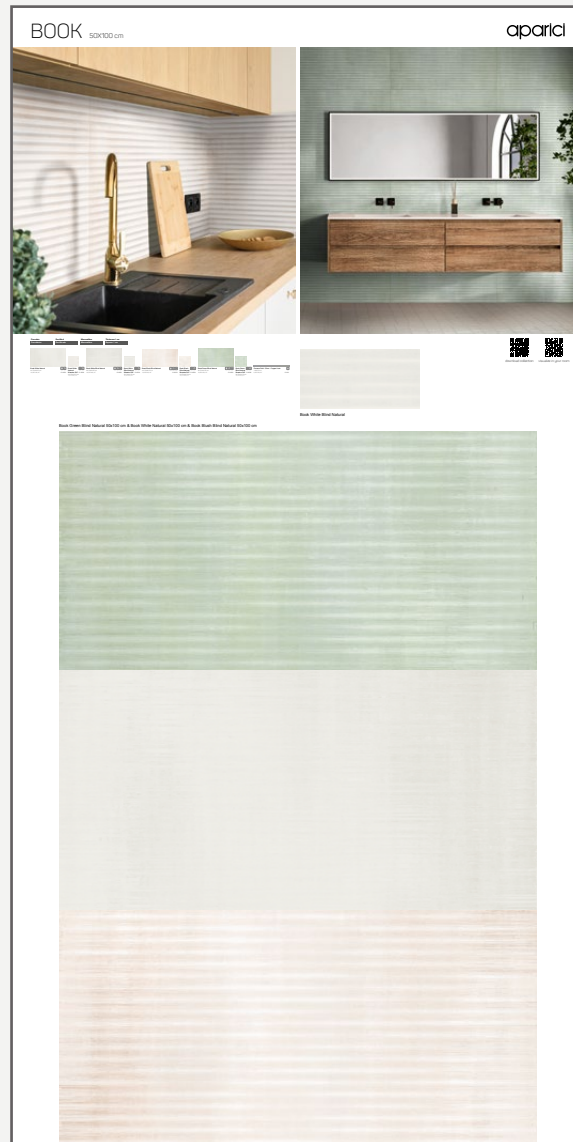

INFORMATION

Book Green Blind Natural - 50x100 cm
Book White Natural - 50x100 cm
Book Blush Blind Natural - 50x100 cm
Book White Blind Natural - TACO - 12,5x25 cm