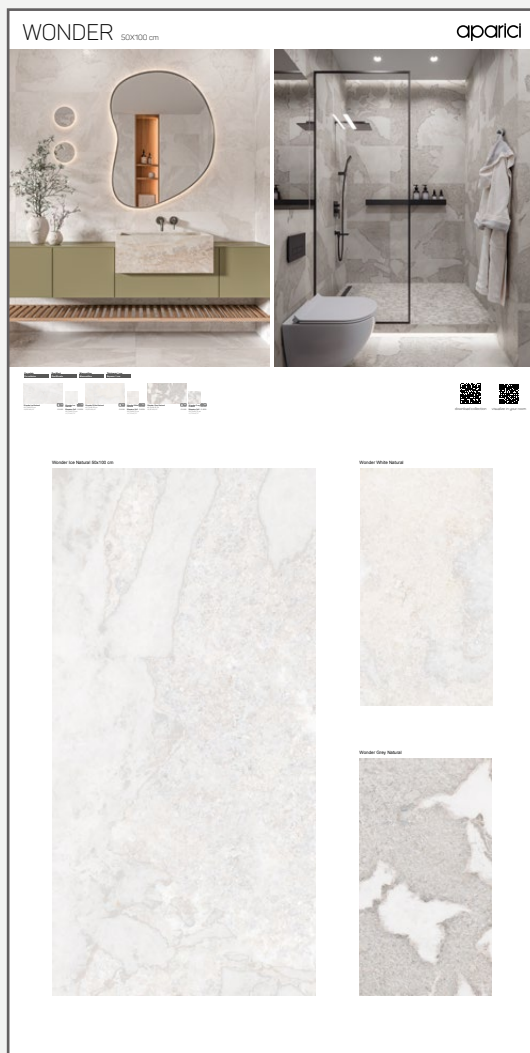

PANELS | PANELES

25032

GRANADA:
1920x1005 mm

25031

NEO:
2000x1000 mm

25033

NEO XL:
1200x2400 mm

INFORMATION

Wonder Ice Natural - 50x100 cm
Wonder White Natural - TACO - 25x45 cm
Wonder Grey Natural - TACO - 25x45 cm