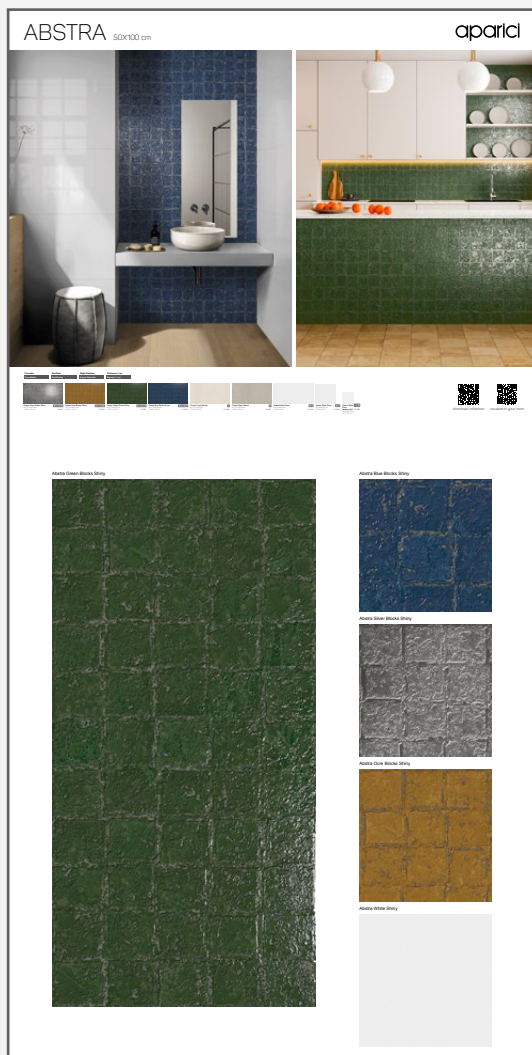

INFORMATION

Abstra Green Blocks Shiny - 50x100 cm
Abstra Blue Blocks Shiny - TACO - 25x25 cm
Abstra Silver Blocks Shiny - TACO - 25x25 cm
Abstra Ocre Blocks Shiny - TACO - 25x25 cm
Abstra White Shiny - TACO - 25x25 cm