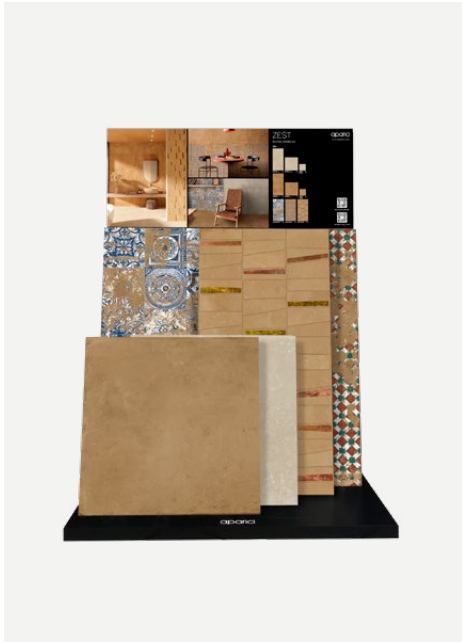

aparici

ZEST COLLECTION

MERCHANDISING

FOLDERS & LEAFLETS - FOLLETOS & CARPETAS | CRADLES - CUNAS | PANELES - PANELS
IMAGES & TEXTS - IMÁGENES & TEXTOS

FOLDERS & LEAFLETS | CARPETAS & FOLLETOS

Information

article: Carpeta Zest (536)
measurements.medidas: 30 x 22,5 x 2,5 cm
weight.peso: 1,31 kg aprox.

Information

article: Carpeta Zest 2.0 (556)
measurements.medidas: 30 x 22,5 x 2,5 cm
weight.peso: 1,31 kg aprox.

FOLDERS & LEAFLETS | CARPETAS & FOLLETOS

Information

article: Folleto Zest (only pdf)

CRADLES | CUNAS