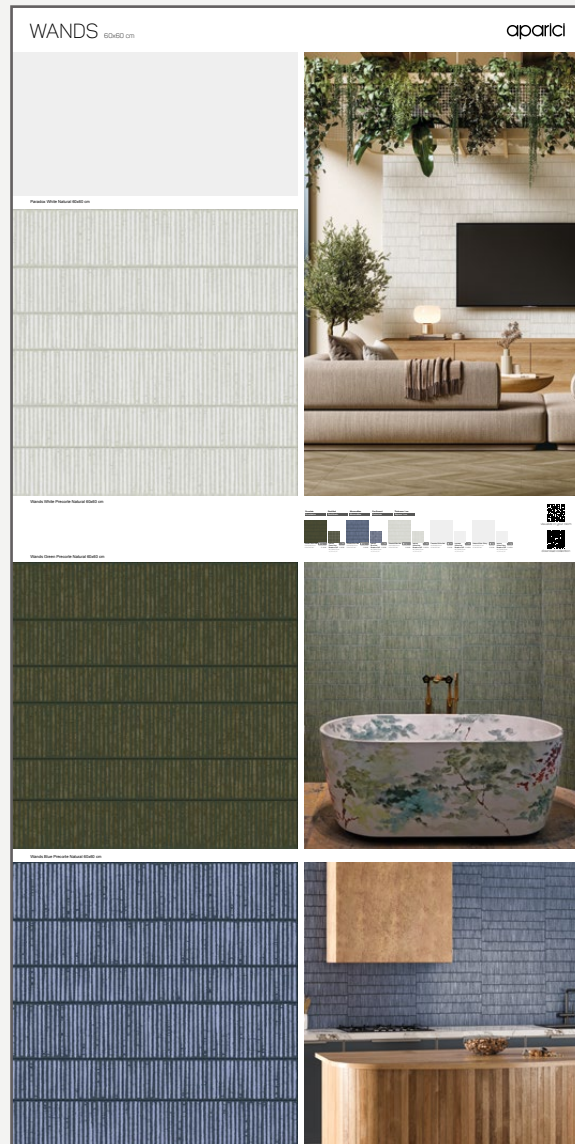

PANELS | PANELES

25029

GRANADA:
1920x1005 mm

25028

NEO:
2000x1000 mm

25030

NEO XL:
1200x2400 mm

INFORMATION

Wands Green Precorte Natural - 60x60 cm
Wands Blue Precorte Natural - 60x60 cm
Wands White Precorte Natural - TACO - 30x60 cm
Paradox White Natural - TACO - 30x60 cm

INFORMATION

Wands Green Precorte Natural - 60x60 cm
Wands Blue Precorte Natural - 60x60 cm
Wands White Precorte Natural - 60x60 cm
Paradox White Natural - TACO - 30x60 cm