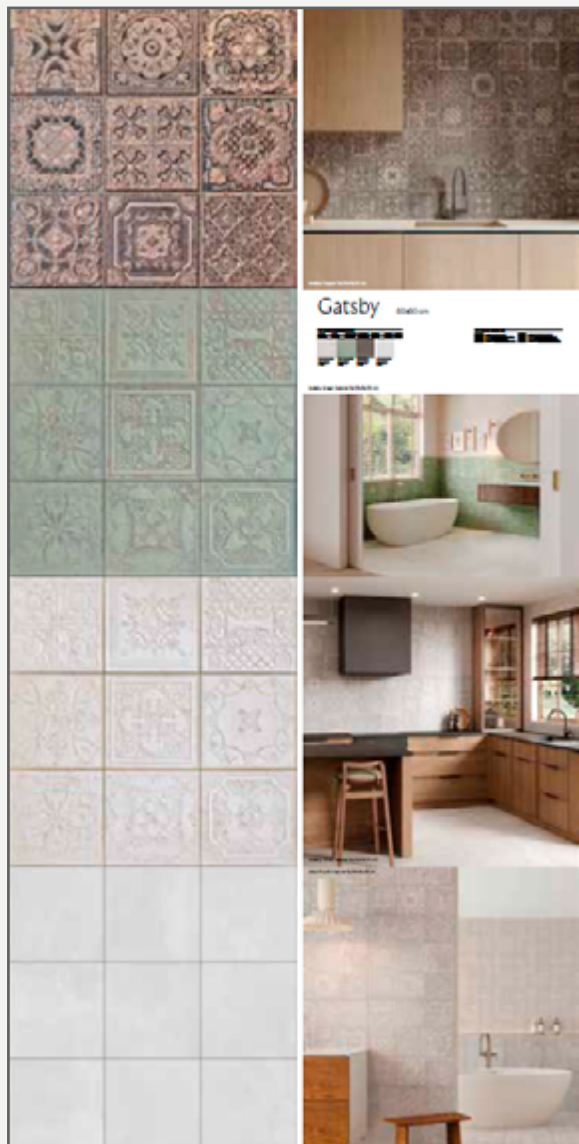

***Cunas disponibles hasta fin de existencias

Panels | Paneles

Gatsby	1200x1400	25106
Gatsby Copper Pre-20 60x60 cm		1 Und.
Gatsby White Pre-20 Natural 60x60 cm		1 Und.
Gatsby Green Pre-20 Natural 60x60 cm		1 Und.
Altea Puerto Natural 60x60 cm		1 Und.