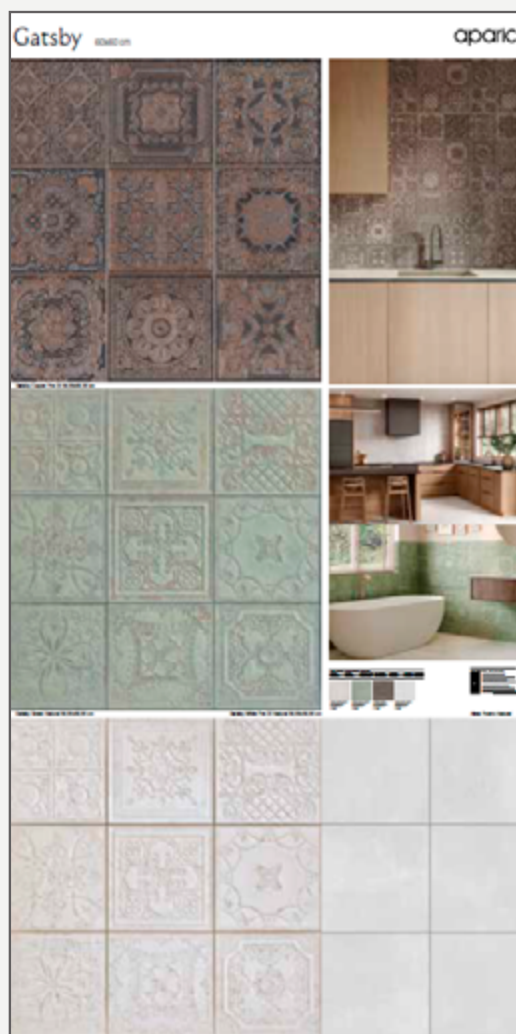

***Cunas disponibles hasta fin de existencias

Panels | Paneles

Gatsby	1200x1400	25106
Gatsby Copper Pre-20 60x60 cm		1 Und.
Gatsby White Pre-20 Natural 60x60 cm		1 Und.
Gatsby Green Pre-20 Natural 60x60 cm		1 Und.
Altea Puerto Natural 60x60 cm		1 Und.