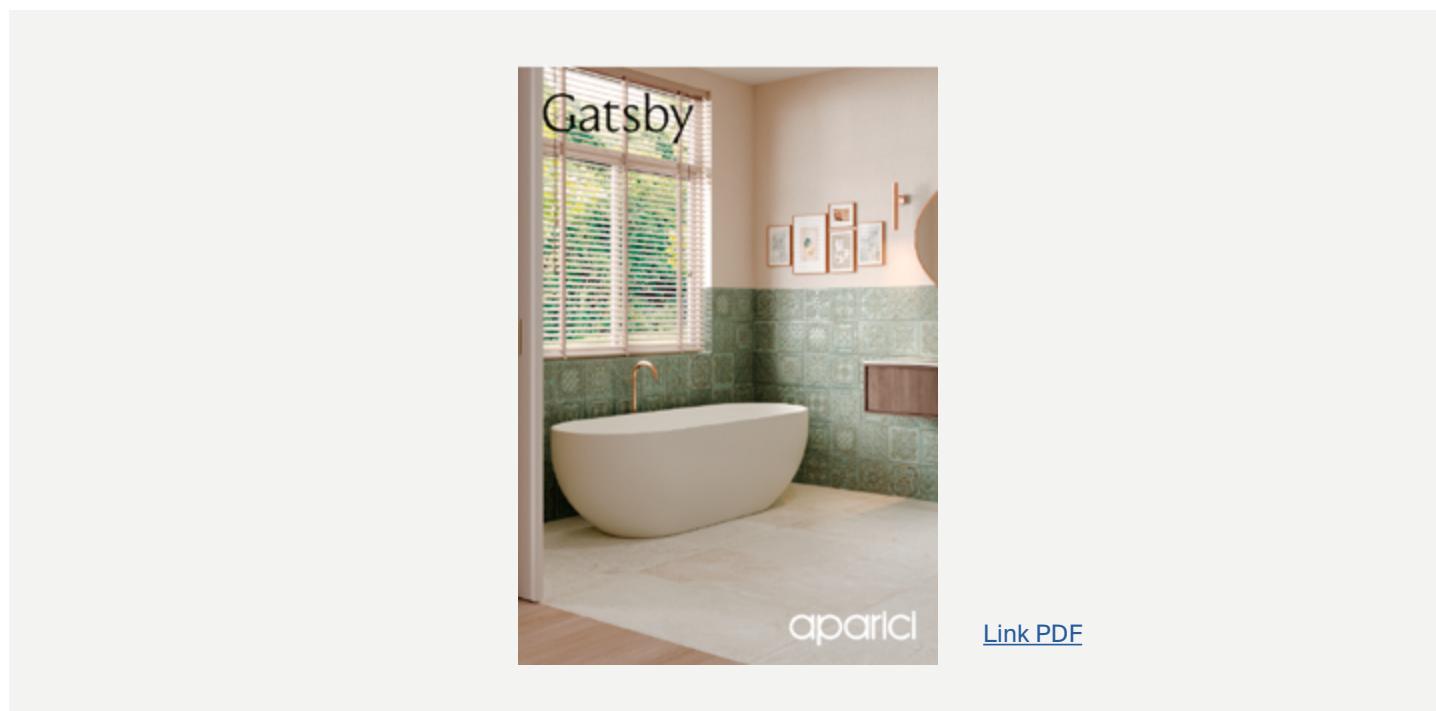

Information

article.articulo: Folleto Gatsby (only pdf)
measurements.medidas: 30 x 22 cm