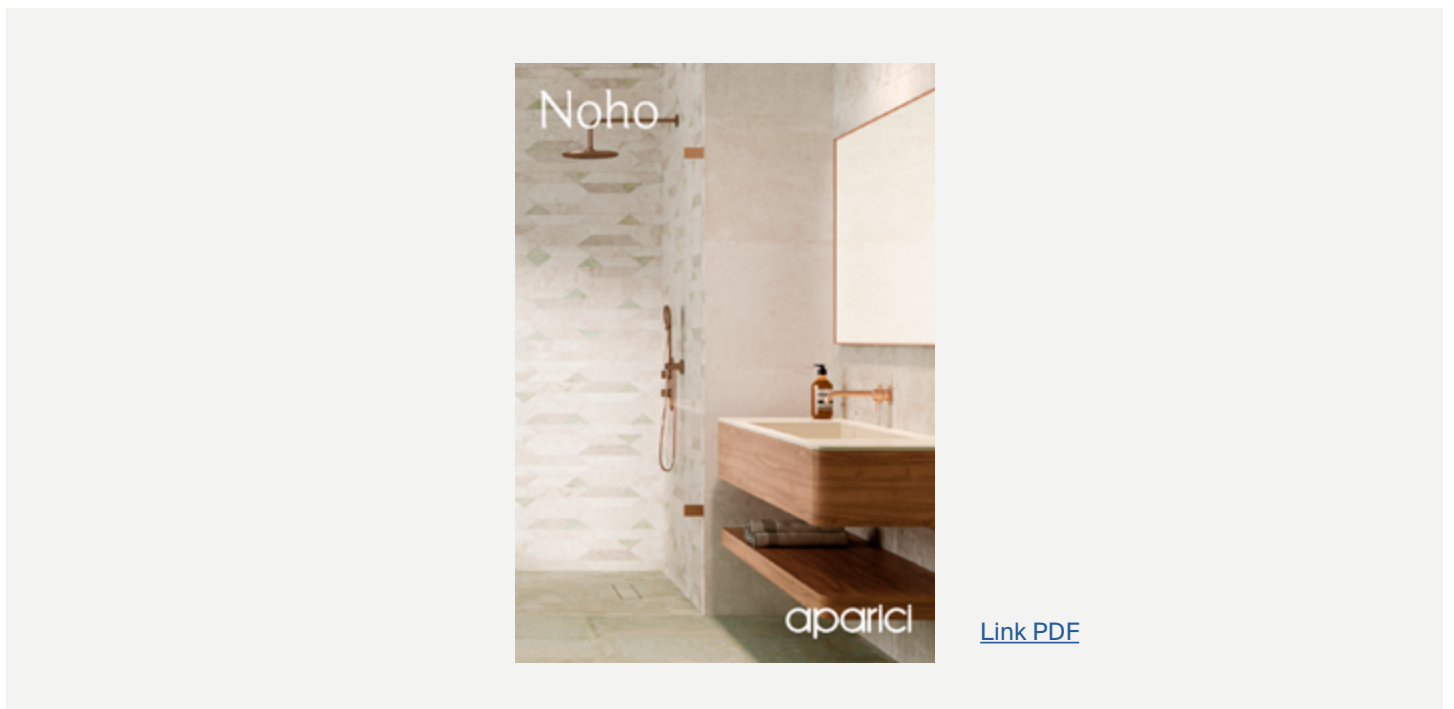

Information

article.articulo: Folleto Noho (only pdf)
measurements.medidas: 30 x 22 cm