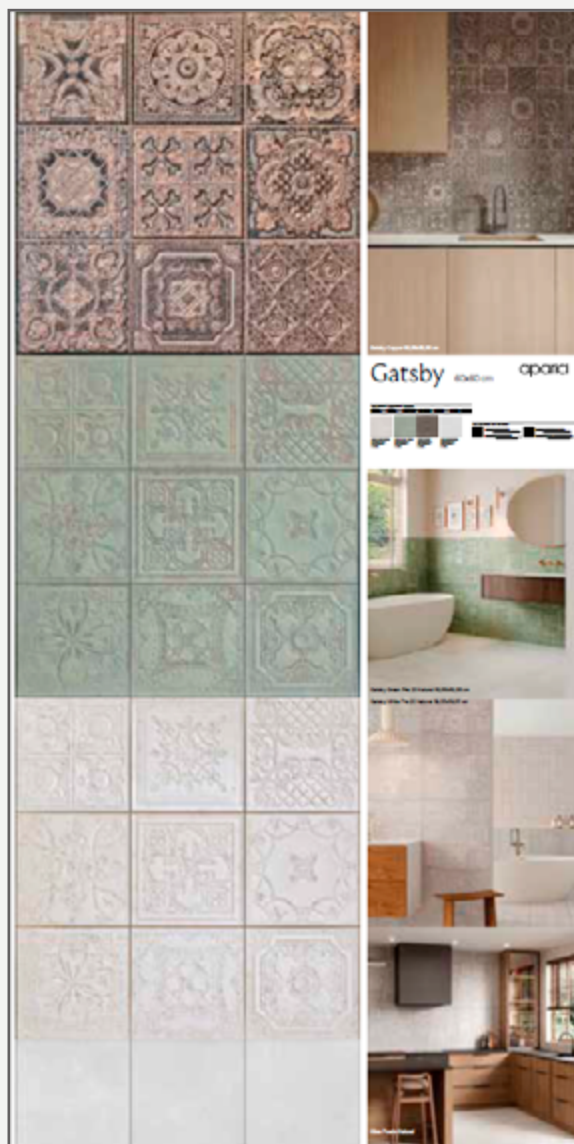

Panels | Paneles

Gatsby	1000x2000	25105
Gatsby White Natural 60x60 cm		1 Und.
Gatsby Copper Natural 60x60 cm		1 Und.
Gatsby Green Natural 60x60 cm		1 Und.
Altea Puerto Natural 60x20 cm - TACO		1 Und.