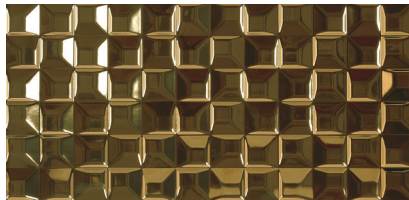

Arctic

Arctic White
29,75x59,55 cm - 17,57"x23,45"  G-3140

Arctic White Geo
29,75x59,55 cm - 17,57"x23,45"   G-3154

Arctic White Micro
29,75x59,55 cm - 17,57"x23,45"   G-3154

Cross White Mos.
29,75x29,75 cm - 11,71"x11,71"  G-2235

Arctic White
Corner-30
1,5x29,75 cm - 0,59"x11,71"  G-2085

Arctic Red Micro
29,75x59,55 cm - 17,57"x23,45"   G-3178

Geo Silver Decor
29,75x59,55 cm - 17,57"x23,45"    G-2375

Arctic Aqua Micro
29,75x59,55 cm - 17,57"x23,45"   G-3154

Arctic Gold Geo
29,75x59,55 cm - 17,57"x23,45"    G-2337

Arctic Gold Micro
29,75x59,55 cm - 17,57"x23,45"    G-2337

Arctic Silver Geo
29,75x59,55 cm - 17,57"x23,45"    G-2337

Arctic Silver Micro
29,75x59,55 cm - 17,57"x23,45"    G-2337

Power Aqua - Red - Black Lista
1x59,55 cm - 0,39"x23,45"   G-2089

Custom Mate Lista
1,5x59,55 cm - 0,59"x23,45"   G-2065

Arctic Copper Geo
29,75x59,55 cm - 17,57"x23,45"    G-2337

Arctic Copper Micro
29,75x59,55 cm - 17,57"x23,45"    G-2337