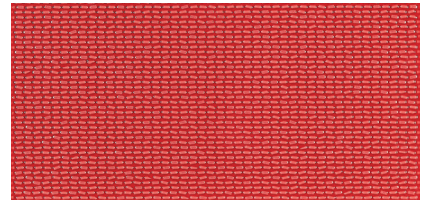

Arctic

Arctic White
29,75x59,55 cm - 17,57"x23,45"  G-3140

Arctic White Geo
29,75x59,55 cm - 17,57"x23,45"   G-3154

Arctic White Micro
29,75x59,55 cm - 17,57"x23,45"   G-3154

Cross White Mos.
29,75x29,75 cm - 11,71"x11,71"  G-2235

Arctic White
Corner-30
1,5x29,75 cm - 0,59"x11,71"  G-2085

Arctic Red Micro
29,75x59,55 cm - 17,57"x23,45"   G-3178

Geo Silver Decor
29,75x59,55 cm - 17,57"x23,45"    G-2375

Arctic Aqua Micro
29,75x59,55 cm - 17,57"x23,45"   G-3154

Arctic Gold Geo
29,75x59,55 cm - 17,57"x23,45"    G-2337

Arctic Gold Micro
29,75x59,55 cm - 17,57"x23,45"    G-2337

Arctic Silver Geo
29,75x59,55 cm - 17,57"x23,45"    G-2337

Arctic Silver Micro
29,75x59,55 cm - 17,57"x23,45"    G-2337