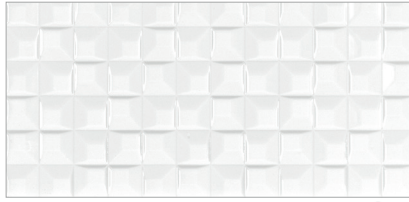

Arctic

Arctic White
29,75x59,55 cm - 17,57"x23,45"  G-3140

Arctic White Geo
29,75x59,55 cm - 17,57"x23,45"   G-3154

Arctic White Micro
29,75x59,55 cm - 17,57"x23,45"   G-3154

Cross White Mos.
29,75x29,75 cm - 11,71"x11,71"  G-2235

Arctic White
Corner-30
1,5x29,75 cm - 0,59"x11,71"  G-2085

Arctic Red Micro
29,75x59,55 cm - 17,57"x23,45"   G-3178

Geo Silver Decor
29,75x59,55 cm - 17,57"x23,45"    G-2375

Arctic Aqua Micro
29,75x59,55 cm - 17,57"x23,45"   G-3154

Arctic Gold Geo
29,75x59,55 cm - 17,57"x23,45"    G-2337

Arctic Gold Micro
29,75x59,55 cm - 17,57"x23,45"    G-2337

Arctic Silver Geo
29,75x59,55 cm - 17,57"x23,45"    G-2337

Arctic Silver Micro
29,75x59,55 cm - 17,57"x23,45"    G-2337

Content of recycled
material
Contenido de
material reciclado

Wall Tiles / Revestimiento
 White Body / Pasta Blanca
 Double firing / Bicocción
 Rectified / Rectificado
 Thickness / Espesor 0,74 cm

Bricket White Shine
7,3x30 cm
2,87"x11,81"
C-615