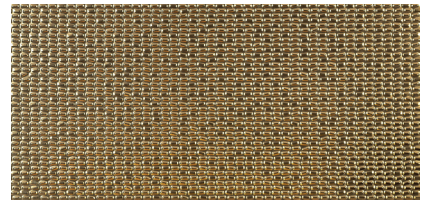

Arctic

Arctic White
29,75x59,55 cm - 17,57"x23,45"  G-3140

Arctic White Geo
29,75x59,55 cm - 17,57"x23,45"   G-3154

Arctic White Micro
29,75x59,55 cm - 17,57"x23,45"   G-3154

Cross White Mos.
29,75x29,75 cm - 11,71"x11,71"  G-2235

Arctic White
Corner-30
1,5x29,75 cm - 0,59"x11,71"  G-2085

Arctic Red Micro
29,75x59,55 cm - 17,57"x23,45"   G-3178

Geo Silver Decor
29,75x59,55 cm - 17,57"x23,45"    G-2375

Arctic Aqua Micro
29,75x59,55 cm - 17,57"x23,45"   G-3154

Arctic Gold Geo
29,75x59,55 cm - 17,57"x23,45"    G-2337

Arctic Gold Micro
29,75x59,55 cm - 17,57"x23,45"    G-2337

Arctic Silver Geo
29,75x59,55 cm - 17,57"x23,45"    G-2337

Arctic Silver Micro
29,75x59,55 cm - 17,57"x23,45"    G-2337

Power Aqua - Red - Black Lista
1x59,55 cm - 0,39"x23,45"   G-2089

Custom Mate Lista
1,5x59,55 cm - 0,59"x23,45"   G-2065

Arctic Copper Geo
29,75x59,55 cm - 17,57"x23,45"    G-2337

Arctic Copper Micro
29,75x59,55 cm - 17,57"x23,45"    G-2337