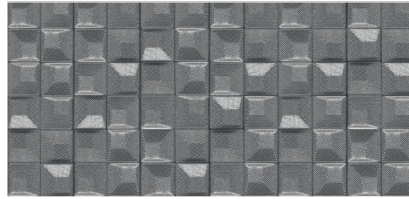

Arctic

Arctic White
29,75x59,55 cm - 17,57"x23,45"  G-3140

Arctic White Geo
29,75x59,55 cm - 17,57"x23,45"   G-3154

Arctic White Micro
29,75x59,55 cm - 17,57"x23,45"   G-3154

Cross White Mos.
29,75x29,75 cm - 11,71"x11,71"  G-2235

Arctic White
Corner-30
1,5x29,75 cm - 0,59"x11,71"  G-2085

Arctic Red Micro
29,75x59,55 cm - 17,57"x23,45"   G-3178

Geo Silver Decor
29,75x59,55 cm - 17,57"x23,45"    G-2375

Arctic Aqua Micro
29,75x59,55 cm - 17,57"x23,45"   G-3154

Arctic Gold Geo
29,75x59,55 cm - 17,57"x23,45"    G-2337

Arctic Gold Micro
29,75x59,55 cm - 17,57"x23,45"    G-2337

Arctic Silver Geo
29,75x59,55 cm - 17,57"x23,45"    G-2337

Arctic Silver Micro
29,75x59,55 cm - 17,57"x23,45"    G-2337

Content of recycled
material
Contenido de
material reciclado

Wall Tiles / Revestimiento
 White Body / Pasta Blanca
 Double firing / Bicocción
 Rectified / Rectificado
 Thickness / Espesor 0,74 cm

Bricket White Shine
7,3x30 cm
2,87"x11,81"
C-615