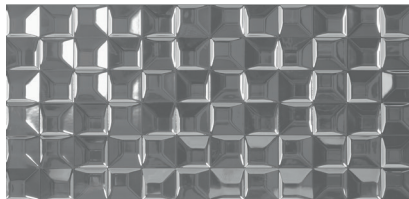

Arctic

Arctic White
29,75x59,55 cm - 17,57"x23,45"  G-3140

Arctic White Geo
29,75x59,55 cm - 17,57"x23,45"   G-3154

Arctic White Micro
29,75x59,55 cm - 17,57"x23,45"   G-3154

Cross White Mos.
29,75x29,75 cm - 11,71"x11,71"  G-2235

Arctic White
Corner-30
1,5x29,75 cm - 0,59"x11,71"  G-2085

Arctic Red Micro
29,75x59,55 cm - 17,57"x23,45"   G-3178

Geo Silver Decor
29,75x59,55 cm - 17,57"x23,45"    G-2375

Arctic Aqua Micro
29,75x59,55 cm - 17,57"x23,45"   G-3154

Arctic Gold Geo
29,75x59,55 cm - 17,57"x23,45"    G-2337

Arctic Gold Micro
29,75x59,55 cm - 17,57"x23,45"    G-2337

Arctic Silver Geo
29,75x59,55 cm - 17,57"x23,45"    G-2337

Arctic Silver Micro
29,75x59,55 cm - 17,57"x23,45"    G-2337

Content of recycled
material
Contenido de
material reciclado

Wall Tiles / Revestimiento
 White Body / Pasta Blanca
 Double firing / Bicocción
 Rectified / Rectificado
 Thickness / Espesor 0,74 cm

Bricket White Shine
7,3x30 cm
2,87"x11,81"
C-615