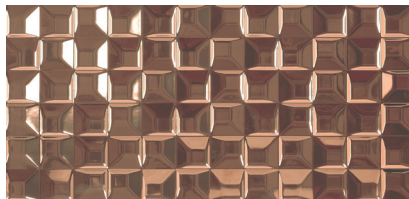

Arctic White
Corner-30
1,5x29,75 cm - 0,59"x11,71"  G-2085

Arctic Red Micro
29,75x59,55 cm - 17,57"x23,45"   G-3178

Geo Silver Decor
29,75x59,55 cm - 17,57"x23,45"    G-2375

Arctic Aqua Micro
29,75x59,55 cm - 17,57"x23,45"   G-3154

Arctic Gold Geo
29,75x59,55 cm - 17,57"x23,45"    G-2337

Arctic Gold Micro
29,75x59,55 cm - 17,57"x23,45"    G-2337

Arctic Silver Geo
29,75x59,55 cm - 17,57"x23,45"    G-2337

Arctic Silver Micro
29,75x59,55 cm - 17,57"x23,45"    G-2337

Power Aqua - Red - Black Lista
1x59,55 cm - 0,39"x23,45"   G-2089

Custom Mate Lista
1,5x59,55 cm - 0,59"x23,45"   G-2065

Arctic Copper Geo
29,75x59,55 cm - 17,57"x23,45"    G-2337

Arctic Copper Micro
29,75x59,55 cm - 17,57"x23,45"    G-2337

Content of recycled
material
Contenido de
material reciclado

Wall Tiles / Revestimiento
 White Body / Pasta Blanca
 Double firing / Bicocción
 Rectified / Rectificado
 Thickness / Espesor 0,74 cm

Bricket White Shine
7,3x30 cm
2,87"x11,81"
C-615