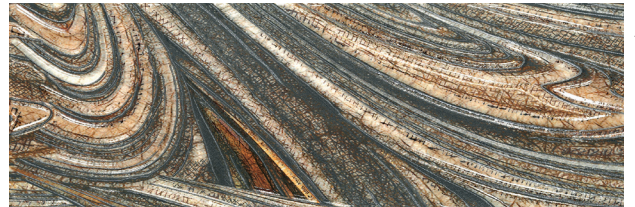

**Neutral Silver Mud \***  
 29,75x89,46 cm - 11,71"x35,22"  
    
 G-2465

**Neutral Copper Mud \***  
 29,75x89,46 cm - 11,71"x35,22"  
    
 G-2465

\*Baffin Mud consists of 3 different aleatory reliefs  
 Baffin Mud consiste en 3 relieves diferentes aleatorios

**Main Silver - Grey - Gold - Walnut Lista**  
 1,5x89,46 cm - 0,59"x35,22"  
   
 G-2131

**Vita Mate Lista**  
 1,5x89,46 cm - 0,59x35,22"  
   
 G-2091

**Pottery Decor A-B \*\***  
 29,75x89,46 cm - 11,71"x35,22"  
   
 G-2401