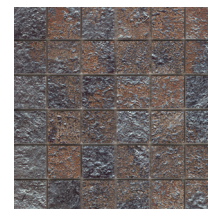

Brickwork
Titanium Nat. Mos.
5x5**
29,75x29,75 cm
11,71"x11,71"

**Product to be cleaned with ph neutral.
Limpiar con productos ph neutros

Skirtings | Rodapiés

G-2115