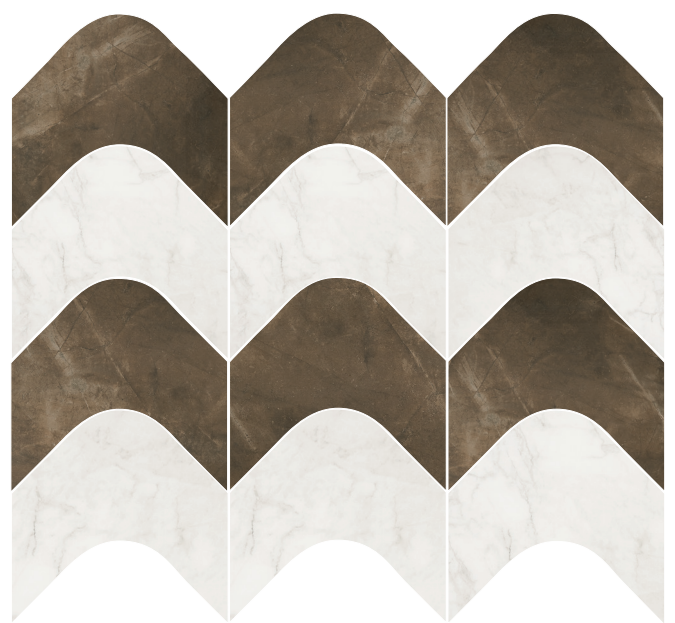

12 Pieces composition / Composición 12 piezas

Matching wall tiles / Revestimiento coordinado
SEE FULL WALL TILES COLLECTION ON PAGE 210 / VER COLECCIÓN COMPLETA DE REVESTIMIENTO EN PÁGINA 210