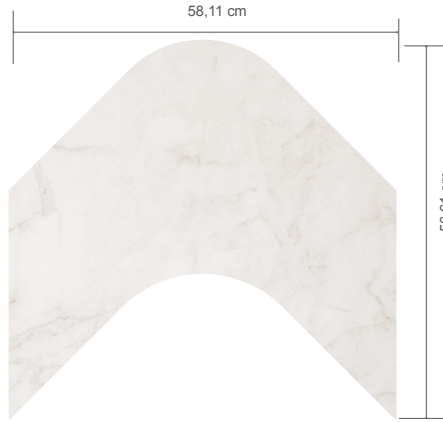

# Imarble

Imarble Carrara Lappato  
59,55x59,55 cm - 23,45"x23,45"

G-3330

Imarble Carrara Lappato Bend  
58,11x34,47 cm - 22,88"x13,57"

G-3822

Imarble Carrara Lap.  
Mosaico 5x5  
29,75x29,75 cm -  
11,71"x11,71"

G-3666

Imarble Bahia Lappato  
59,55x59,55 cm - 23,45"x23,45"

G-3330

Imarble Bahia Lappato Bend  
58,11x34,47 cm - 22,88"x13,57"

G-3822

Imarble Bahia Lap.  
Mosaico 5x5  
29,75x29,75 cm -  
11,71"x11,71"

G-3666

Floor: Imarble Breccia Lappato 59,55x59,55 cm

## Skirtings | Rodapiés

Imarble Lappato Rodapié  
7,3x59,55 cm - 2,87"x23,45"

G- 2097