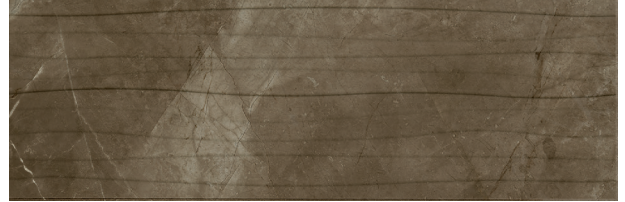

# Imarble

Imarble Carrara  
29,75x89,46 cm - 11,71"x35,22"  
G-3230

Imarble Carrara Crest\*  
29,75x89,46 cm - 11,71"x35,22"  
G-3258

Imarble Pulpis  
29,75x89,46 cm - 11,71"x35,22"  
G-3230

Imarble Pulpis Crest\*  
29,75x89,46 cm - 11,71"x35,22"  
G-3258