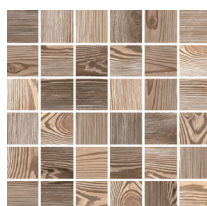

Native

- Porcelain / Porcelánico
- Double firing / Bicocción
- Rectified / Rectificado
- High variation / Contraste de Tonalidad

Native Arce Natural
19,71x119,3 cm
7,76"x46,97"

Native Oak Natural
19,71x119,3 cm
7,76"x46,97"

Native Arce Nat.
Mosaico 5x5
29,75x29,75 cm
11,71"x11,71"

Native Oak Nat.
Mosaico 5x5
29,75x29,75 cm
11,71"x11,71"

Native Arce Natural 19,71x119,3 cm

Skirtings | Rodapiés

Native Natural Rodapié
7,3x59,55 cm - 2,87"x23,45"