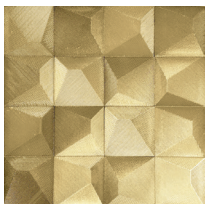

Velux Gold Mosaico
29,75x29,75 cm - 11,71"x11,71"

G-2291