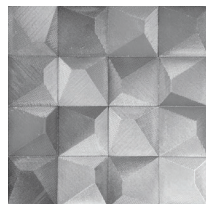

Velux Silver Mosaico
29,75x29,75 cm - 11,71"x11,71"

G-2291