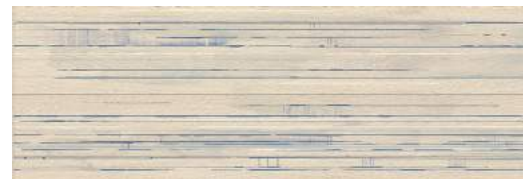

# Norway

Norway White  
25,2x75,9 cm - 9,92"x29,88"  
C-541

Norway Maple  
25,2x75,9 cm - 9,92"x29,88"  
C-541

Norway White Lux  
25,2x75,9 cm - 9,92"x29,88"  
C-551

Norway Maple Lux  
25,2x75,9 cm - 9,92"x29,88"  
C-551

Norway Oak  
25,2x75,9 cm - 9,92"x29,88"  
C-541

Norway Ornato\*  
25,2x75,9 cm - 9,92"x29,88"  
C-613

Norway Oak Lux  
25,2x75,9 cm - 9,92"x29,88"  
C-551

Finir Gold - Silver - Copper Lista  
1x75,9 cm - 0,39"x29,88"  
C-291

Steel Oxidum  
Cenefa A  
4,5x25,2 cm  
1,77"x9,92"  
C-291

Steel Oxidum  
Cenefa B  
4,5x25,2 cm  
1,77"x9,92"  
C-291