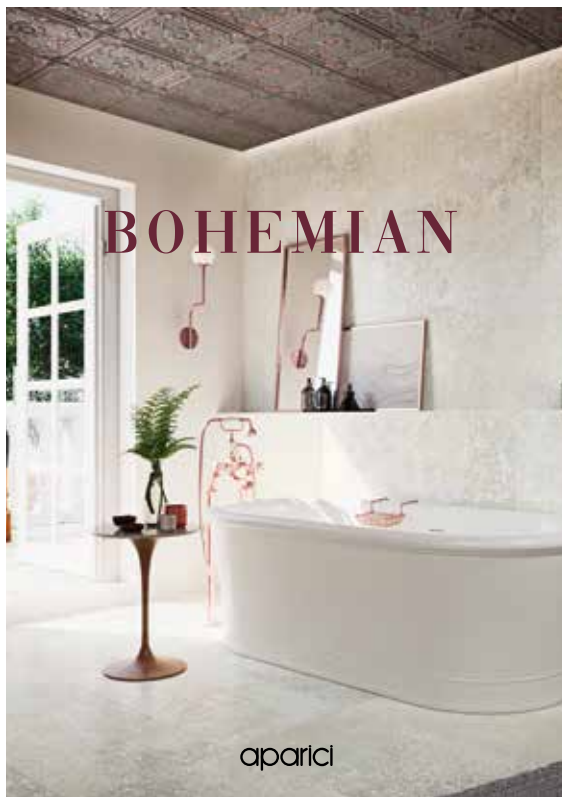

aparici

Carretera Castellón - Alcora km.12 - 12110 Alcora (Castellón - Spain)
T. +34 964 70 10 10 E. ceramicas@aparici.com W. www.aparici.com