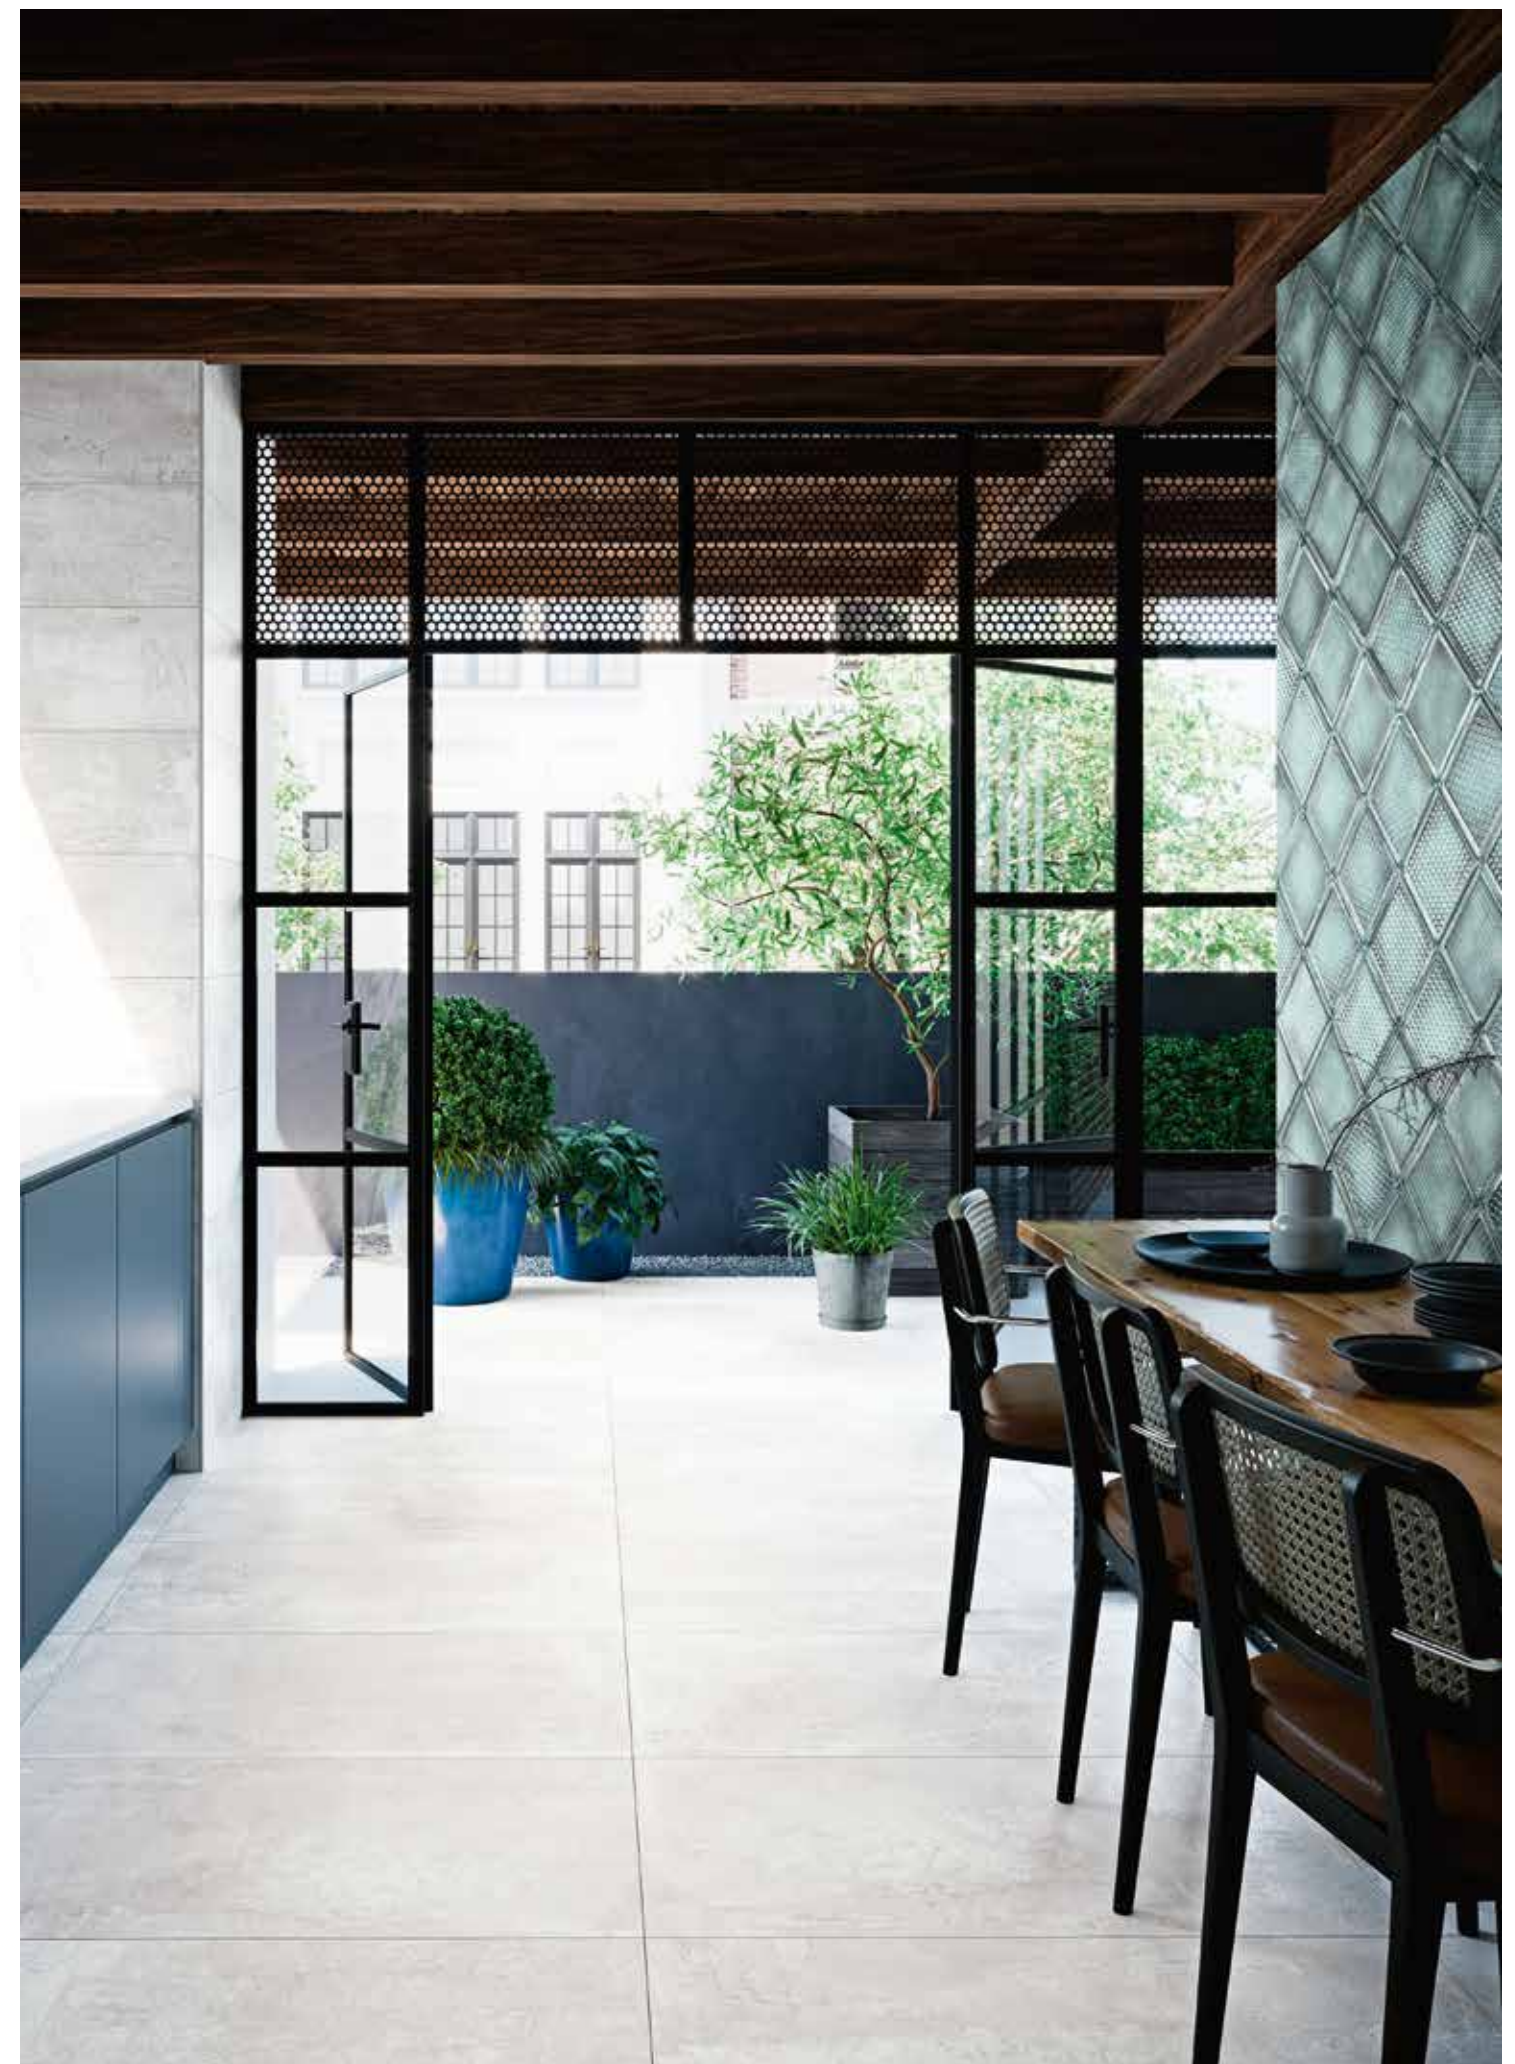

## Grid | Rejilla

Metallic Outdoor 2 CM Grid G-2375  
 24,75x99,55 cm - 9,74"x39,19"

Metallic Outdoor 2 CM Grid G-2171  
 24,75x24,75cm - 9,74"x9,74"

Series	Formato/Thickness	Unit	Boxes/Pallet	m <sup>2</sup> /Pallet	m <sup>2</sup> /Box	Pieces/Box	Kg/Pallet	Kg/Box
Metallic 2 CM	49,75x99,55x2 cm	m <sup>2</sup>	36	17,82	0,495	1	883	23,59

Left Wall: Metallic White 29,75x99,55 cm    Right Wall: Glass Blue Brick 20,1x20,1 cm  
 Floor: Metallic White Natural 99,55x99,55-Metallic White Outdoor 2CM 49,75x99,55 cm