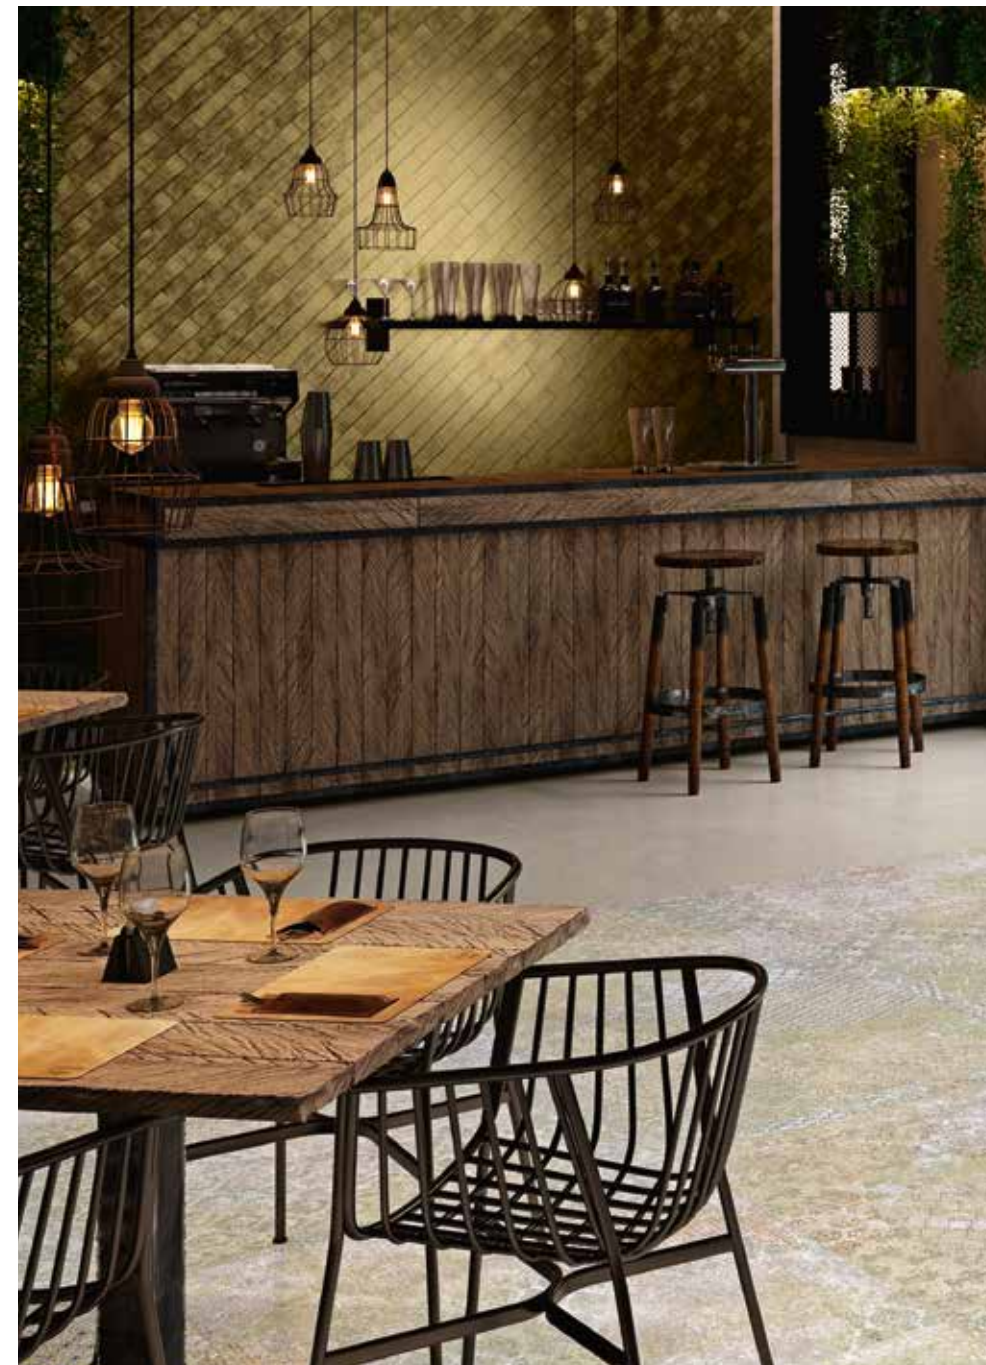

Wall: Uptown White Toki 7,4x29,75 cm

Wall: Uptown Gold 7,4x29,75 cm
Floor: Bohemian Blend Natural_Ronda Ivory Natural 99,55x99,55 cm

Wall: Uptown Anthracite_AnthraciteToki 7,4x29,75 cm

Wall: Uptown Lead_Lead Toki_Green_Green Toki 7,4x29,75 cm
Floor: Attila Anthracite Natural 99,55x99,55 cm